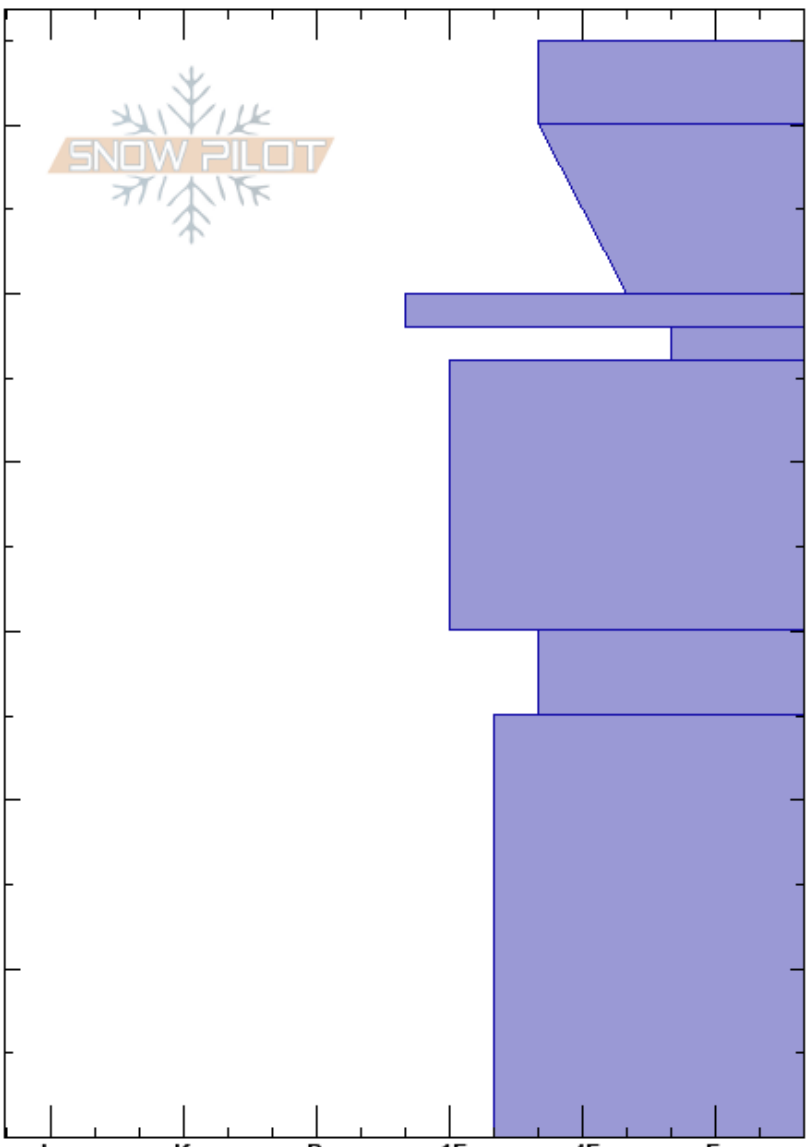

Bradley's meadow
 Bridger Range
 MT
 Elevation: 7800 ft
 Aspect: 80°
 Specifics: Ski tracks on slope; We skied slope

Alex Marienthal
 11/25/2022 - 12:44pm
 Co-ord: 45.83030N, -110.92707W
 Slope Angle: 21°
 Wind Loading: yes

Stability: Good
 Air Temperature: 7°C
 Sky Cover: FEW
 Precipitation: NO
 Wind: Calm

HS:65
 Layer Notes:
 48-46cm: Problematic layer

Crystal Form	Crystal Size	Moisture	ρ kg/m ³	Stability tests & Layer comments
/ (/)		M		
/		D		
•				
□ (B)	0.5-1			← ECTN17 @48cm
•	0.5			
□	1			← ECTN29 @30cm
⊙⊙ (B)	(1)			