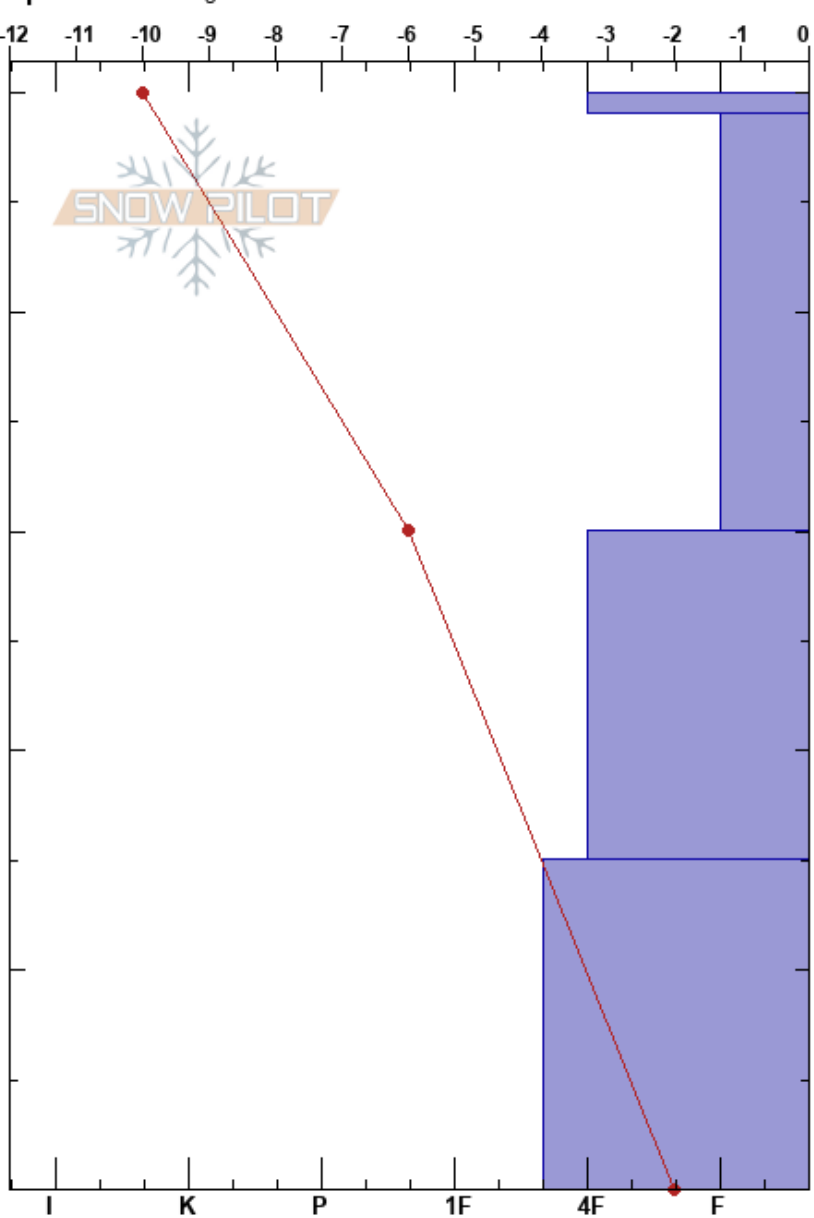

H Glade
 San Juan Range
 CO
Elevation:
Aspect:
Specifics: Pit dug in a Ski Area

Travis Lavery
 11/25/2022 - 9:00am
Co-ord:
Slope Angle:
Wind Loading: no

Stability:
Air Temperature: -6°C
Sky Cover: CLR
Precipitation: NO
Wind: NE Moderate

Layer Notes:

HS: 50
PF: 45
PS: 10

Form	Crystal		ρ kg/m ³	Stability tests & Layer comments
	Size	Moisture		
•		D		
◻	1-2	D		
◻	2	D		
◻	4	D		

ECTX
 CTN

Notes: