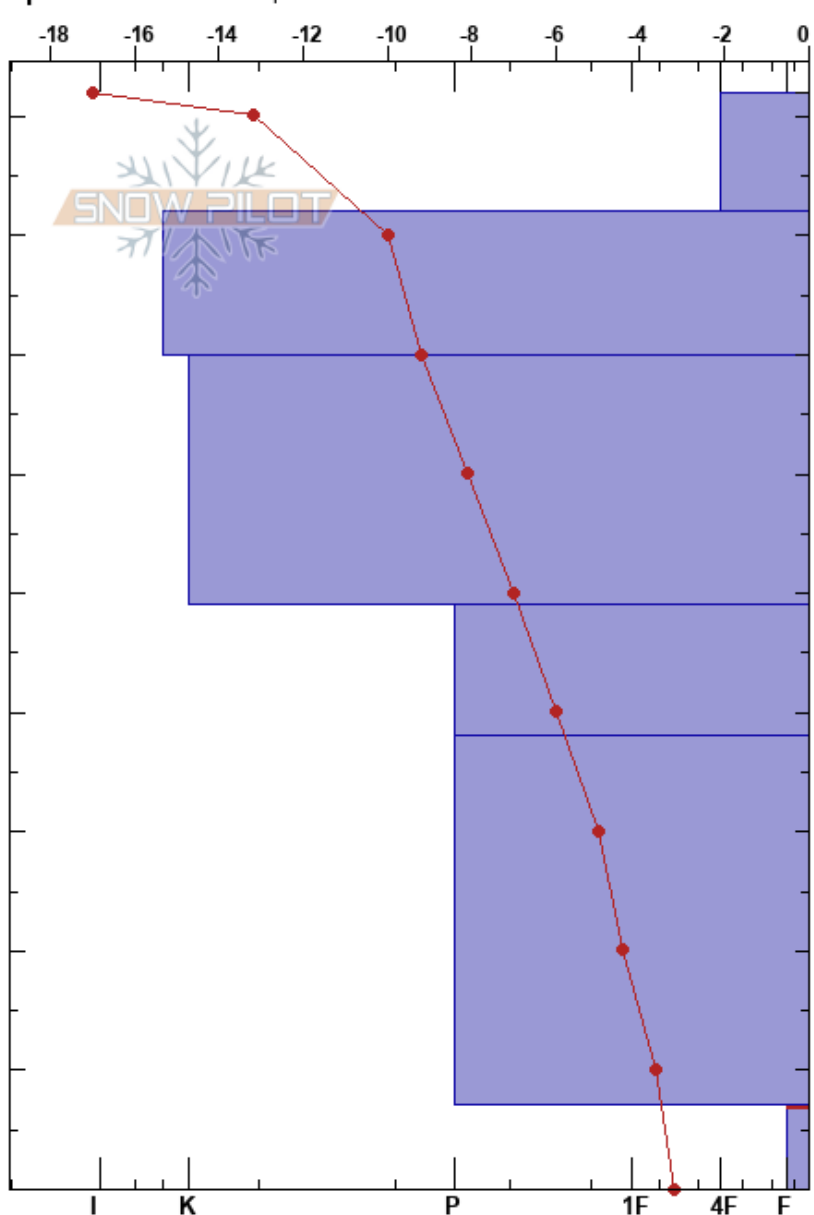

Kumroch av.path#7
 Kamchatka
 Russia
Elevation: 1050 m
Aspect: E
Specifics: We skied slope

Mikhail Ryabchikov
 26/11/2022 - 14:30
Co-ord:
Slope Angle: 31°
Wind Loading: previous

Stability: Very Good **HS:**92 **Layer Notes:**
Air Temperature: -9.7°C **PF:** 4 7-0cm: Problematic layer
Sky Cover: BKN
Precipitation: NO
Wind: N Light Breeze

Form	Crystal		ρ kg/m ³	Stability tests & Layer comments
	Size	Moisture		
/	1	D		
.	0.3	D		
.	0.3	D		
.	0.1	D		
.	0.1-0.3	D		
^	1.5-3	D		CTN

Notes: