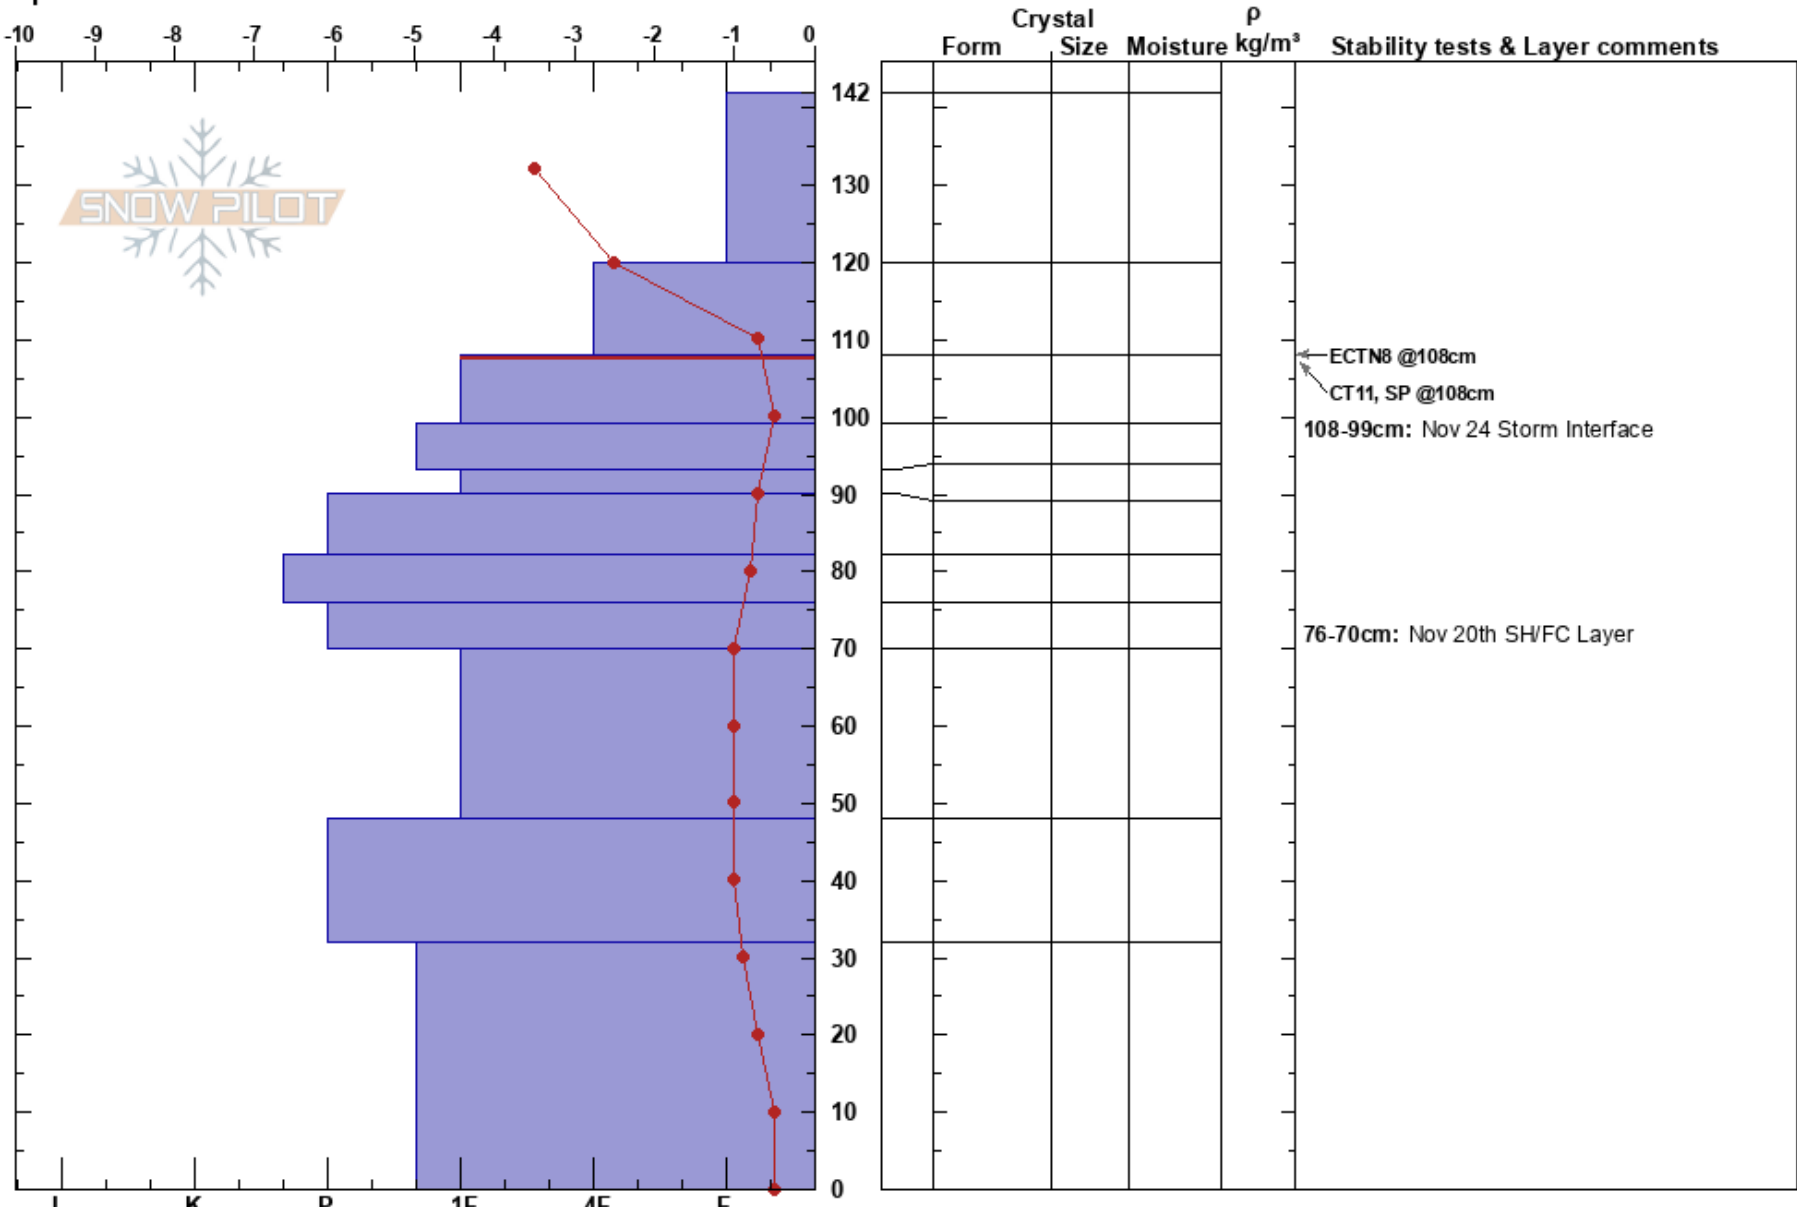

KP 139+200
 Misinchinka
 BC
Elevation: 1226 m
Aspect: NE
Specifics:

Trapper Gilowski
 25/11/2022 - 15:30
Co-ord: 55.09735N, -122.09995W
Slope Angle: 22°
Wind Loading: yes

Stability:
Air Temperature: -3.5°C
Sky Cover: OVC
Precipitation: S1
Wind: S Moderate

HS: 142
PF: 55
Layer Notes:
 108-99cm: Nov 24 Storm Interface
 108-99cm: Problematic layer
 76-70cm: Nov 20th SH/FC Layer

Notes: Small opening in the trees on small slope, small brush GSR KP 139+200, hasty pit