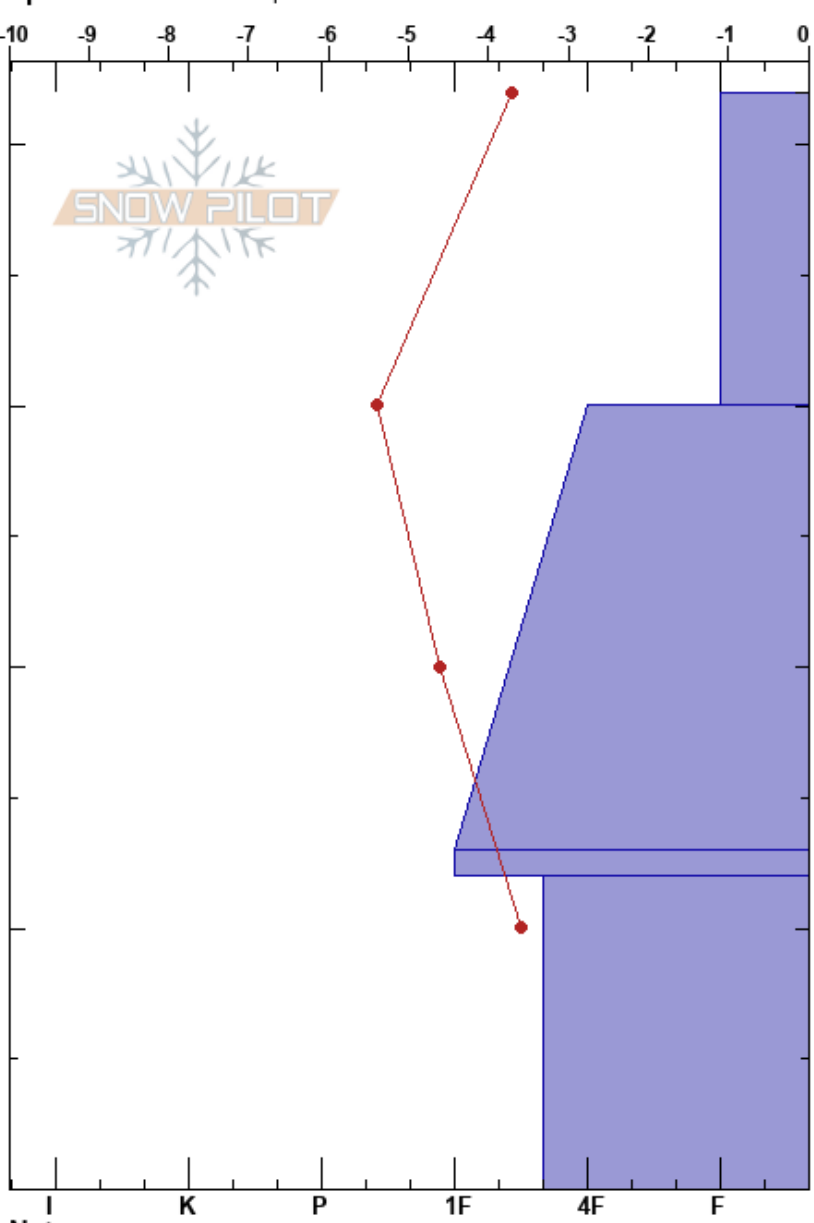

East Tamarack
 Carson Range
 NV
 Elevation: 9265 ft
 Aspect: N
 Specifics: We skied slope

wendy antibus
 11/25/2022 - 9:50am
 Co-ord: 39.31552N, -119.91310W
 Slope Angle: 4°
 Wind Loading:

Stability: **HS:42**
 Air Temperature: 3°C
 Sky Cover: SCT
 Precipitation: NO
 Wind: W Moderate

PF: 20
PS: 10
 42-30cm: Problematic layer
 13-12cm: decomposing

Form	Crystal Size	Moisture	ρ kg/m ³	Stability tests & Layer comments
☐	1-1.5			
⊖	0.5-1			
⊙⊙				13-12cm: decomposing
☐	1			

Notes:

CTN