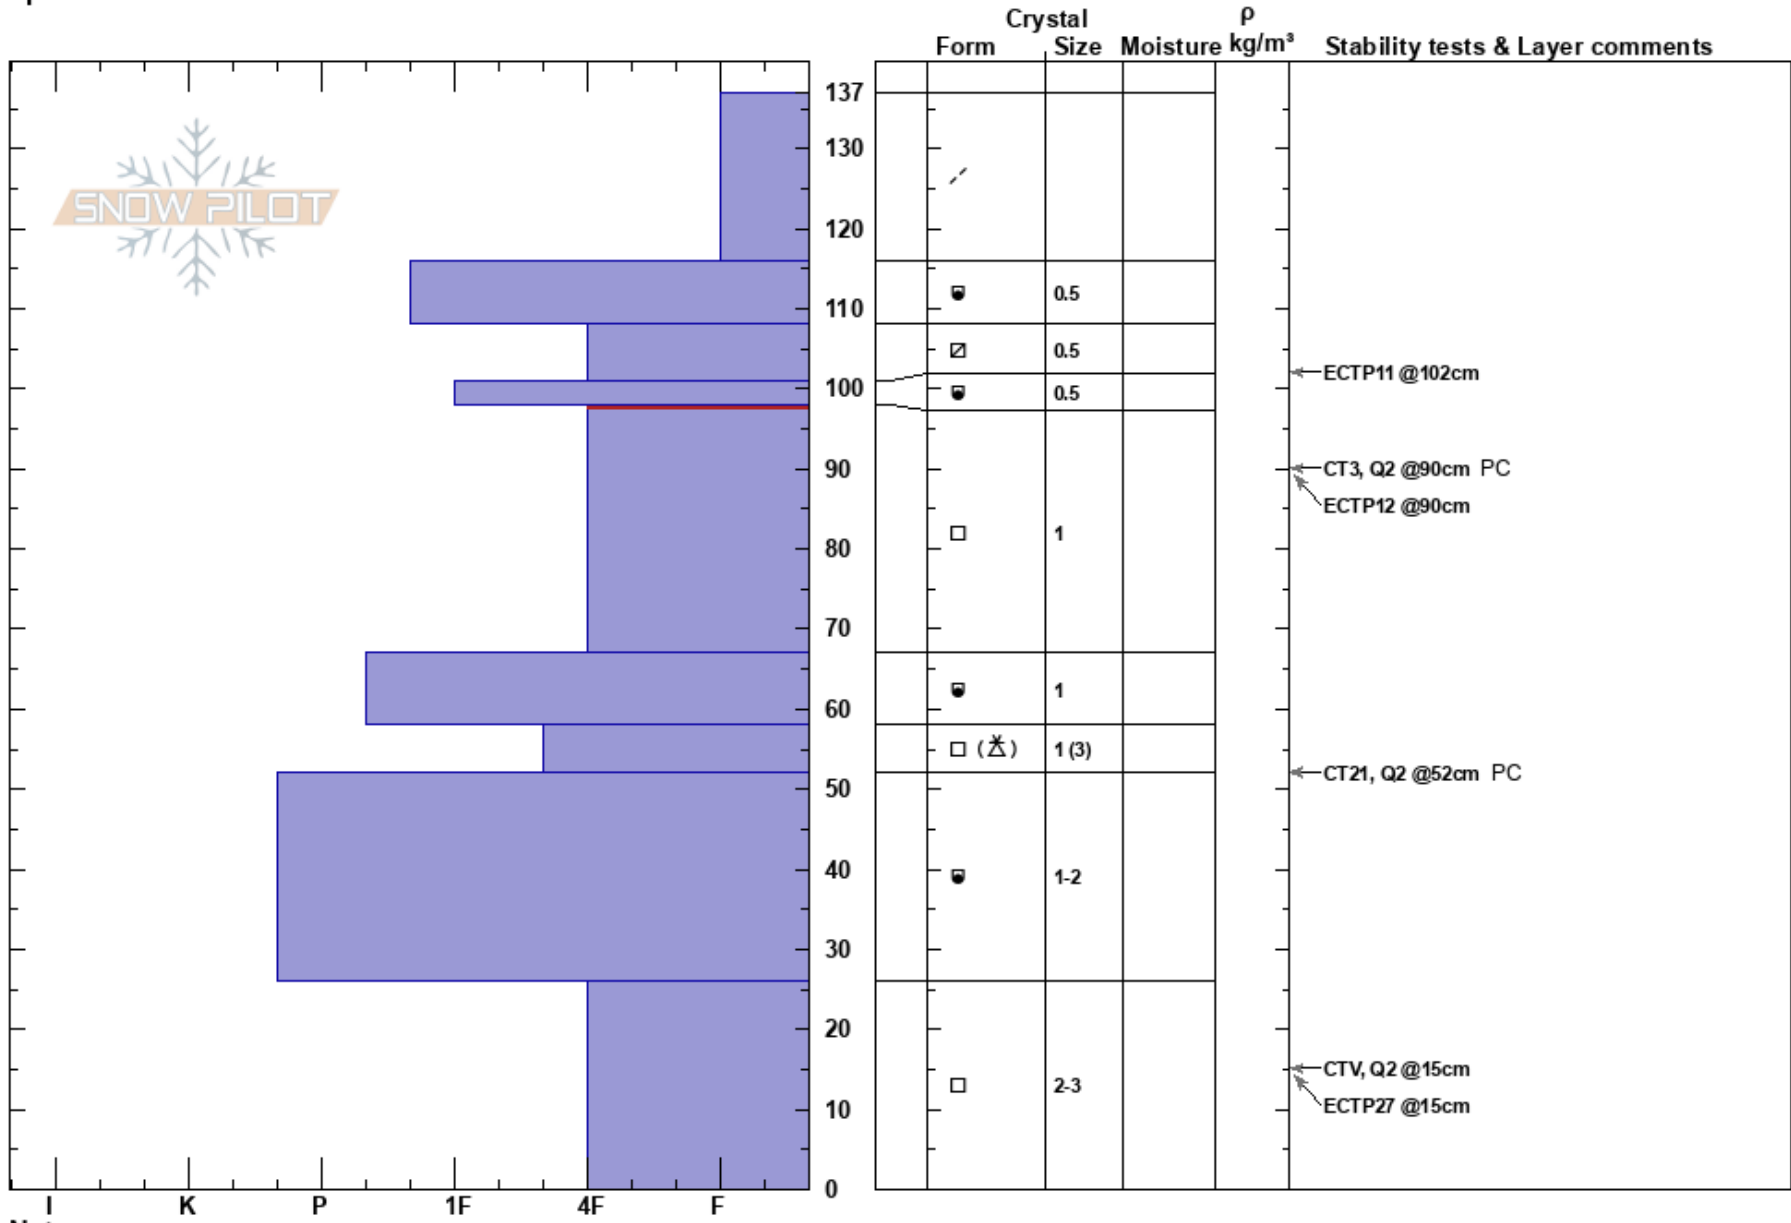

HW Bowl
 Madison Range-N
 MT
 Elevation: 9339 ft
 Aspect: 5°
 Specifics:

Sam Keesler
 11/24/2022 - 3:00pm
 Co-ord: 45.28603N, -111.43654W
 Slope Angle: 36°
 Wind Loading: previous

Stability:
 Air Temperature:
 Sky Cover: CLR
 Precipitation: NO
 Wind: Calm

HS: 137
 Layer Notes:
 98-67cm: Problematic layer

Notes: