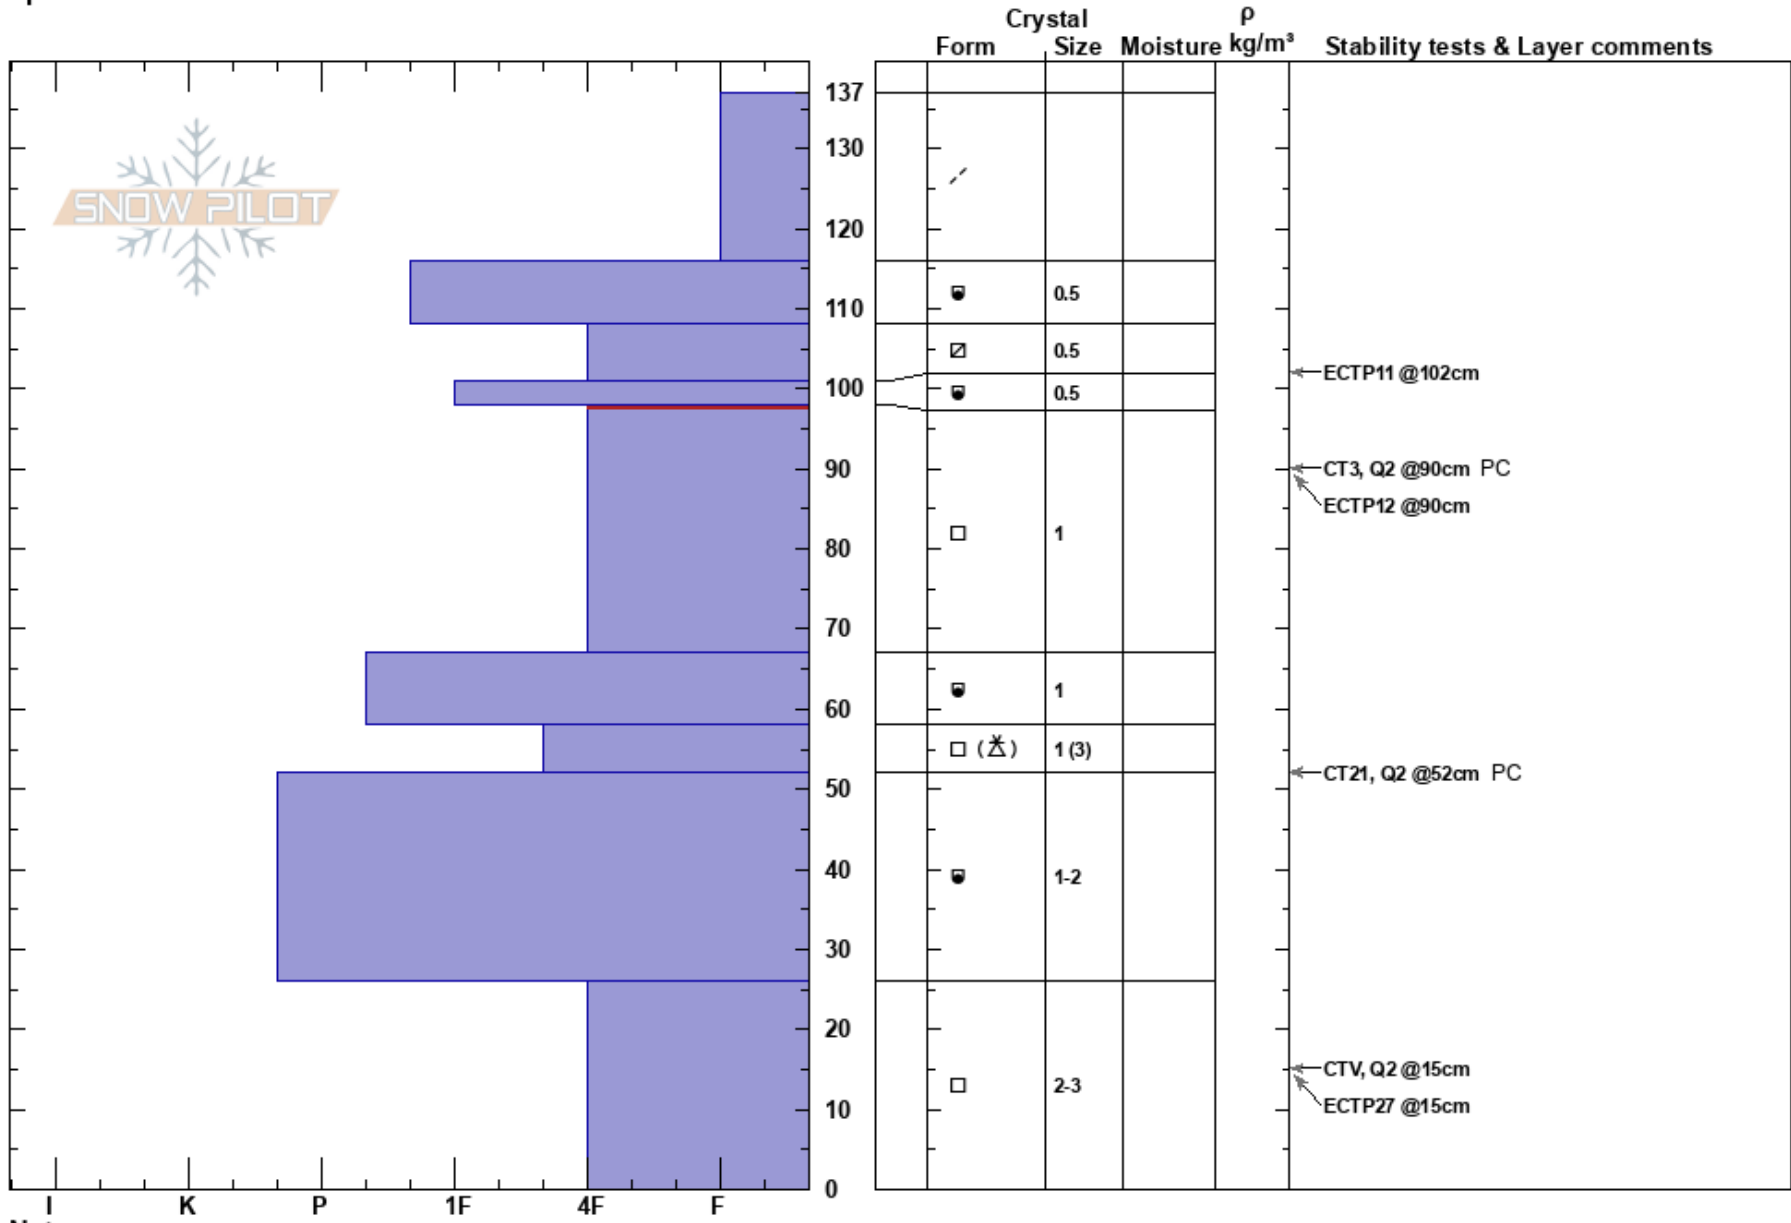

HW Bowl  
 Madison Range-N  
 MT  
 Elevation: 9339 ft  
 Aspect: 5°  
 Specifics:

Sam Keesler  
 11/24/2022 - 3:00pm  
 Co-ord: 45.28603N, -111.43654W  
 Slope Angle: 36°  
 Wind Loading: previous

Stability:  
 Air Temperature:  
 Sky Cover: CLR  
 Precipitation: NO  
 Wind: Calm

HS: 137  
 Layer Notes:  
 98-67cm: Problematic layer

Notes: