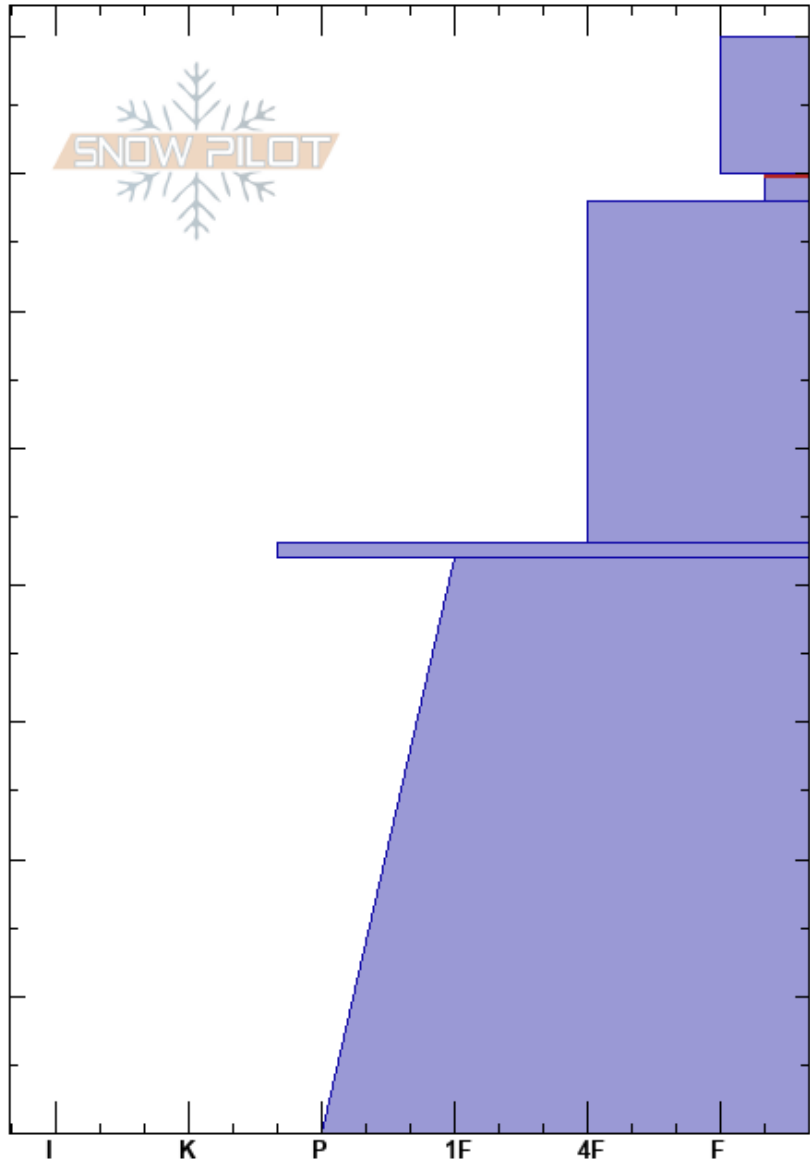

Lower White Boy
 Monashee
 BC
 Elevation: 1751 m
 Aspect: NE
 Specifics:

Mustang Powder
 22/11/2022 - 10:45
 Co-ord: 11U 380044W 5670696N
 Slope Angle: 9°
 Wind Loading:

Stability: **HS:80**
 Air Temperature: -3°C
 Sky Cover: X
 Precipitation: S2
 Wind: Calm

Layer Notes:
 70-68cm: 15mm+ crystals observed
 70-68cm: Problematic layer

Height (cm)	Crystal		Moisture	ρ kg/m ³	Stability tests & Layer comments
	Form	Size			
80	+				
70-80	/				
70	V	8			← CT8, SP @70cm CTE3, CTE8 70-68cm: 15mm+ crystals observed
40-70	/				
40	∞				
20-40	/				
0					← ECTX