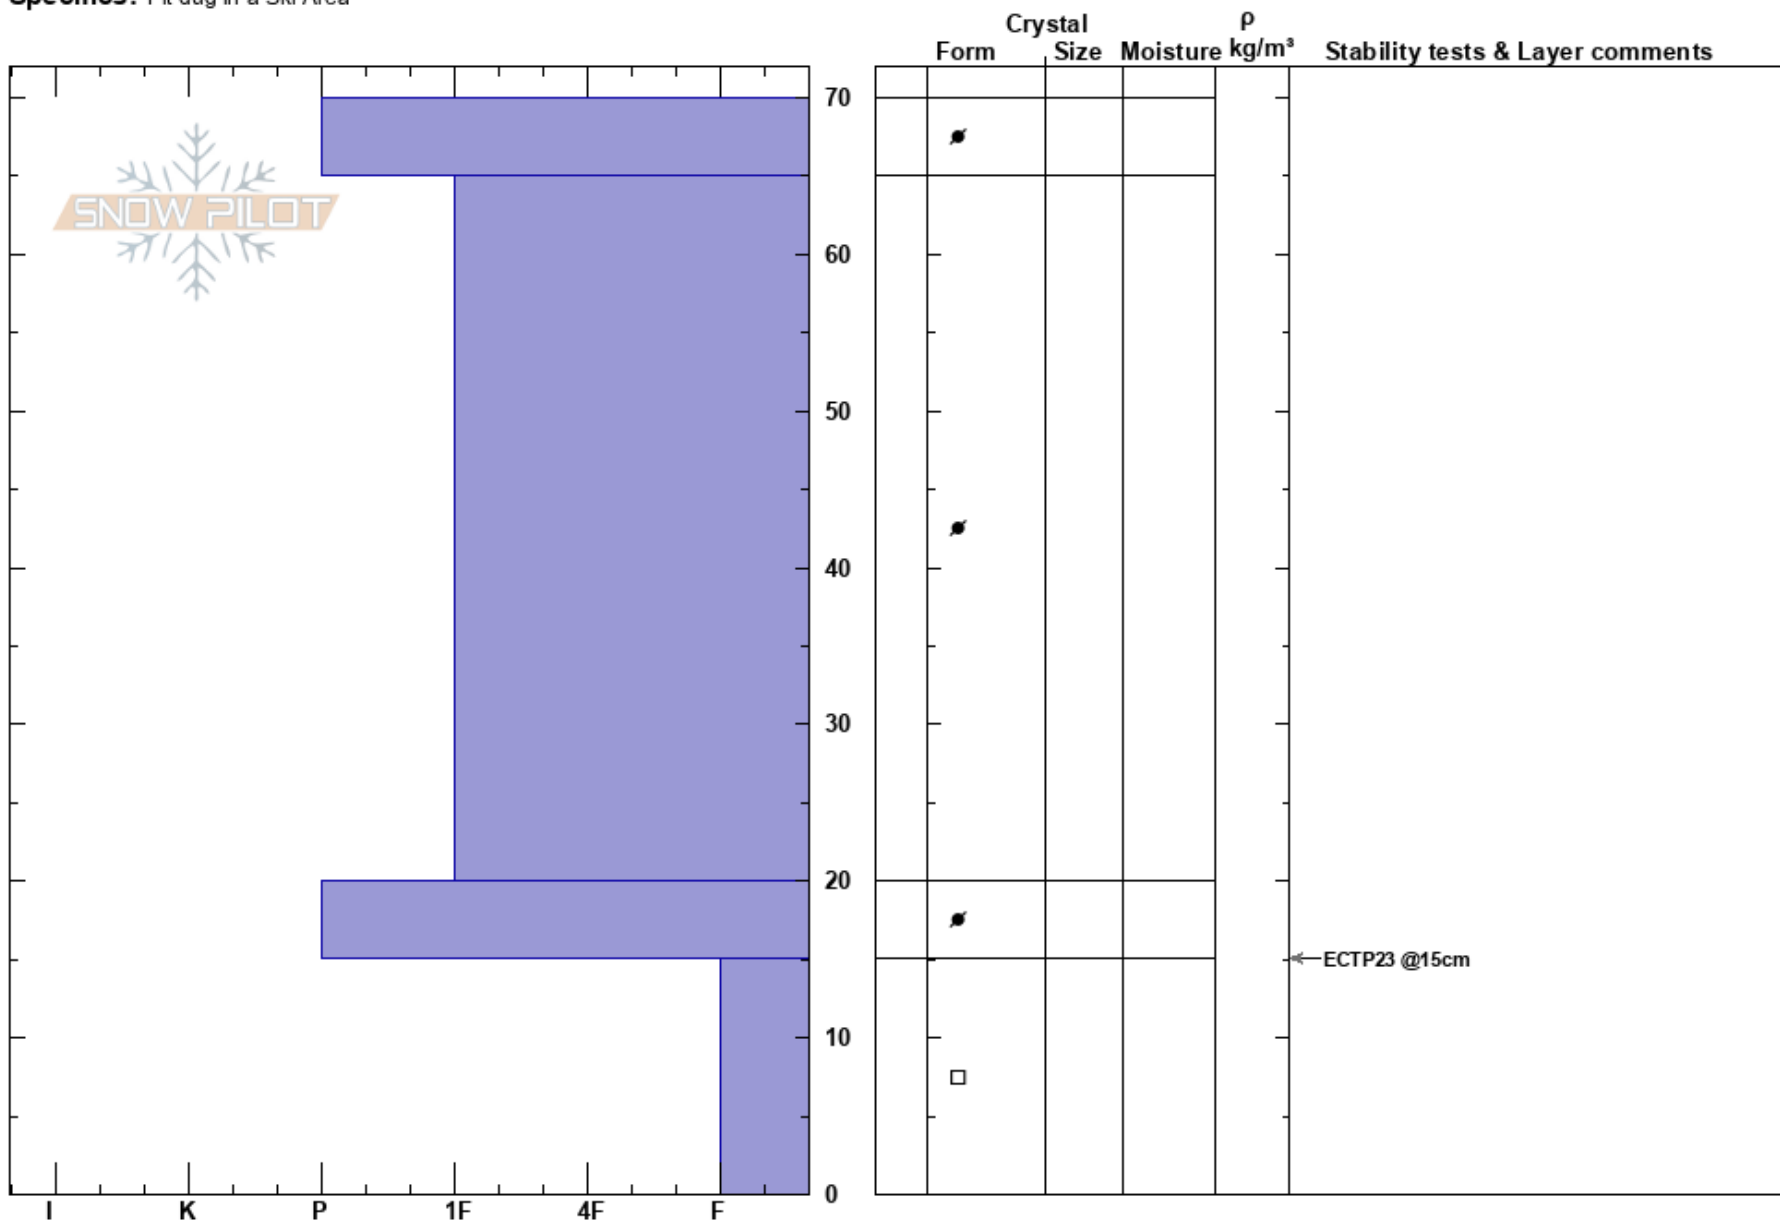

Union Peak 4
 Gore Range
 CO
Elevation: 12050 ft
Aspect: 30°
Specifics: Pit dug in a Ski Area

Jack MacClarence
 11/24/2022 - 2:30am
Co-ord:
Slope Angle:
Wind Loading: previous

Stability: **HS:70**
Air Temperature: -2°C
Sky Cover: CLR
Precipitation: NO
Wind: Calm
Layer Notes:
 15-0cm: Problematic layer