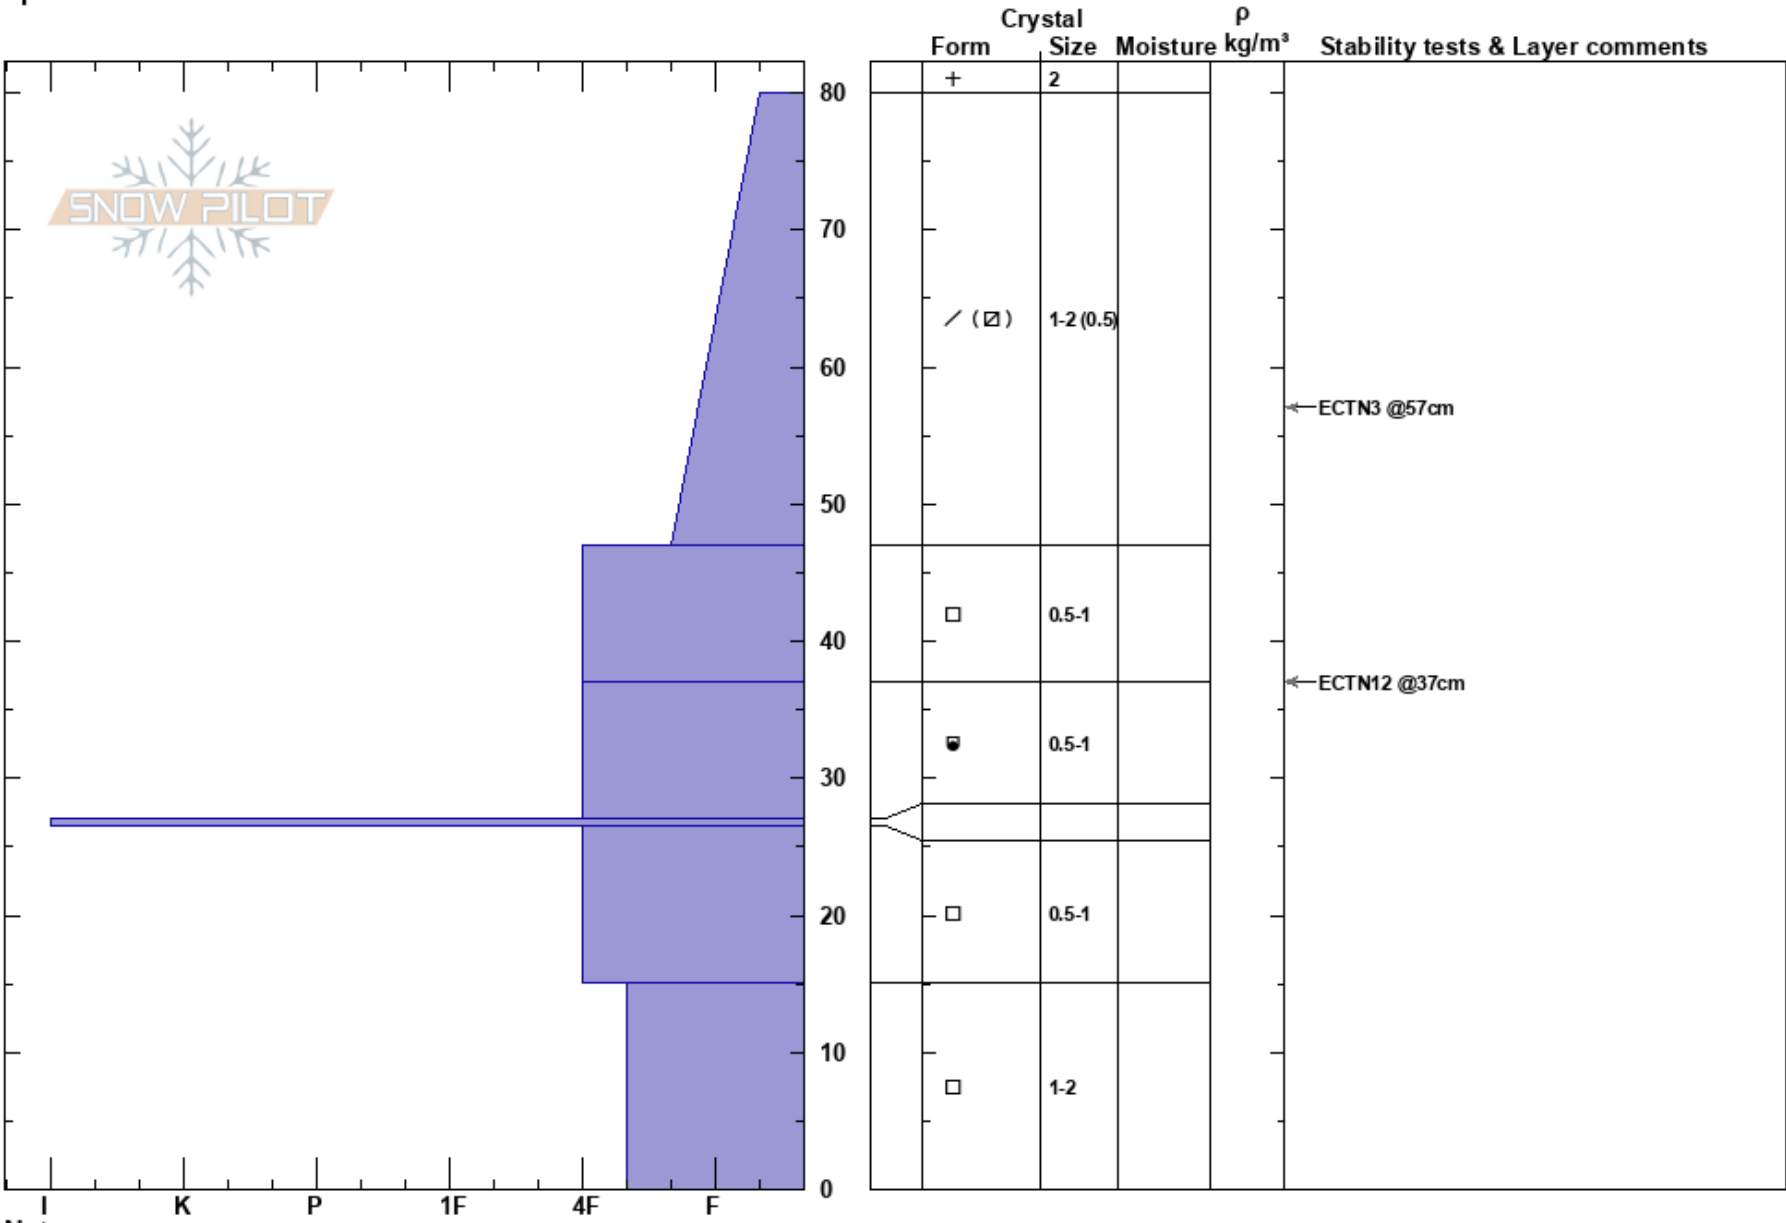

20221119 Cat Scratch
 Park Range
 CO
 Elevation: 9400 ft
 Aspect: NE
 Specifics:

Brian Gardel
 11/19/2022 - 2:00pm
 Co-ord:
 Slope Angle:
 Wind Loading: no

Stability: Good
 Air Temperature: -12°C
 Sky Cover: CLR
 Precipitation: NO
 Wind: Calm

Layer Notes:

HS: 80
 PF: 80
 PS: 30

Notes: