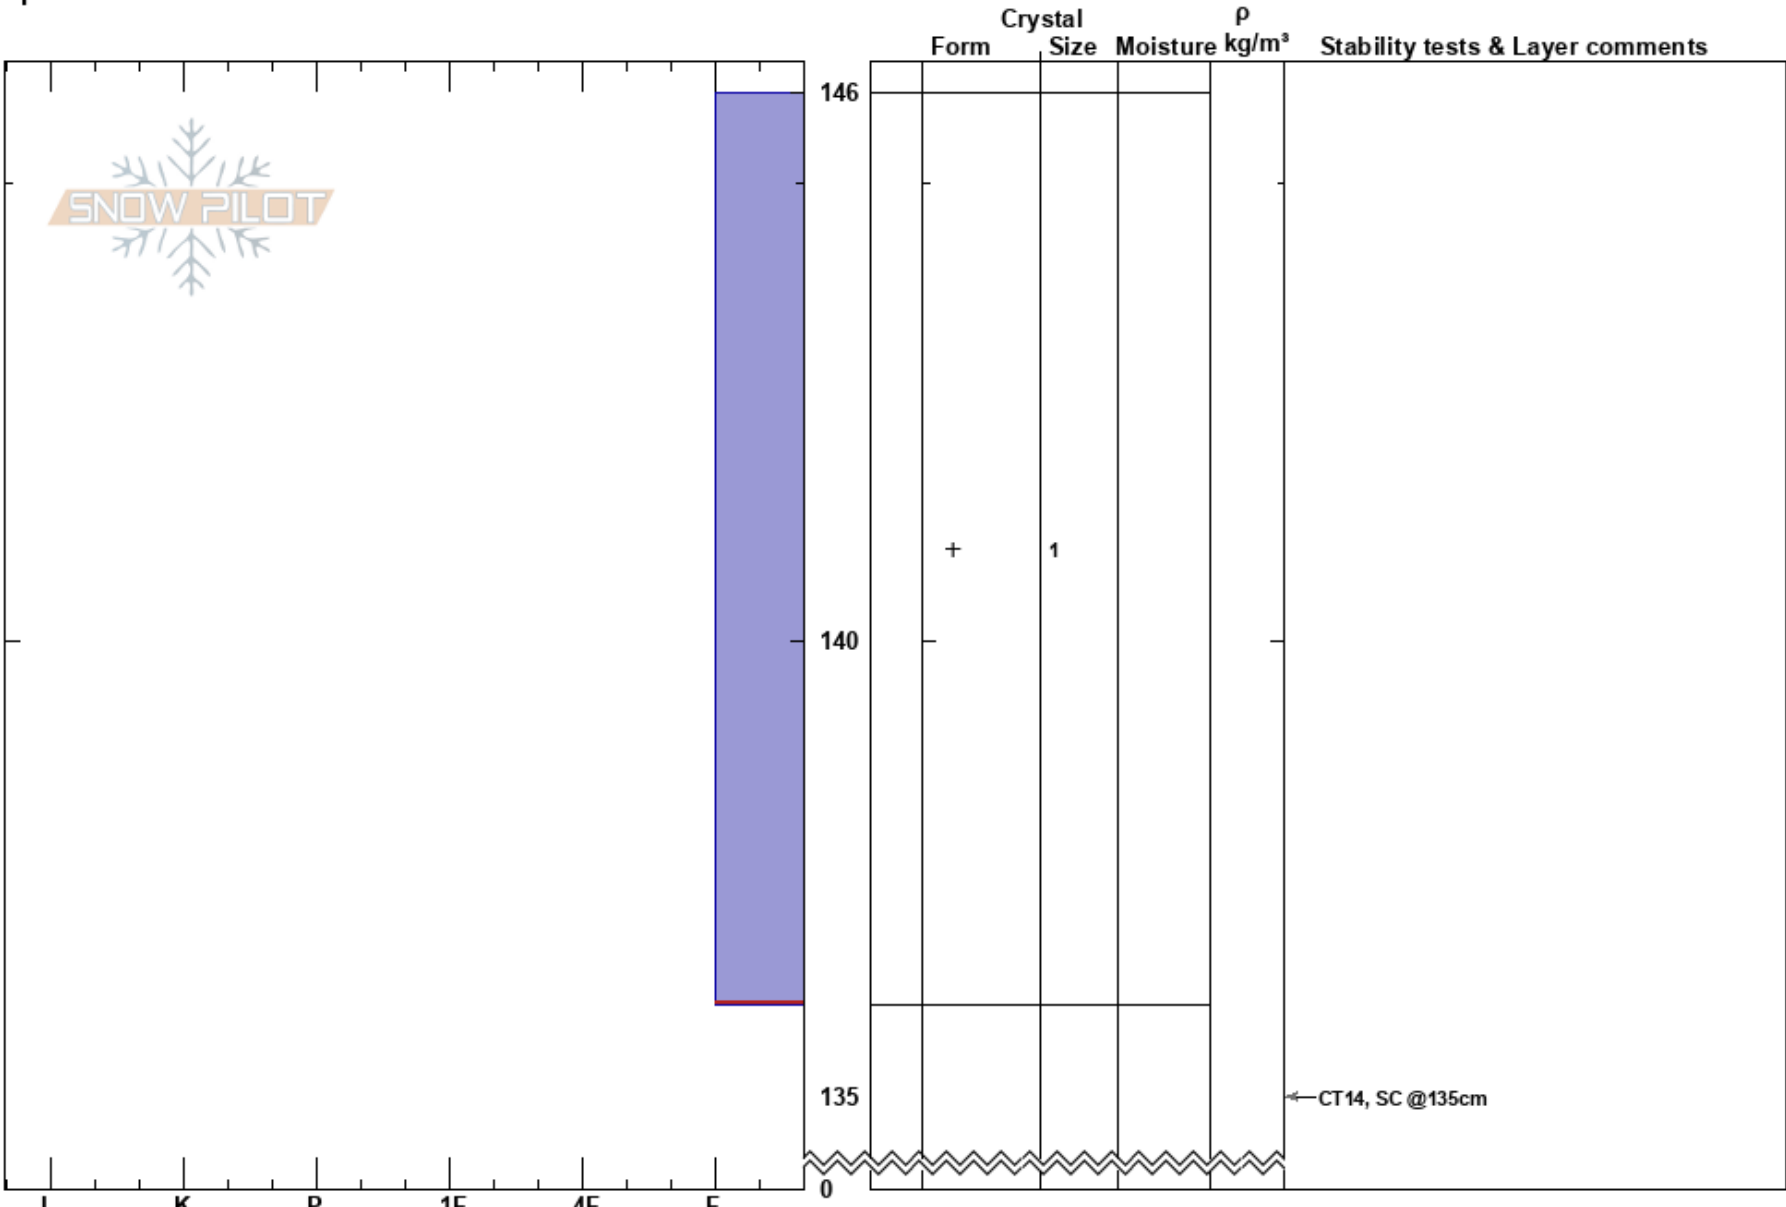

ty Tyler Carson
 Lizard Range 23/11/2022 - 20:00
 BC
 Elevation:
 Aspect:
 Specifics:

Stability:
 Air Temperature: HS: 146
 Sky Cover:
 Precipitation:
 Wind:

146-136cm: Problematic layer

Notes: