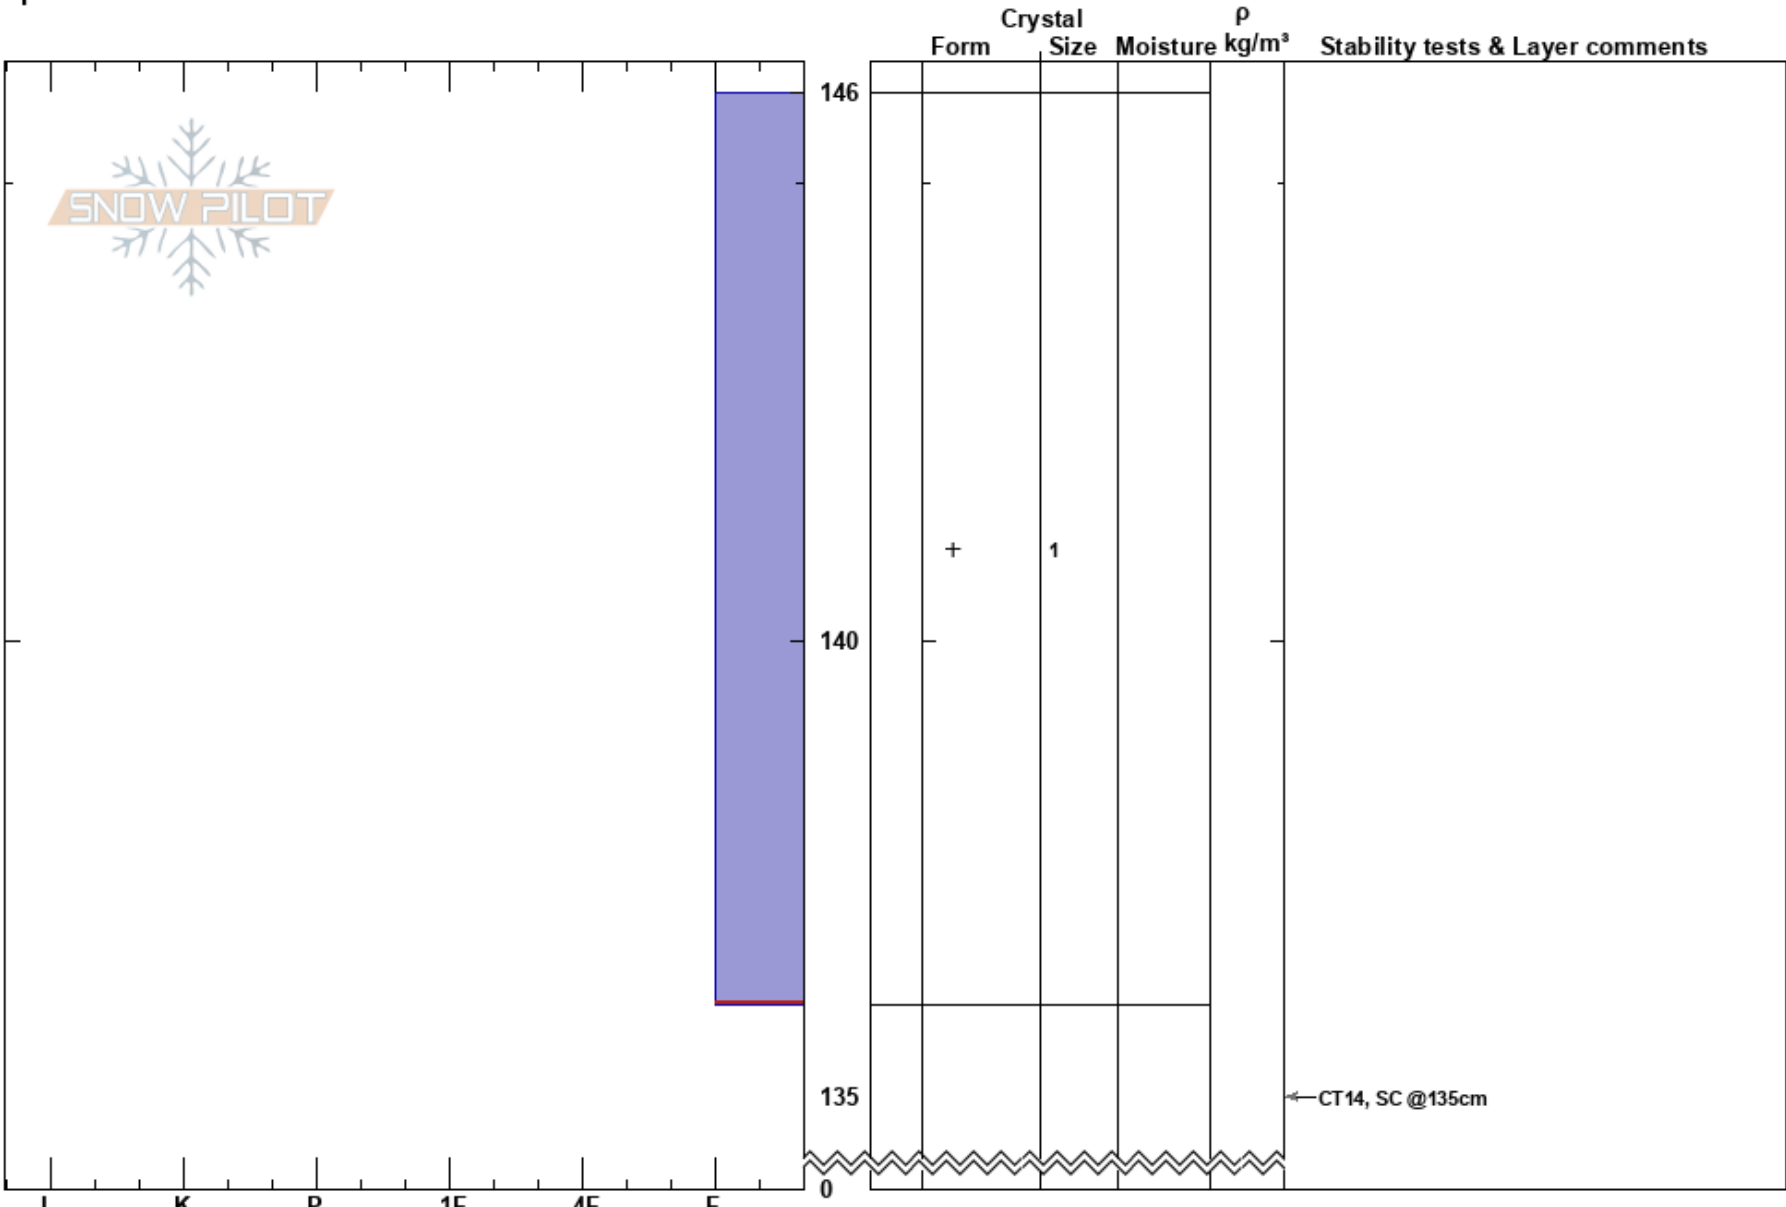

ty Tyler Carson
 Lizard Range 23/11/2022 - 20:00
 BC
 Elevation:
 Aspect:
 Specifics:

Stability:
 Air Temperature:
 Sky Cover:
 Precipitation:
 Wind:

HS: 146
 Layer Notes:
 146-136cm: Problematic layer

Notes: