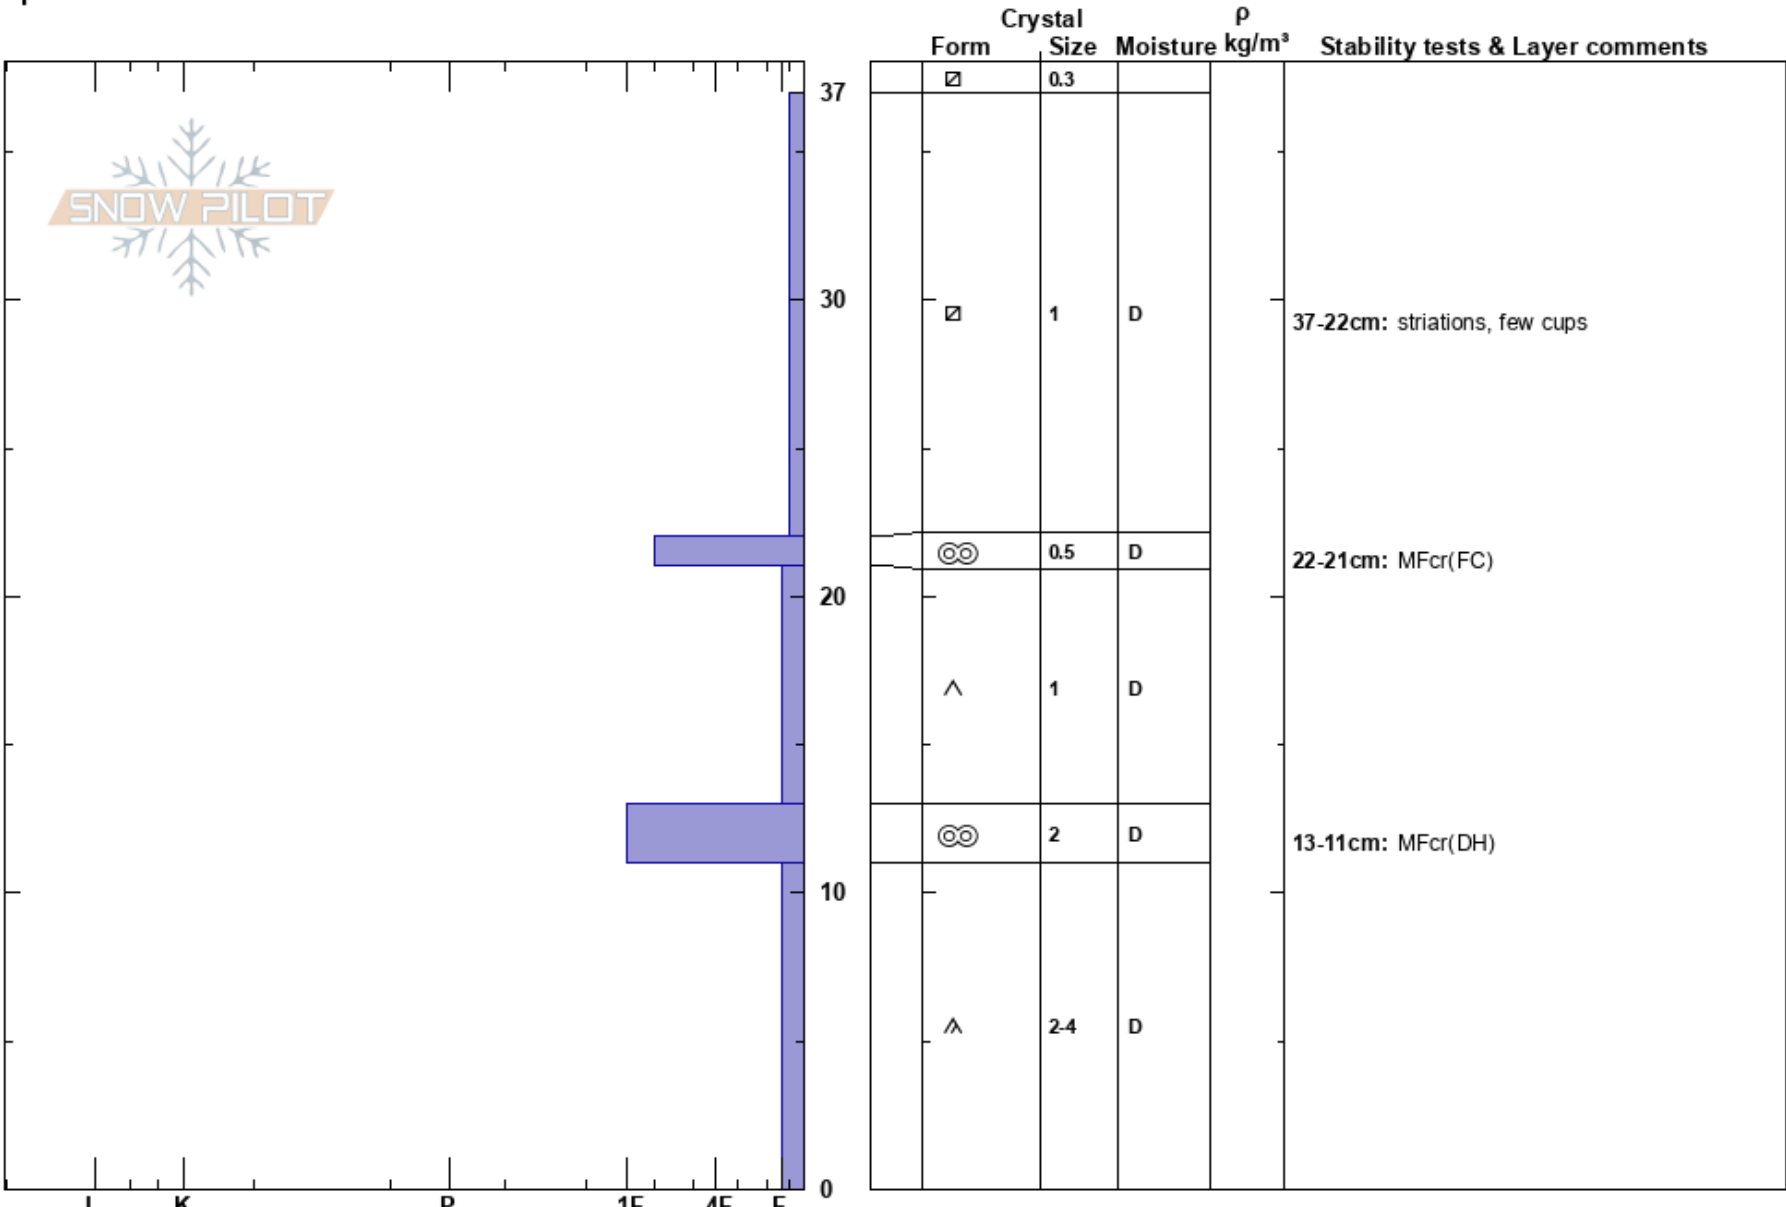

Richmond Ridge #1
 Elk Mountains
 CO
Elevation: 11222 ft
Aspect: 250°
Specifics:

Dylan Craaybeek
 11/22/2022 - 11:20am
Co-ord: 13S 342896E 4334294N
Slope Angle: 18°
Wind Loading:

Stability:
Air Temperature:
Sky Cover: FEW
Precipitation: NO
Wind: Calm

HS: 37
PF: 50
PS: 35
Layer Notes:
 37-22cm: striations, few cups
 37-22cm: Problematic layer
 22-21cm: MFcr(FC)
 13-11cm: MFcr(DH)

Notes: