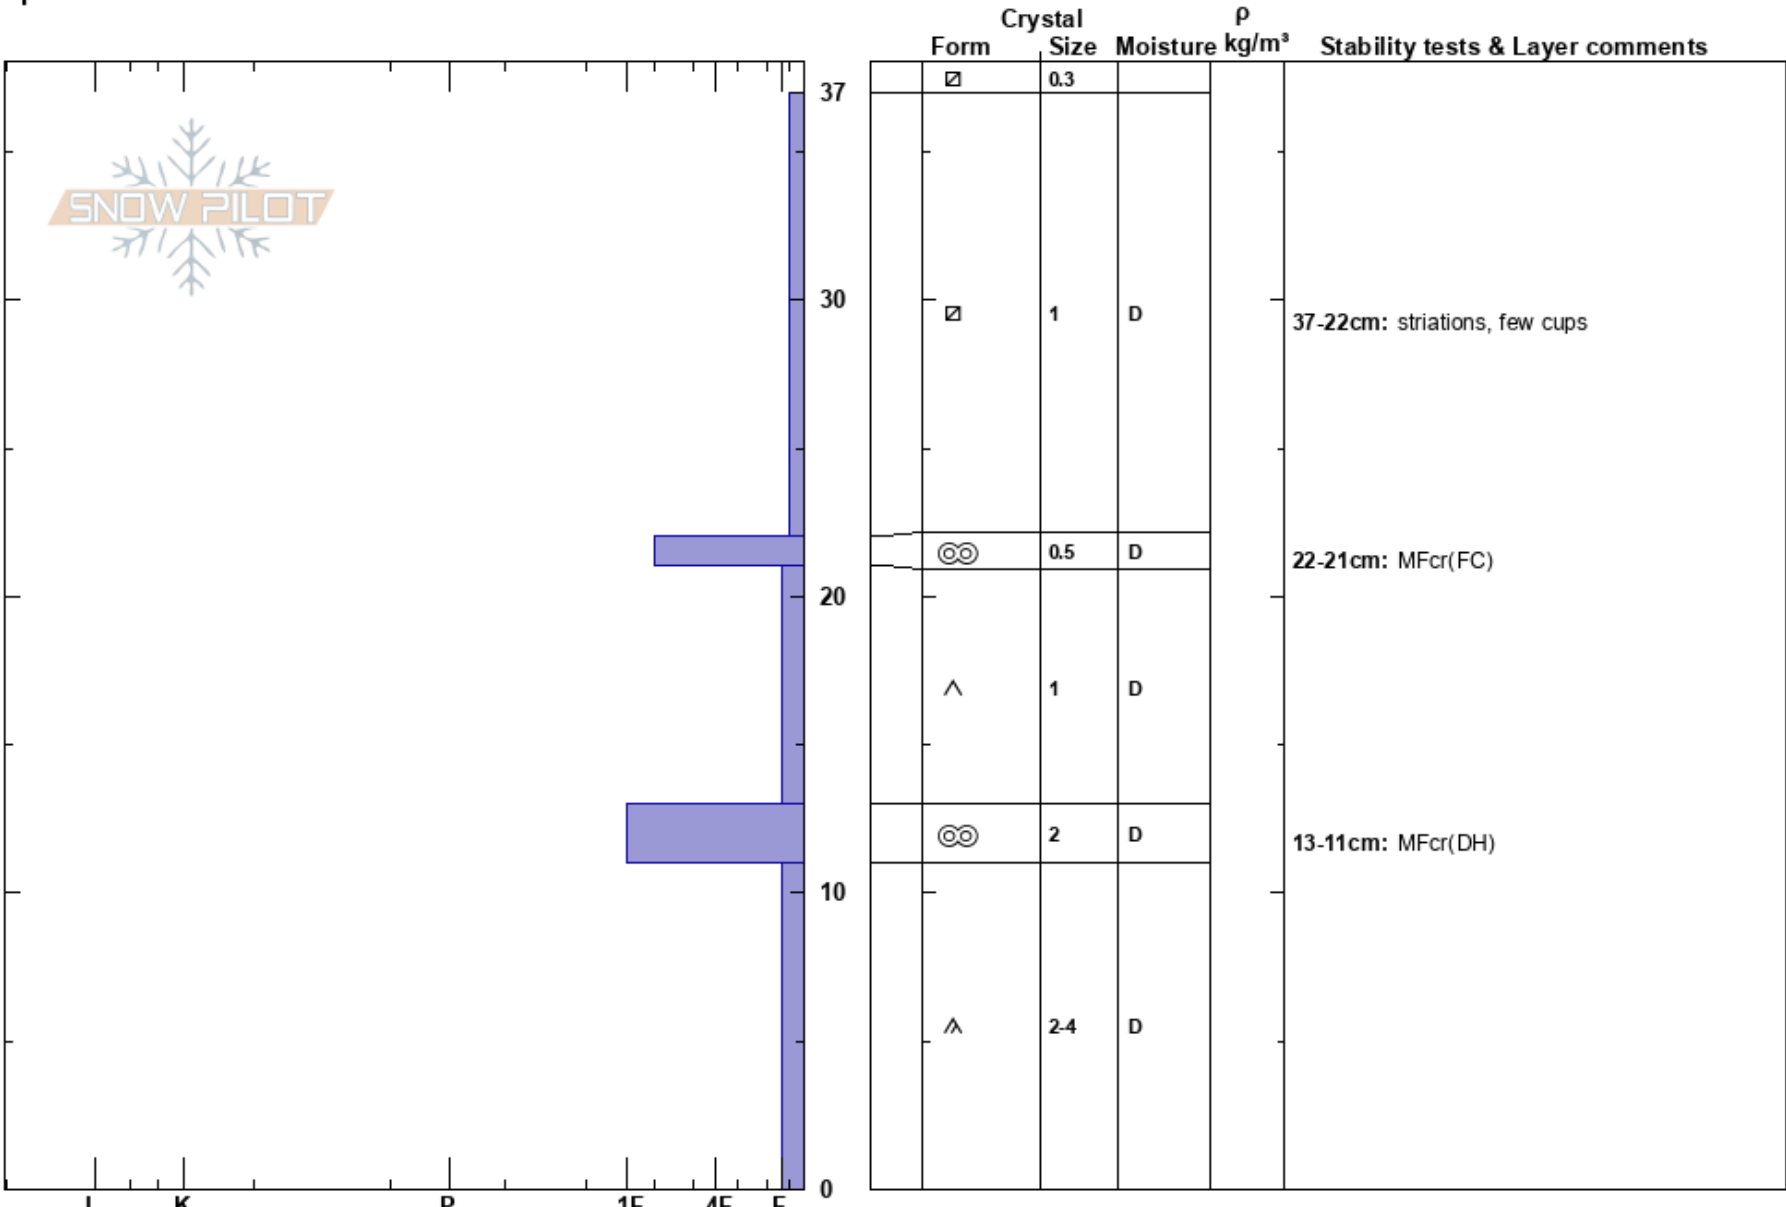

Richmond Ridge #1
 Elk Mountains
 CO
Elevation: 11222 ft
Aspect: 250°
Specifics:

Dylan Craaybeek
 11/22/2022 - 11:20am
Co-ord: 13S 342896E 4334294N
Slope Angle: 18°
Wind Loading:

Stability:
Air Temperature:
Sky Cover: FEW
Precipitation: NO
Wind: Calm

HS: 37
PF: 50
PS: 35
 37-22cm: striations, few cups
 37-22cm: Problematic layer
 22-21cm: MFcr(FC)
 13-11cm: MFcr(DH)

Notes: