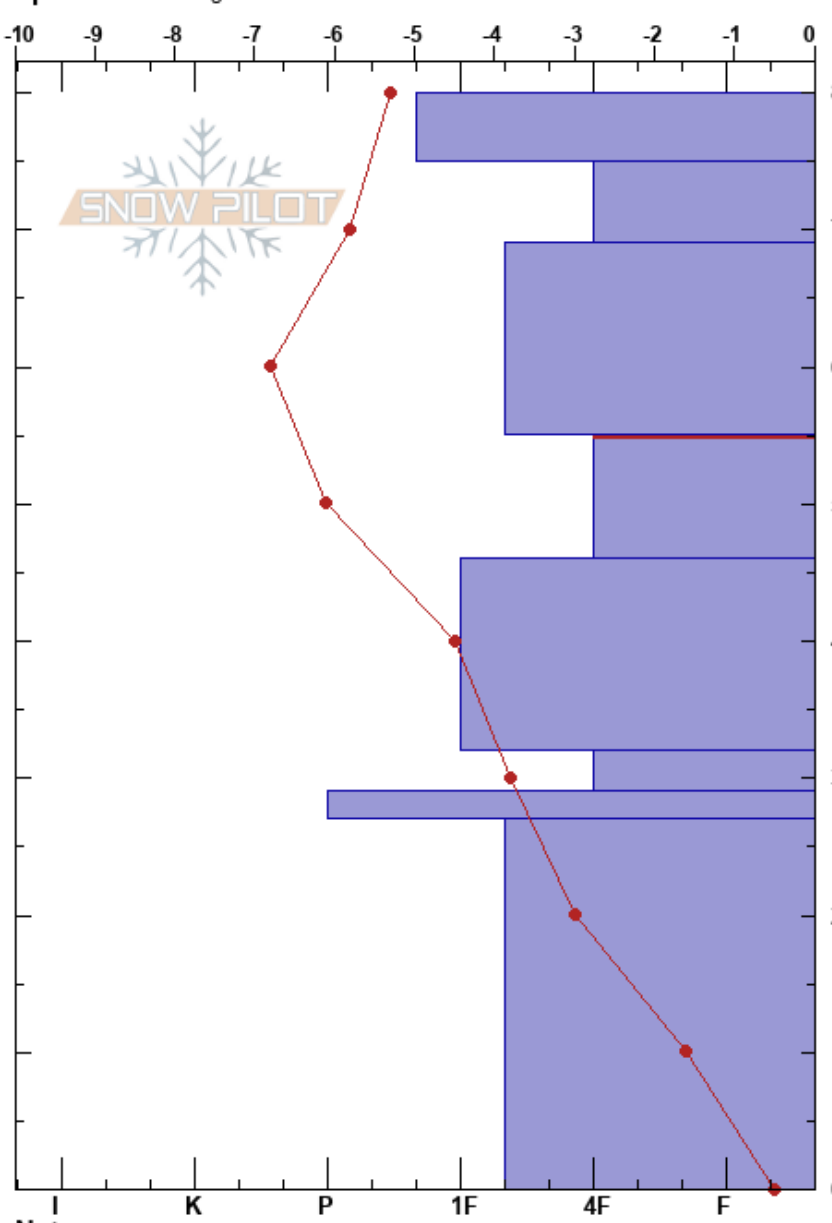

Onslo's
 Madison Range-N
 MT
 Elevation: 7523 ft
 Aspect: SE
 Specifics: Pit dug in a Ski Area

Neil Laskowski
 11/22/2022 - 2:55pm
 Co-ord: 45.28377N, -111.43220W
 Slope Angle: 34°
 Wind Loading: no

Stability: **HS:80**
 Air Temperature: -1.5°C **PF: 70** 55-46cm: Problematic layer
 Sky Cover: SCT **PS: 20**
 Precipitation: NO
 Wind: W Light Breeze

Form	Crystal		ρ kg/m ³	Stability tests & Layer comments
	Size	Moisture		
• (-)	0.3 (0.3)			
□	0.3-0.5			← CTV, Q1 @75cm ← ECTN3 @75cm
□	0.5			
□	0.5			← CT14, Q2 @55cm ← ECTN6 @55cm
•	0.1-0.3			
□	1			
⊙⊙	1-3			
□				