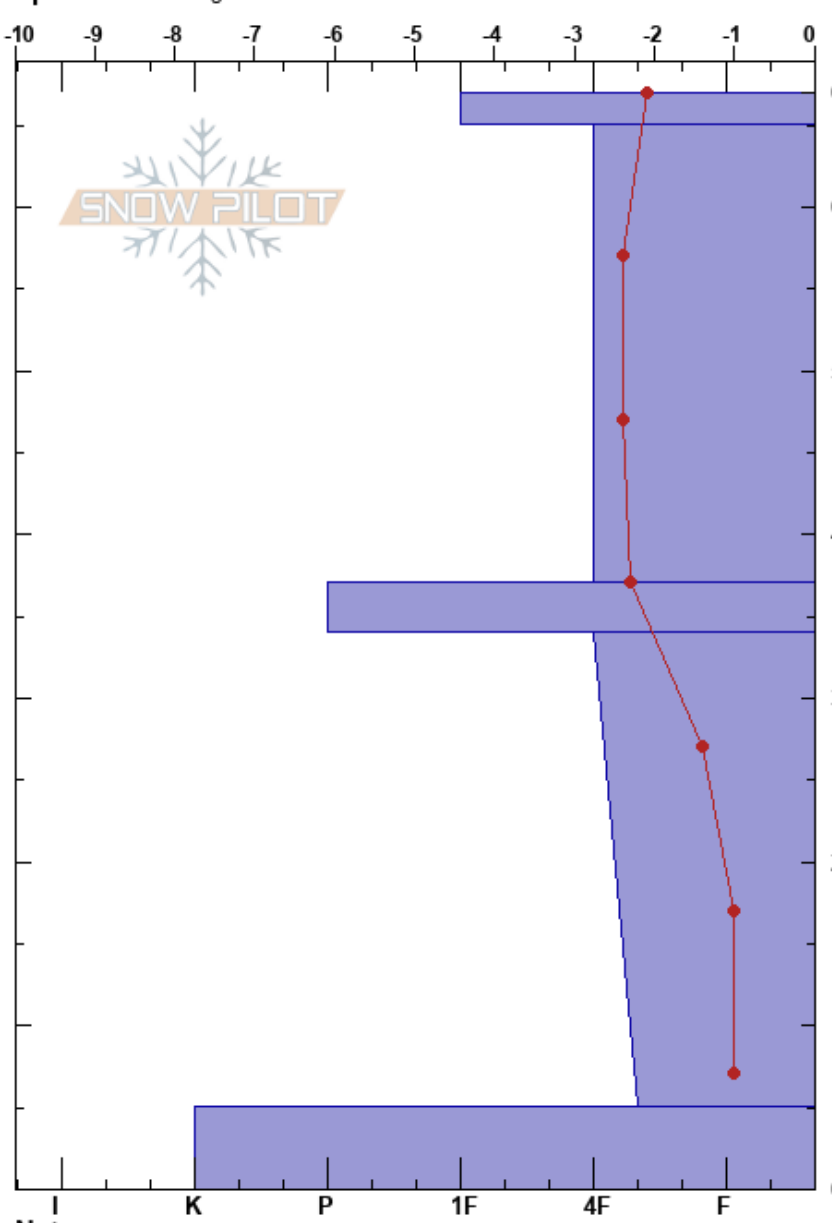

Stutzman's Gut Low
 Madison Range-N
 MT
 Elevation: 9969 ft
 Aspect: 160°
 Specifics: Pit dug in a Ski Area

Mitch Upton
 11/22/2022 - 1:45pm
 Co-ord:
 Slope Angle: 26°
 Wind Loading: no

Stability:
 Air Temperature: -2.2°C
 Sky Cover: FEW
 Precipitation: NO
 Wind: W Calm

HS:67
 Layer Notes:
 34-5cm: Problematic layer

Form	Crystal		Moisture	ρ kg/m ³	Stability tests & Layer comments
	Size				
□	2				← ECTN14 @50cm
⊙⊙					
					← ECTP17 @30cm ← CT16, Q3 @30cm
□	2.5				
□					