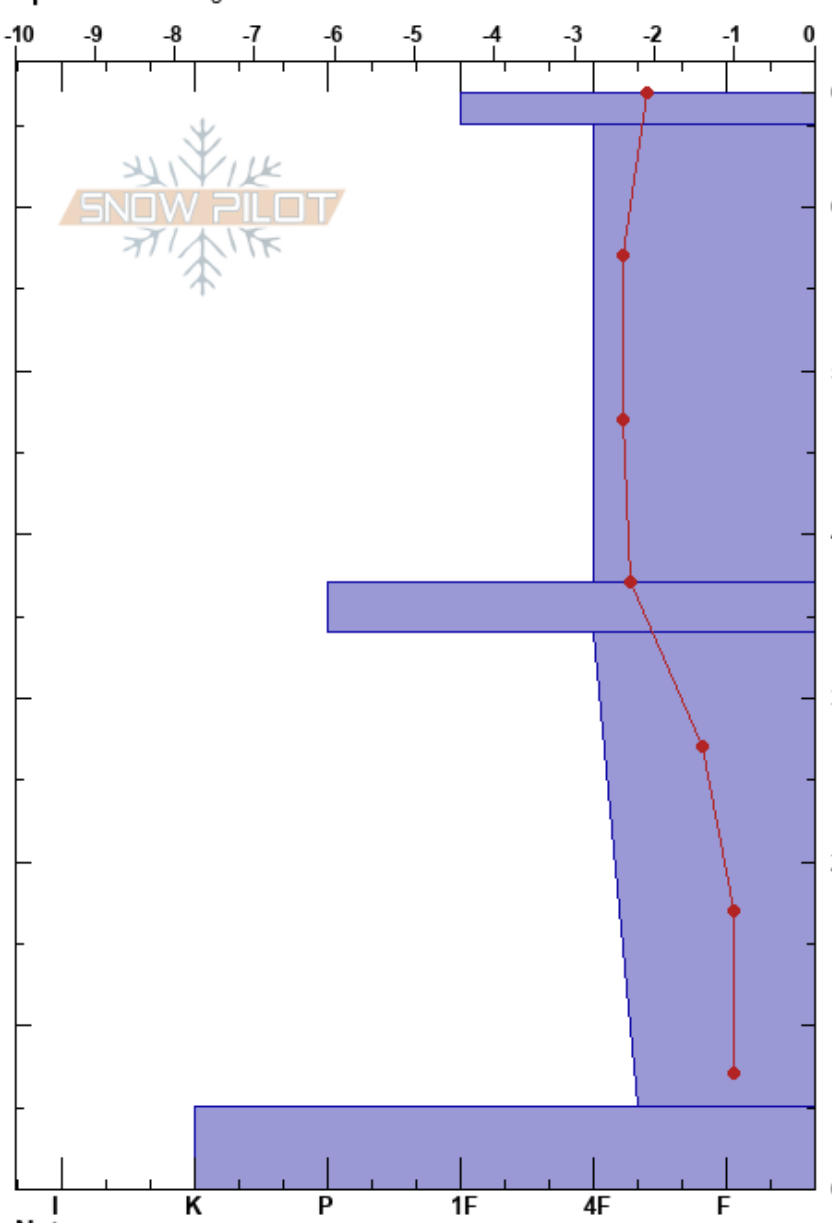

Stutzman's Gut Low
 Madison Range-N
 MT
 Elevation: 9969 ft
 Aspect: 160°
 Specifics: Pit dug in a Ski Area

Mitch Upton
 11/22/2022 - 1:45pm
 Co-ord:
 Slope Angle: 26°
 Wind Loading: no

Stability:
 Air Temperature: -2.2°C
 Sky Cover: FEW
 Precipitation: NO
 Wind: W Calm

HS:67
 Layer Notes:
 34-5cm: Problematic layer

Form	Crystal		ρ kg/m ³	Stability tests & Layer comments
	Size	Moisture		
□	2			← ECTN14 @50cm
⊙⊙				
				← ECTP17 @30cm ← CT16, Q3 @30cm
□	2.5			
□				

Notes: