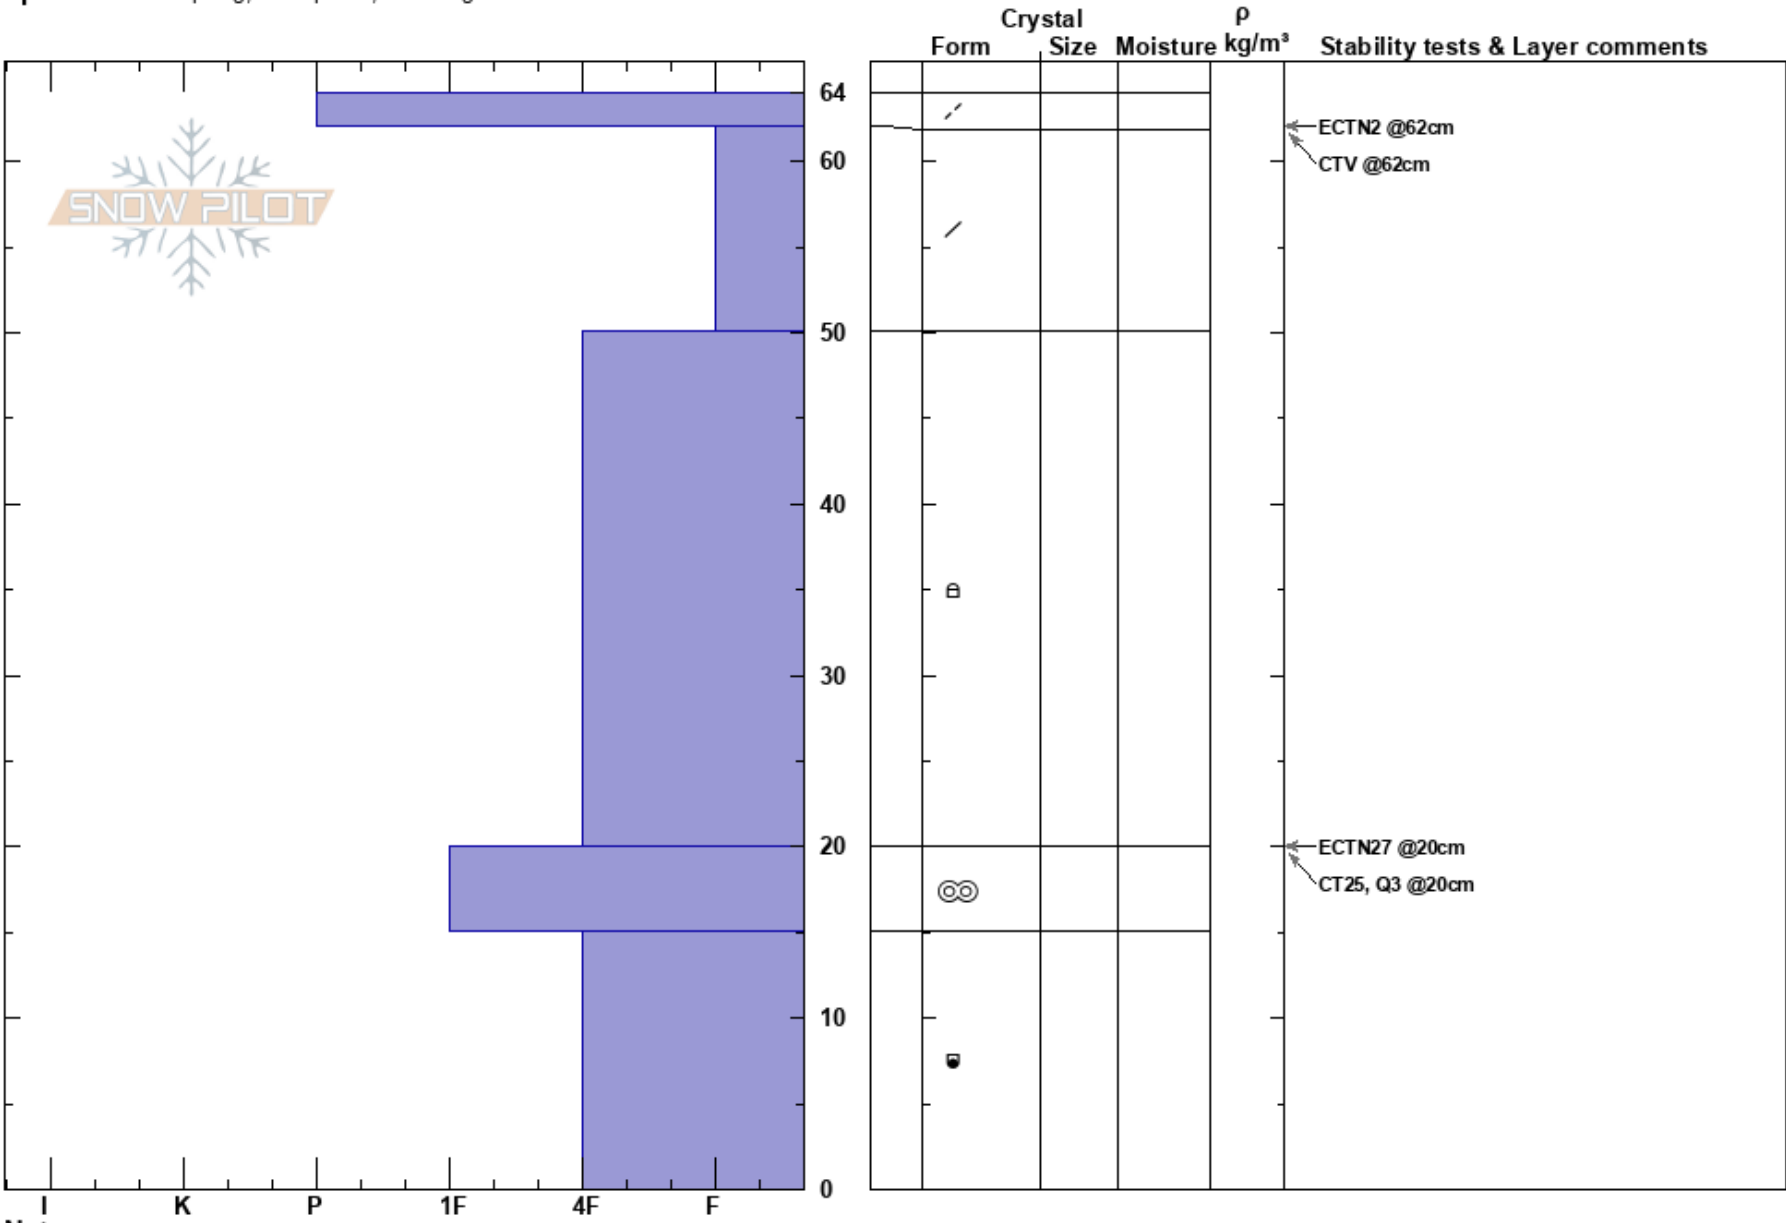

Bracket Creek
 Bridger Range
 MT
Elevation: 7577 ft
Aspect: NE
Specifics: Collapsing, widespread; Cracking

Charlie Bayles
 11/21/2022 - 11:30am
Co-ord: 45.84368N, -110.93755W
Slope Angle: 29°
Wind Loading: previous

Stability:
Air Temperature: -4°C
Sky Cover: SCT
Precipitation: NO
Wind: E Light Breeze

Layer Notes:
 20-15cm: Problematic layer

Notes: