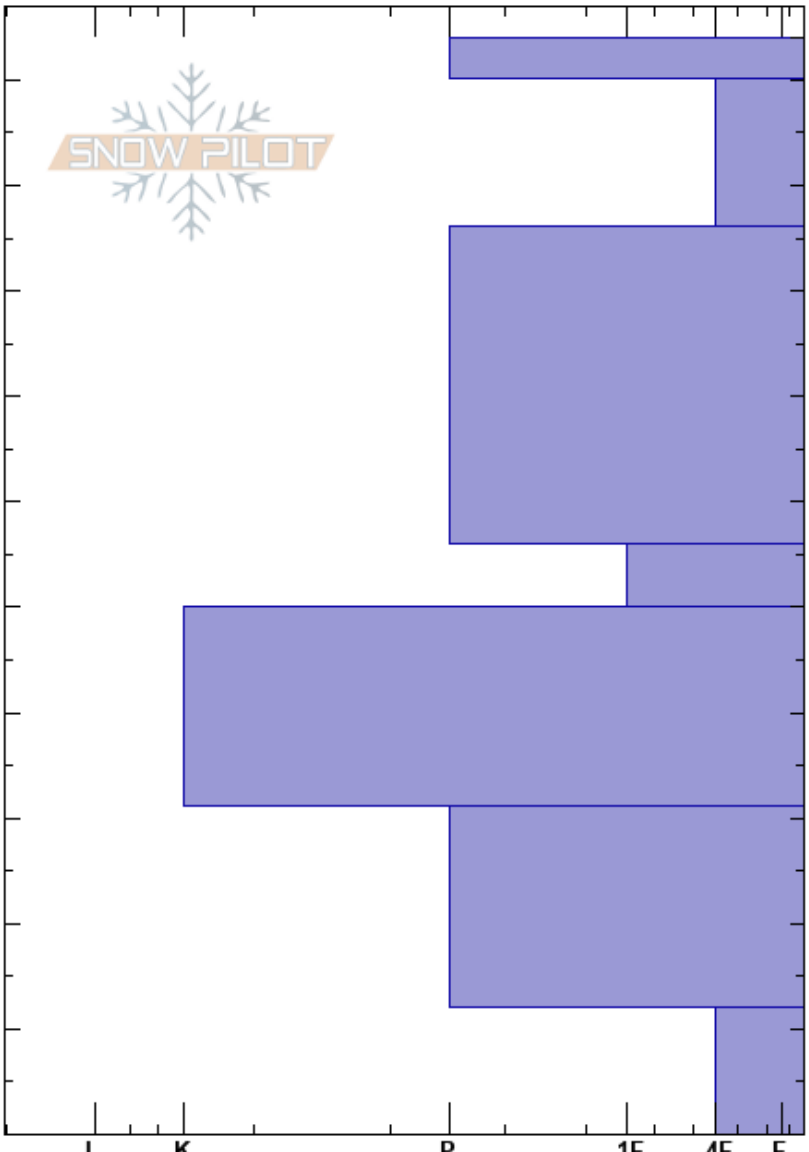

Dead Top  
 Madison Range-N  
 MT  
 Elevation: 9000 ft  
 Aspect:  
 Specifics:

tucker cunningham  
 11/21/2022 - 3:00pm  
 Co-ord:  
 Slope Angle:  
 Wind Loading:

Stability:  
 Air Temperature:  
 Sky Cover:  
 Precipitation:  
 Wind:

HS: 104

Layer Notes:

Altitude (ft)	Crystal		$\rho$ kg/m <sup>3</sup>	Stability tests & Layer comments
	Form	Size		
104				
100	/			
90	/			
80				
70	•			
60				
56	□	1.5		← ECTN27 @56cm
50				
40	⊙⊙			
30				
20	⊕			
10				
0	□	2		