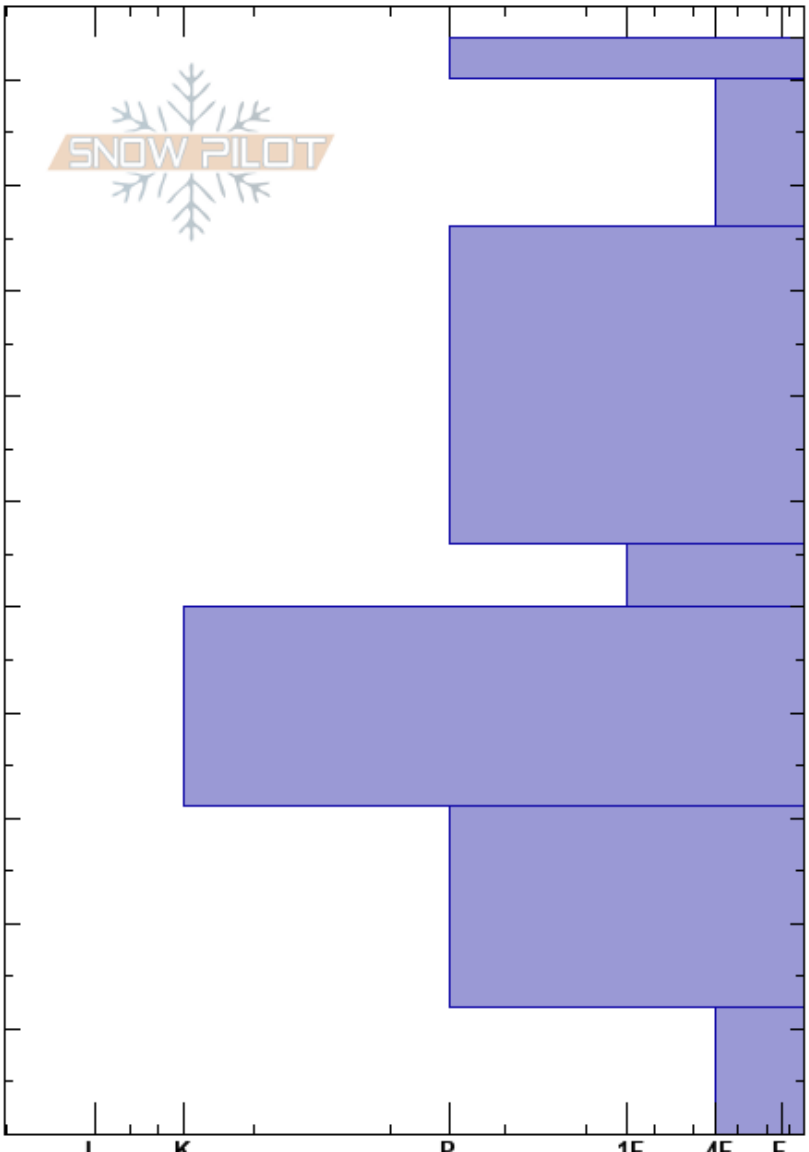

Dead Top
 Madison Range-N
 MT
 Elevation: 9000 ft
 Aspect:
 Specifics:

tucker cunningham
 11/21/2022 - 3:00pm
 Co-ord:
 Slope Angle:
 Wind Loading:

Stability:
 Air Temperature:
 Sky Cover:
 Precipitation:
 Wind:

HS: 104

Layer Notes:

Altitude (cm)	Crystal		ρ kg/m ³	Stability tests & Layer comments
	Form	Size		
104				
100	/			
90	/			
80				
70	•			
60				
56	← ECTN27 @56cm			
50	□	1.5		
40	⊙⊙			
30				
20	⊕			
10	□	2		