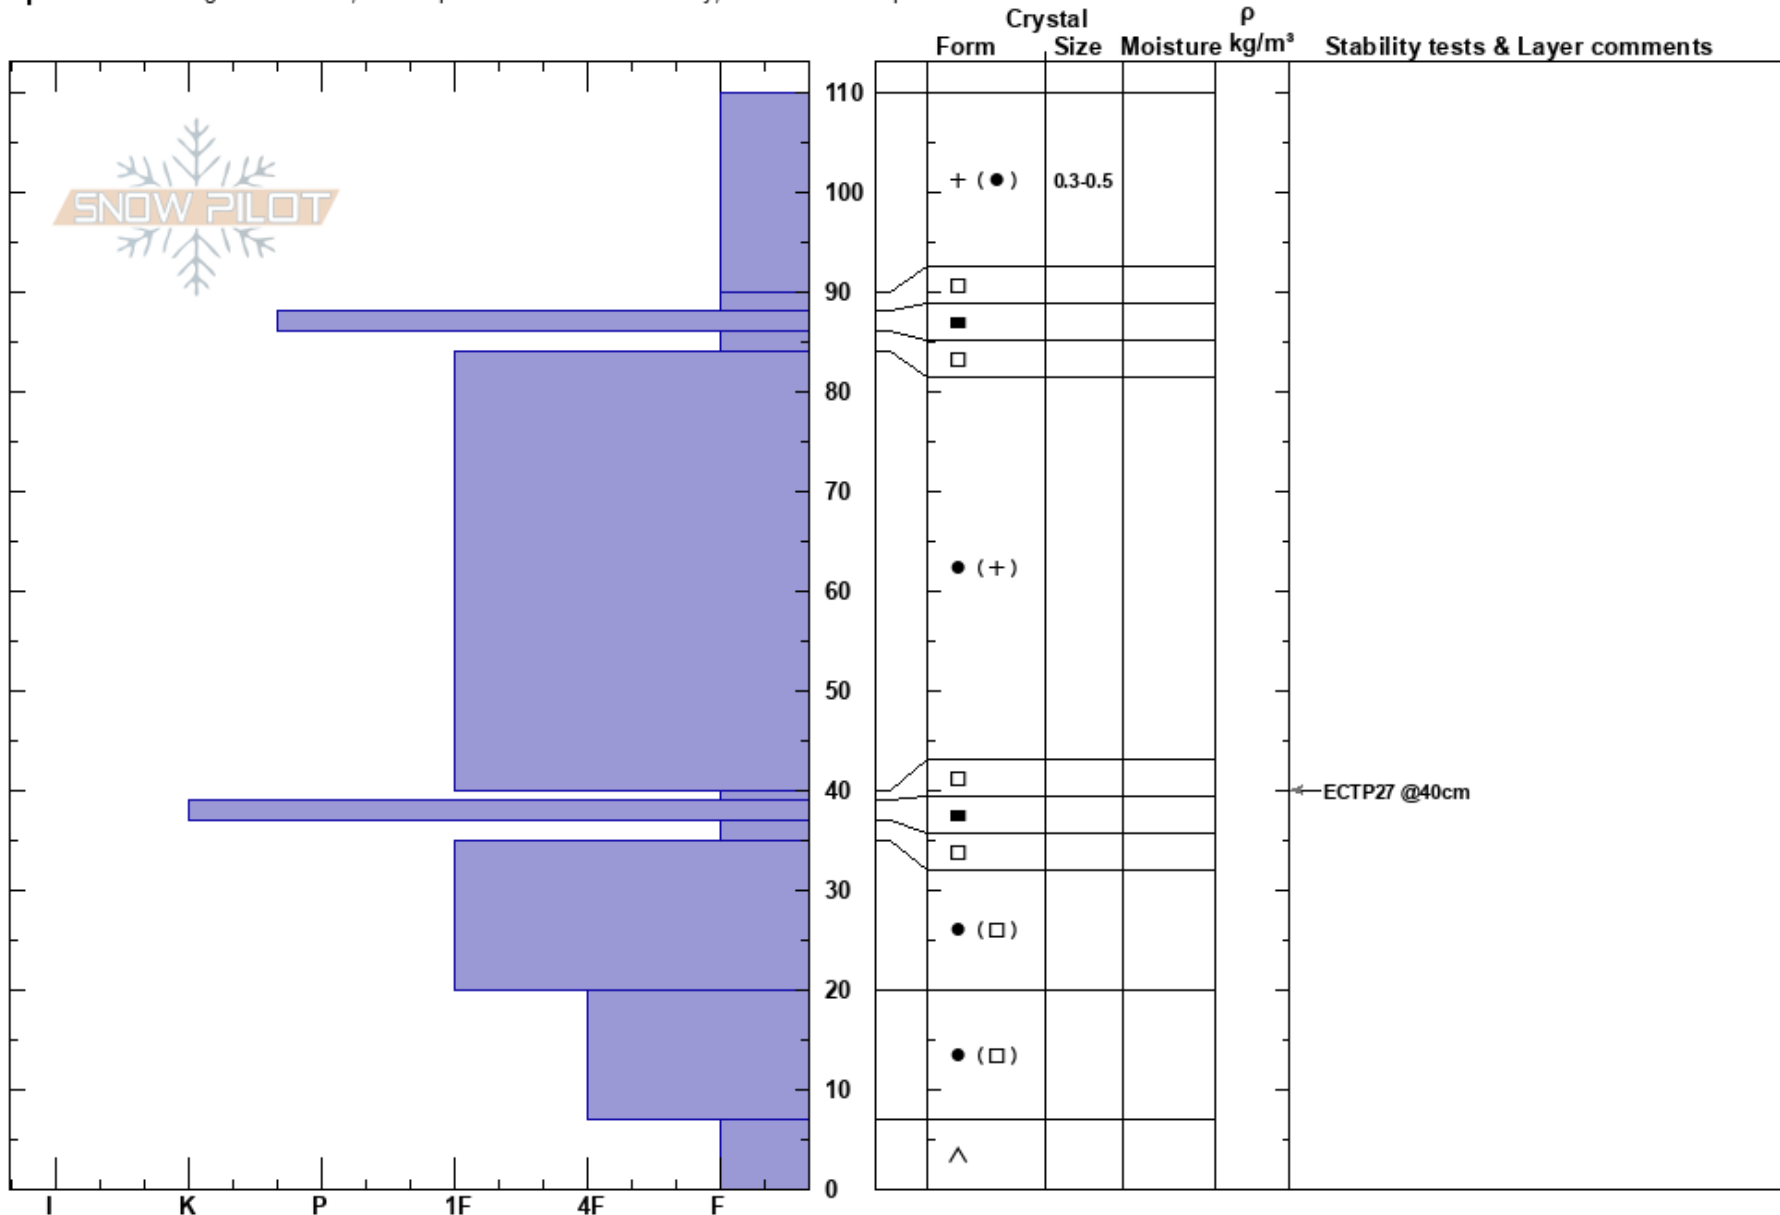

outerlimits
 Madison Range-N
 MT
 Elevation: 9075 ft
 Aspect: N

Chad Ray
 11/21/2022 - 11:30am
 Co-ord:
 Slope Angle: 35°
 Wind Loading: no

Stability:
 Air Temperature: 30°F
 Sky Cover: FEW
 Precipitation: NO
 Wind: SW Calm
 HS: 110
 PF: 30
 PS: 15
 40-39cm: Problematic layer

Specifics: Pit dug in a Ski Area; Pit is representative of backcountry; Ski tracks on slope

Notes: