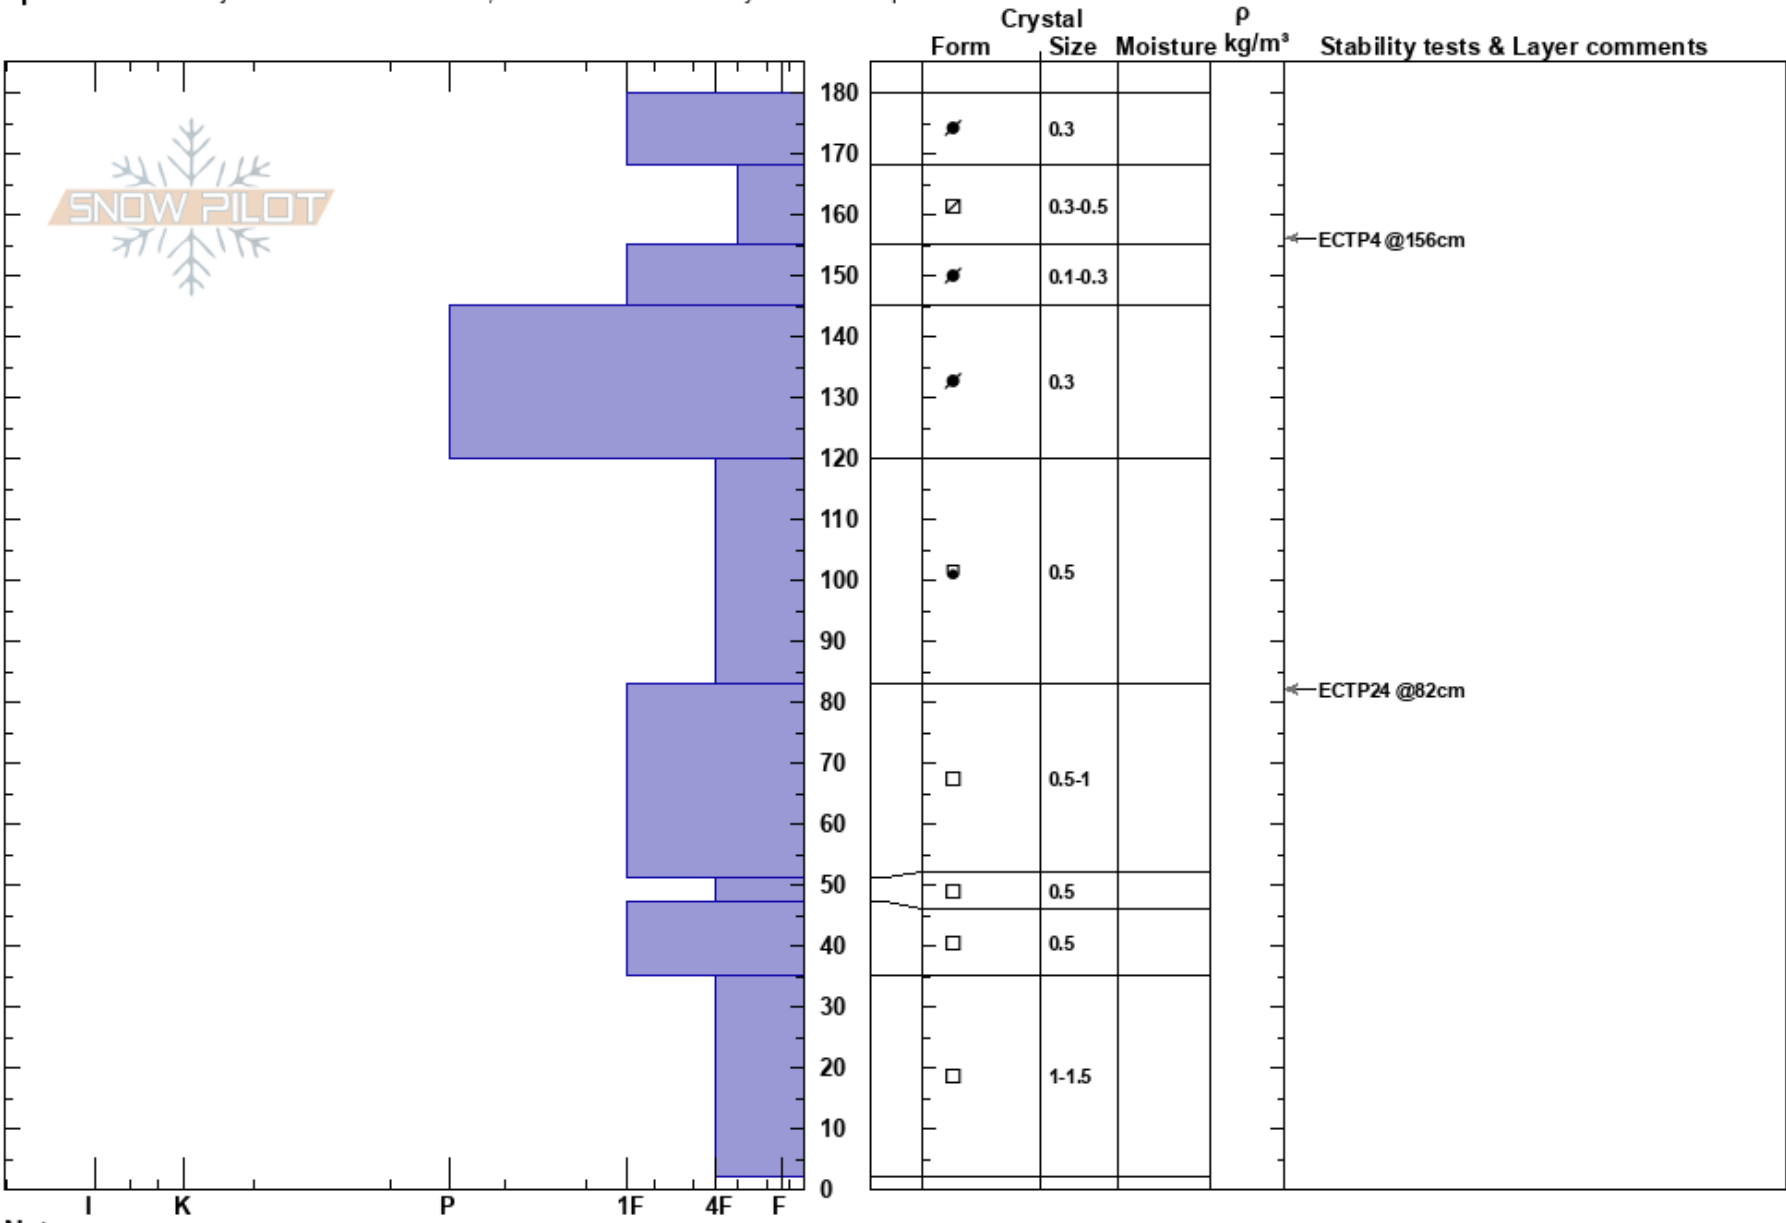

Cameron Pass Pt11588
 Cameron Pass
 CO
 Elevation: 11520 ft
 Aspect: E
 Specifics: Pit is adjacent to avalanche: crown; Recent avalanche activity on similar slopes

Austin DiVesta
 11/20/2022 - 2:00pm
 Co-ord: 40.52894N, -105.90564W
 Slope Angle: 29°
 Wind Loading: previous

Stability:
 Air Temperature:
 Sky Cover: CLR
 Precipitation: NO
 Wind: W Moderate

HS: 180
 Layer Notes:
 168-155cm: Problematic layer

Notes: Avalanche looked like it stepped down where the second ECTP fail.