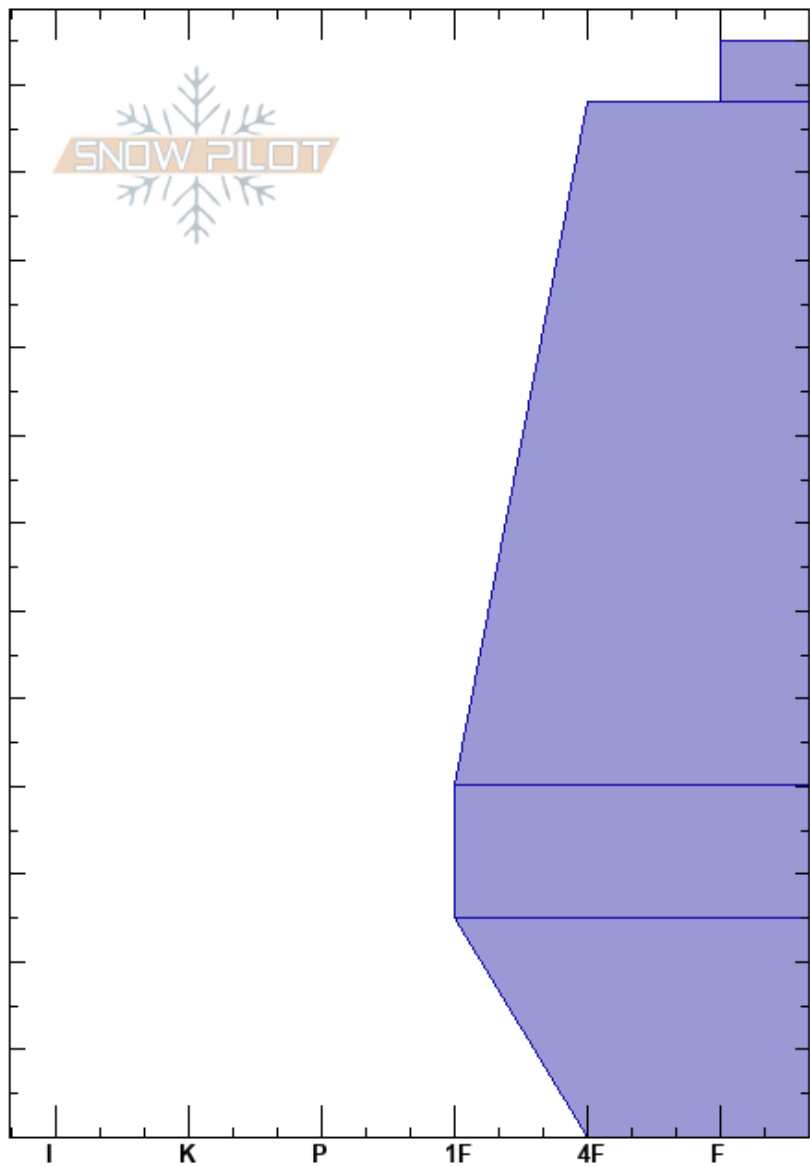

Chastity Bowl
 Bear River Range
 UT
 Elevation: 9069 ft
 Aspect: N
 Specifics: We skied slope

Jonathan Bertagna
 11/20/2022 - 12:00pm
 Co-ord: 41.71006N, -111.73284W
 Slope Angle:
 Wind Loading: no

Stability: Very Good HS: 125
 Air Temperature: 125-118cm: Problematic layer
 Sky Cover: CLR
 Precipitation: NO
 Wind: S Calm

Height (cm)	Crystal		Moisture	ρ kg/m ³	Stability tests & Layer comments
	Form	Size			
125					
120	☐				
110					
100					
90					
80					
70					
60					
50					← CT14, RP @55cm
40					
30					
20					
10					
0					↙ ECTX

Notes: Snowpit stability score: 7