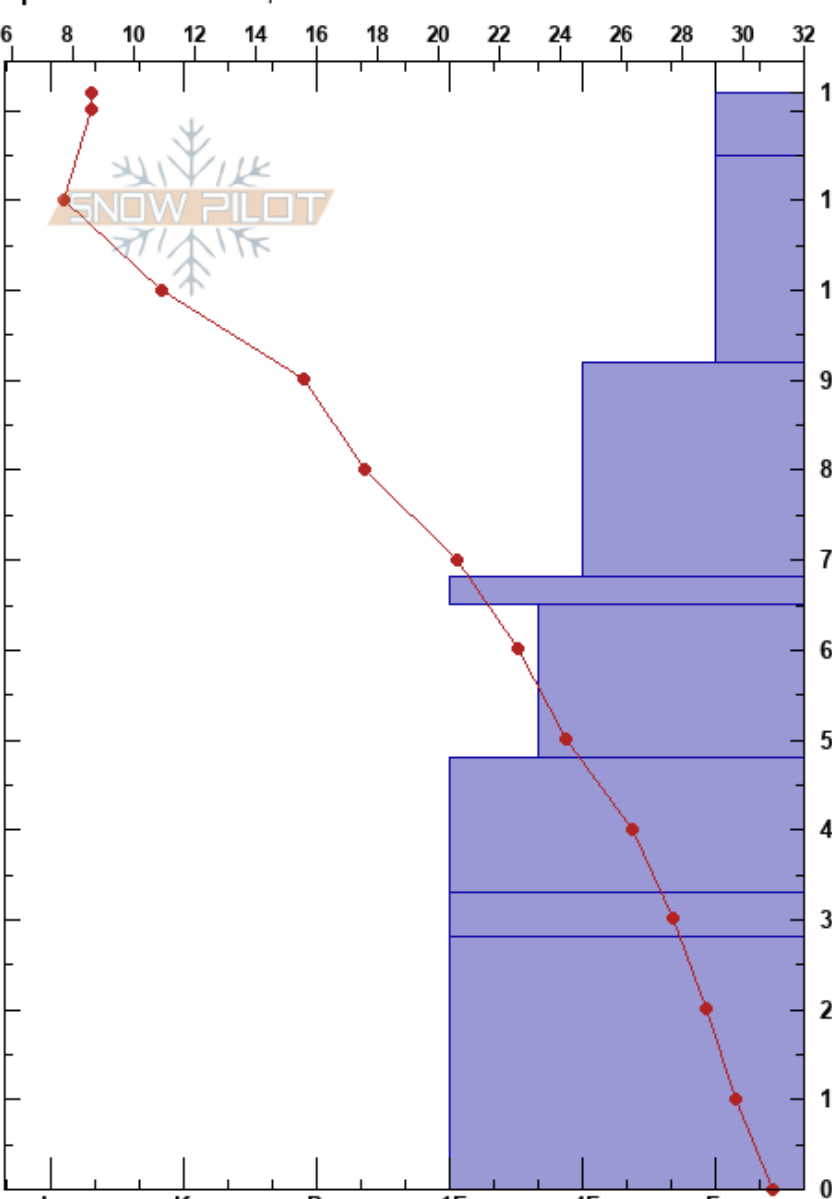

North Boundary Bowl
 Teton Range
 WY
 Elevation: 2631 m
 Aspect: N
 Specifics: We skied slope

Daniel Nagy
 11/20/2022 - 10:55am
 Co-ord: 43.80009N, -110.94489W
 Slope Angle: 33°
 Wind Loading: no

Stability: Good
 Air Temperature: 16.7°F
 Sky Cover: CLR
 Precipitation: NO
 Wind: SW Calm

HS: 122
 PF: 48
 65-48cm: Problematic layer

Form	Crystal Size	Moisture	ρ kg/m ³	Stability tests & Layer comments
*				
/ (Ø)	0.5-1			
□ (/)	0.5-1			
⊗	3-4			← STE @68cm
⊗	2-3			
□	0.5-1			
□	0.5-1			
□				← ECTX