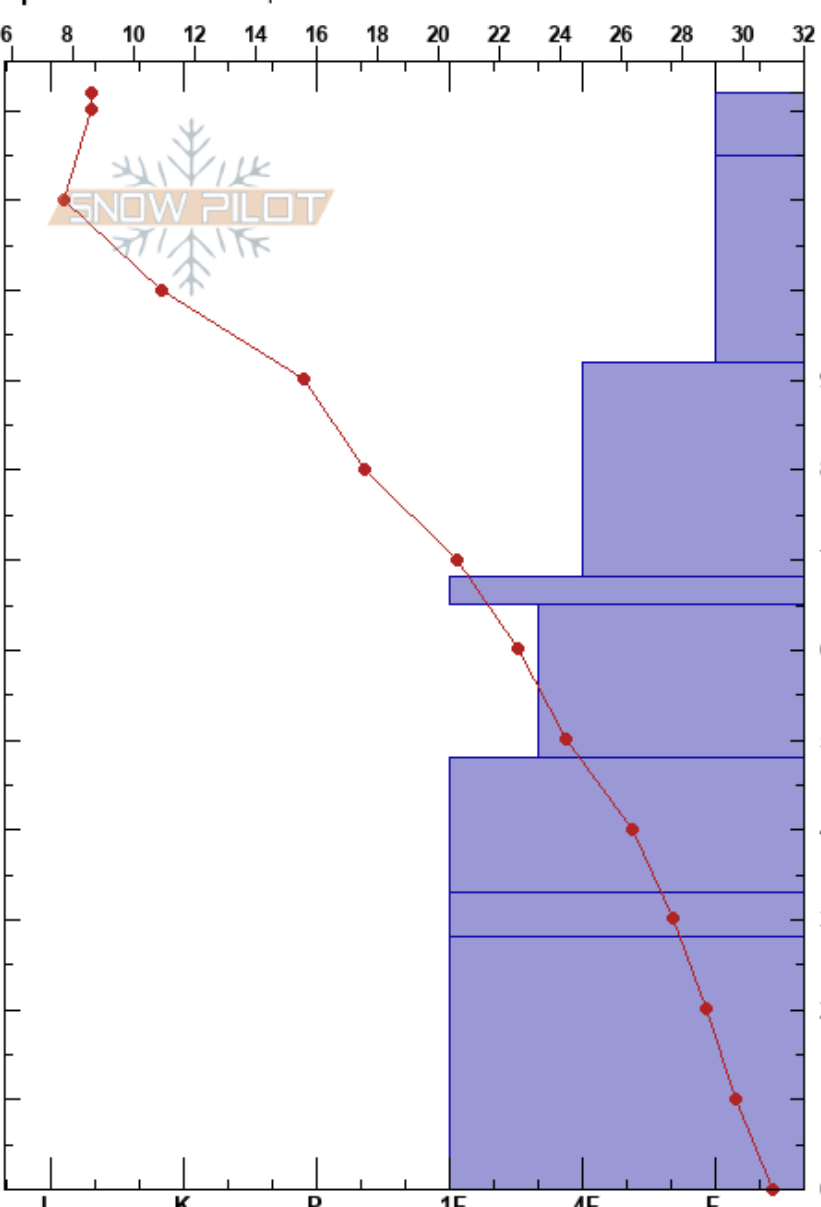

North Boundary Bowl  
 Teton Range  
 WY  
 Elevation: 2631 m  
 Aspect: N  
 Specifics: We skied slope

Daniel Nagy  
 11/20/2022 - 10:55am  
 Co-ord: 43.80009N, -110.94489W  
 Slope Angle: 33°  
 Wind Loading: no

Stability: Good  
 Air Temperature: 16.7°F  
 Sky Cover: CLR  
 Precipitation: NO  
 Wind: SW Calm

HS: 122  
 PF: 48  
 65-48cm: Problematic layer

Elevation (m)	Crystal		Moisture	$\rho$ kg/m <sup>3</sup>	Stability tests & Layer comments
	Form	Size			
122	*				
110	/ (Ø)	0.5-1			
100					
90	□ (/)	0.5-1			
80					
70	⊗	3-4			← STE @68cm
60	⊗	2-3			
50					
40	□	0.5-1			
30	□	0.5-1			
20					
10	□				
0					← ECTX