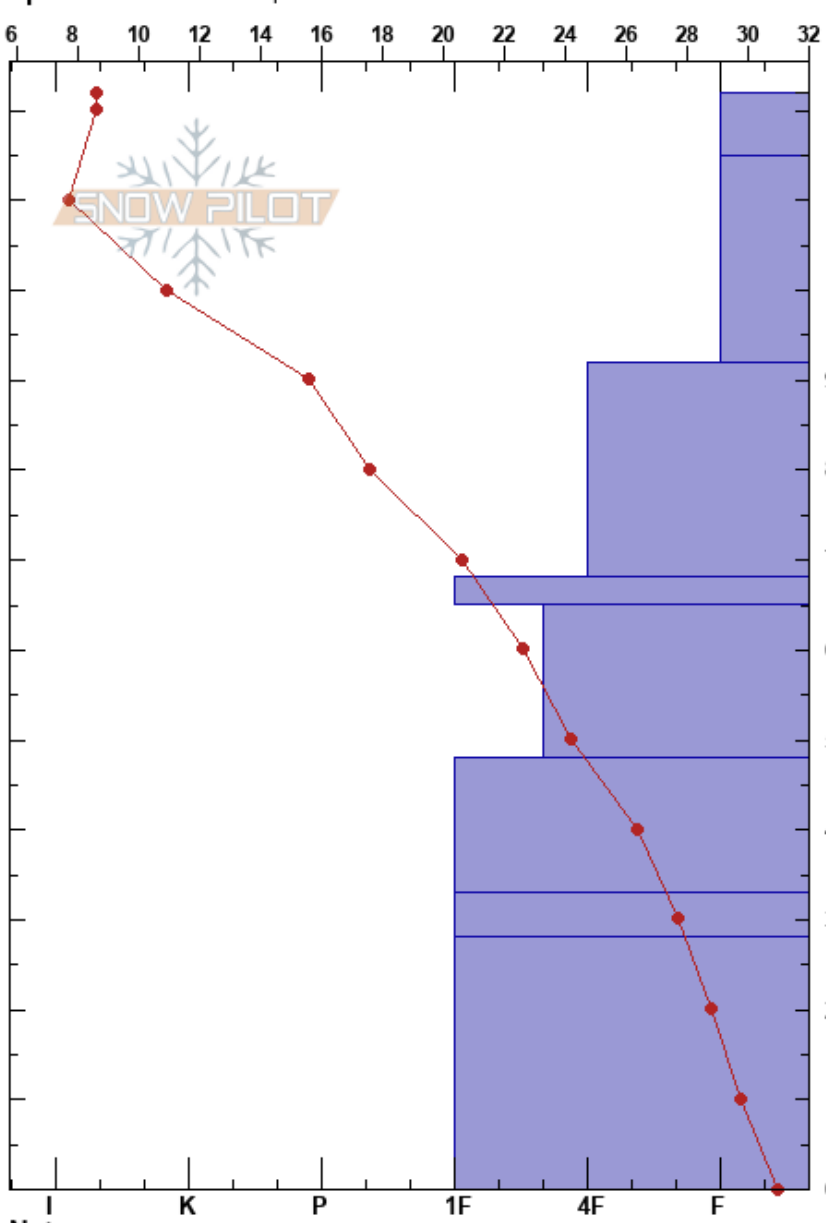

North Boundary Bowl
 Teton Range
 WY
 Elevation: 2631 m
 Aspect: N
 Specifics: We skied slope

Daniel Nagy
 11/20/2022 - 10:55am
 Co-ord: 43.80009N, -110.94489W
 Slope Angle: 33°
 Wind Loading: no

Stability: Good
 HS: 122
 Air Temperature: 16.7°F PF: 48 65-48cm: Problematic layer
 Sky Cover: CLR
 Precipitation: NO
 Wind: SW Calm

Elevation (m)	Crystal		Moisture	ρ kg/m ³	Stability tests & Layer comments
	Form	Size			
122	*				
110 - 100	/ (Ø)	0.5-1			
90 - 80	□ (/)	0.5-1			
70	⊗	3-4			← STE @68cm
60 - 50	⊗	2-3			
40 - 30	□	0.5-1			
30	□	0.5-1			
0	□				← ECTX