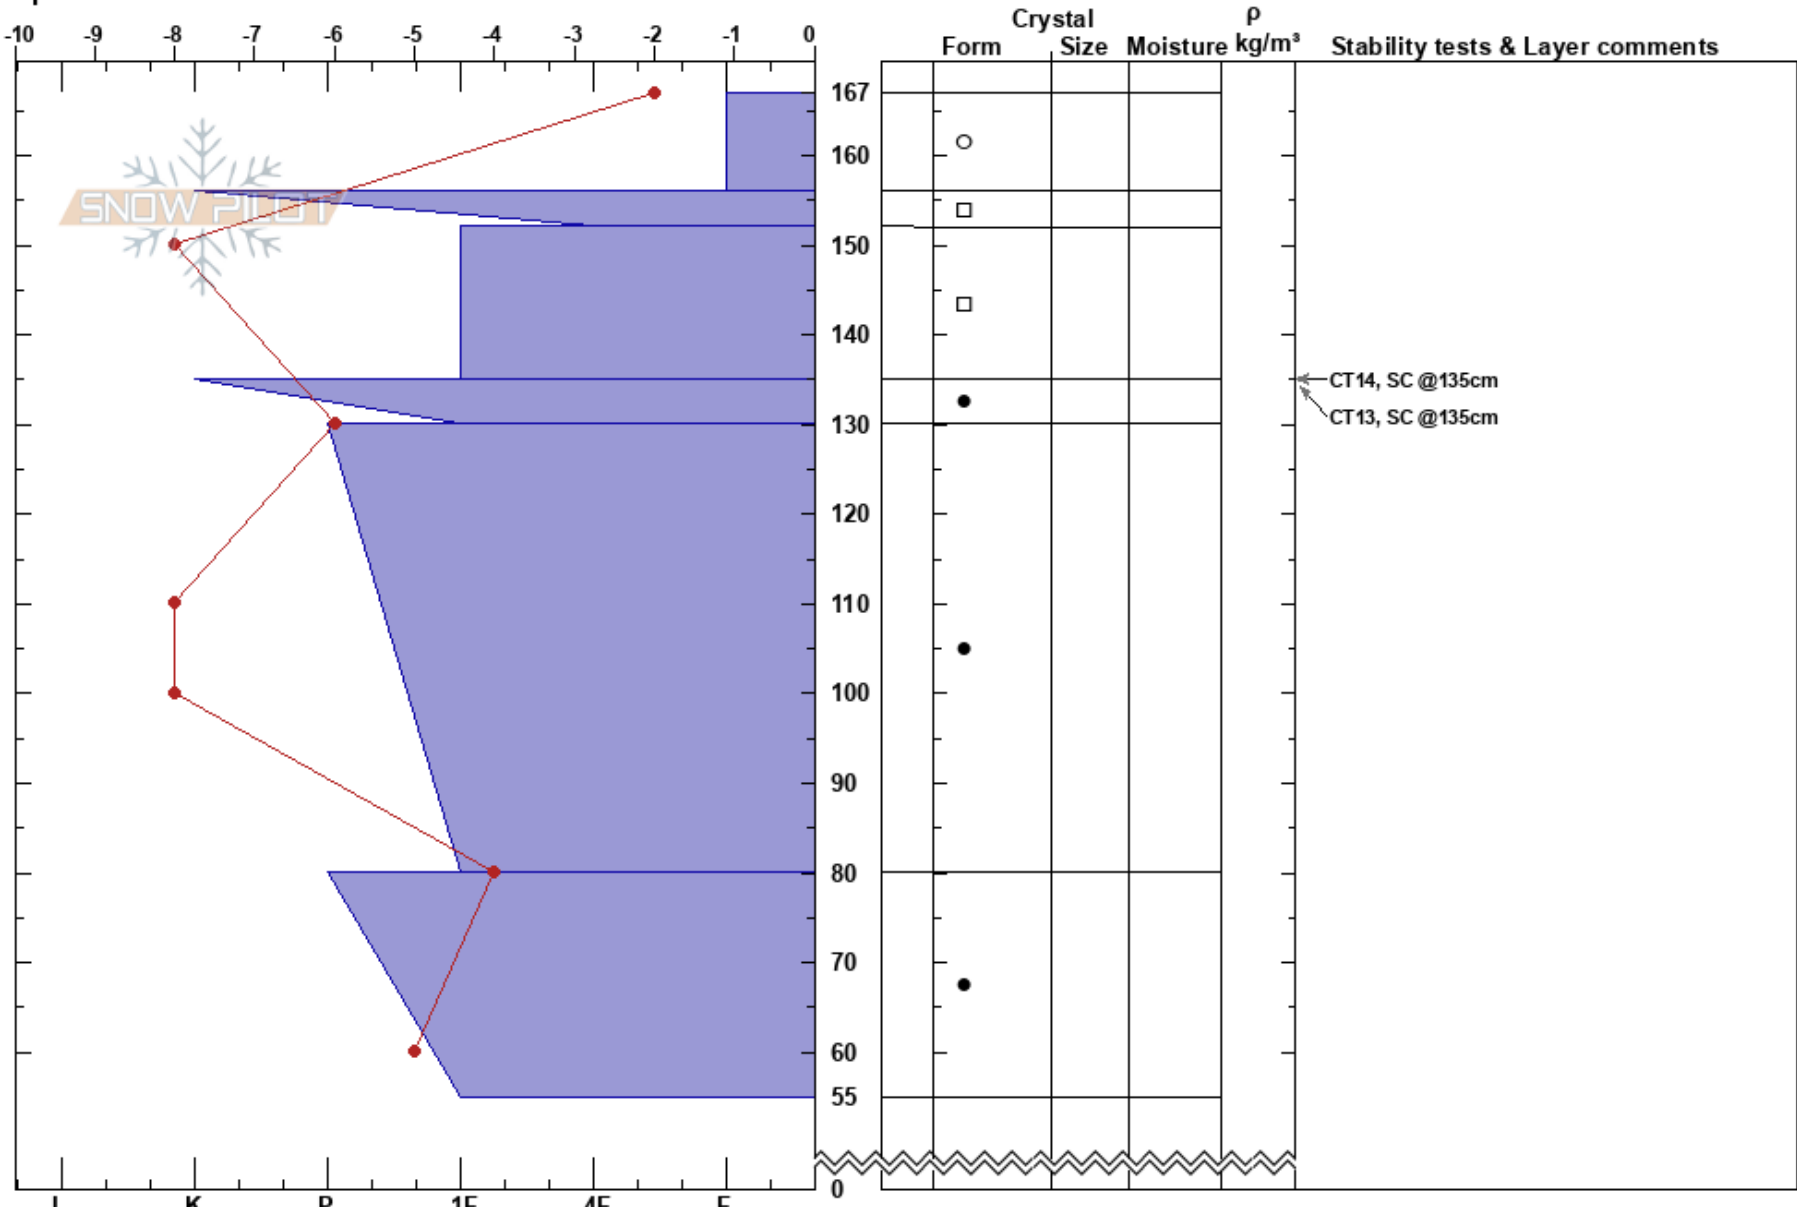

Manson Glades
 Purcell
 BC
 Elevation: 2116 m
 Aspect: SE
 Specifics:

Jonathan Beaupre
 26/02/2022 - 13:15
 Co-ord: 49.80663N, -116.35028W
 Slope Angle: 18°
 Wind Loading:

Stability:
 Air Temperature: 0.2°C
 Sky Cover: CLR
 Precipitation: NO
 Wind:

HS: 167
 Layer Notes:

← CT14, SC @135cm
 ← CT13, SC @135cm

Notes: