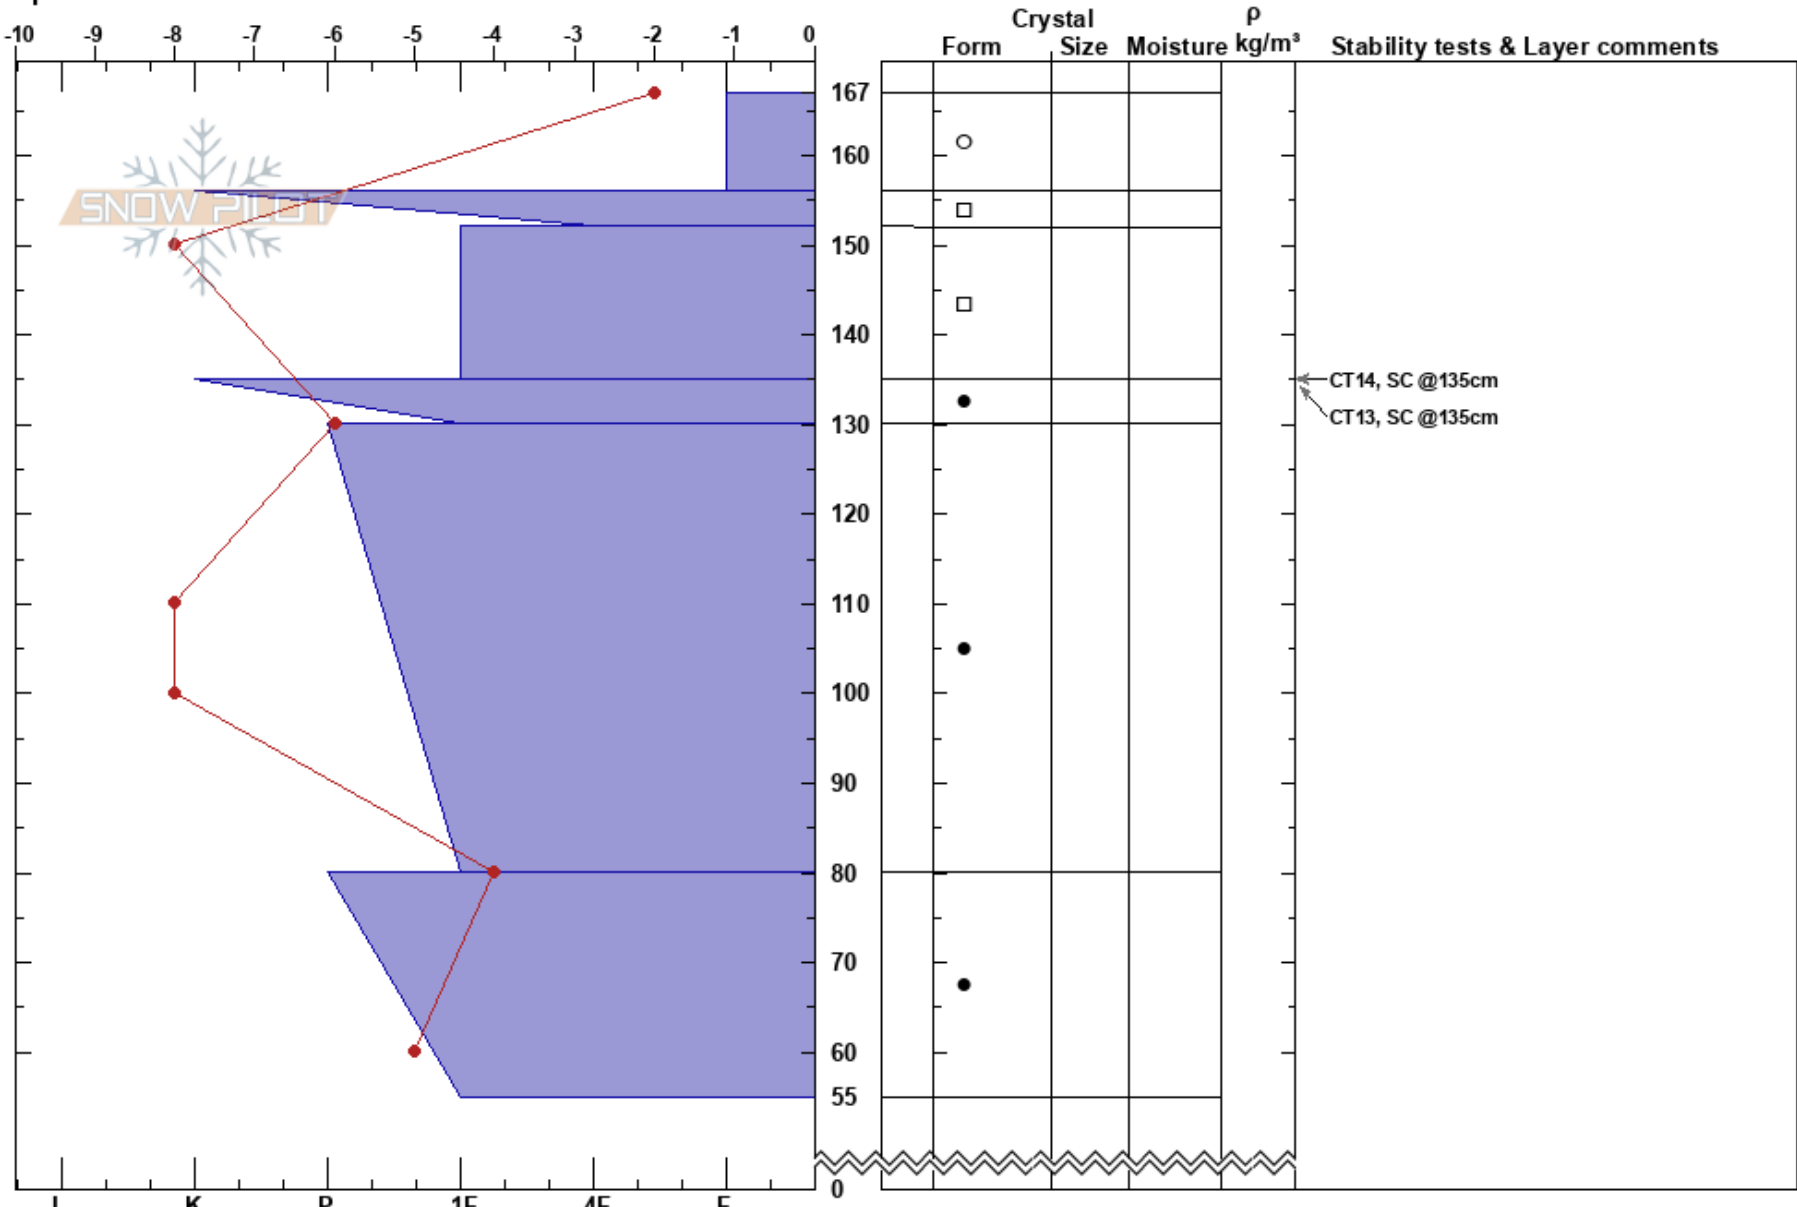

Manson Glades  
 Purcell  
 BC  
 Elevation: 2116 m  
 Aspect: SE  
 Specifics:

Jonathan Beaupre  
 26/02/2022 - 13:15  
 Co-ord: 49.80663N, -116.35028W  
 Slope Angle: 18°  
 Wind Loading:

Stability:  
 Air Temperature: 0.2°C  
 Sky Cover: CLR  
 Precipitation: NO  
 Wind:

HS: 167  
 Layer Notes:

← CT14, SC @135cm  
 ← CT13, SC @135cm

Notes: