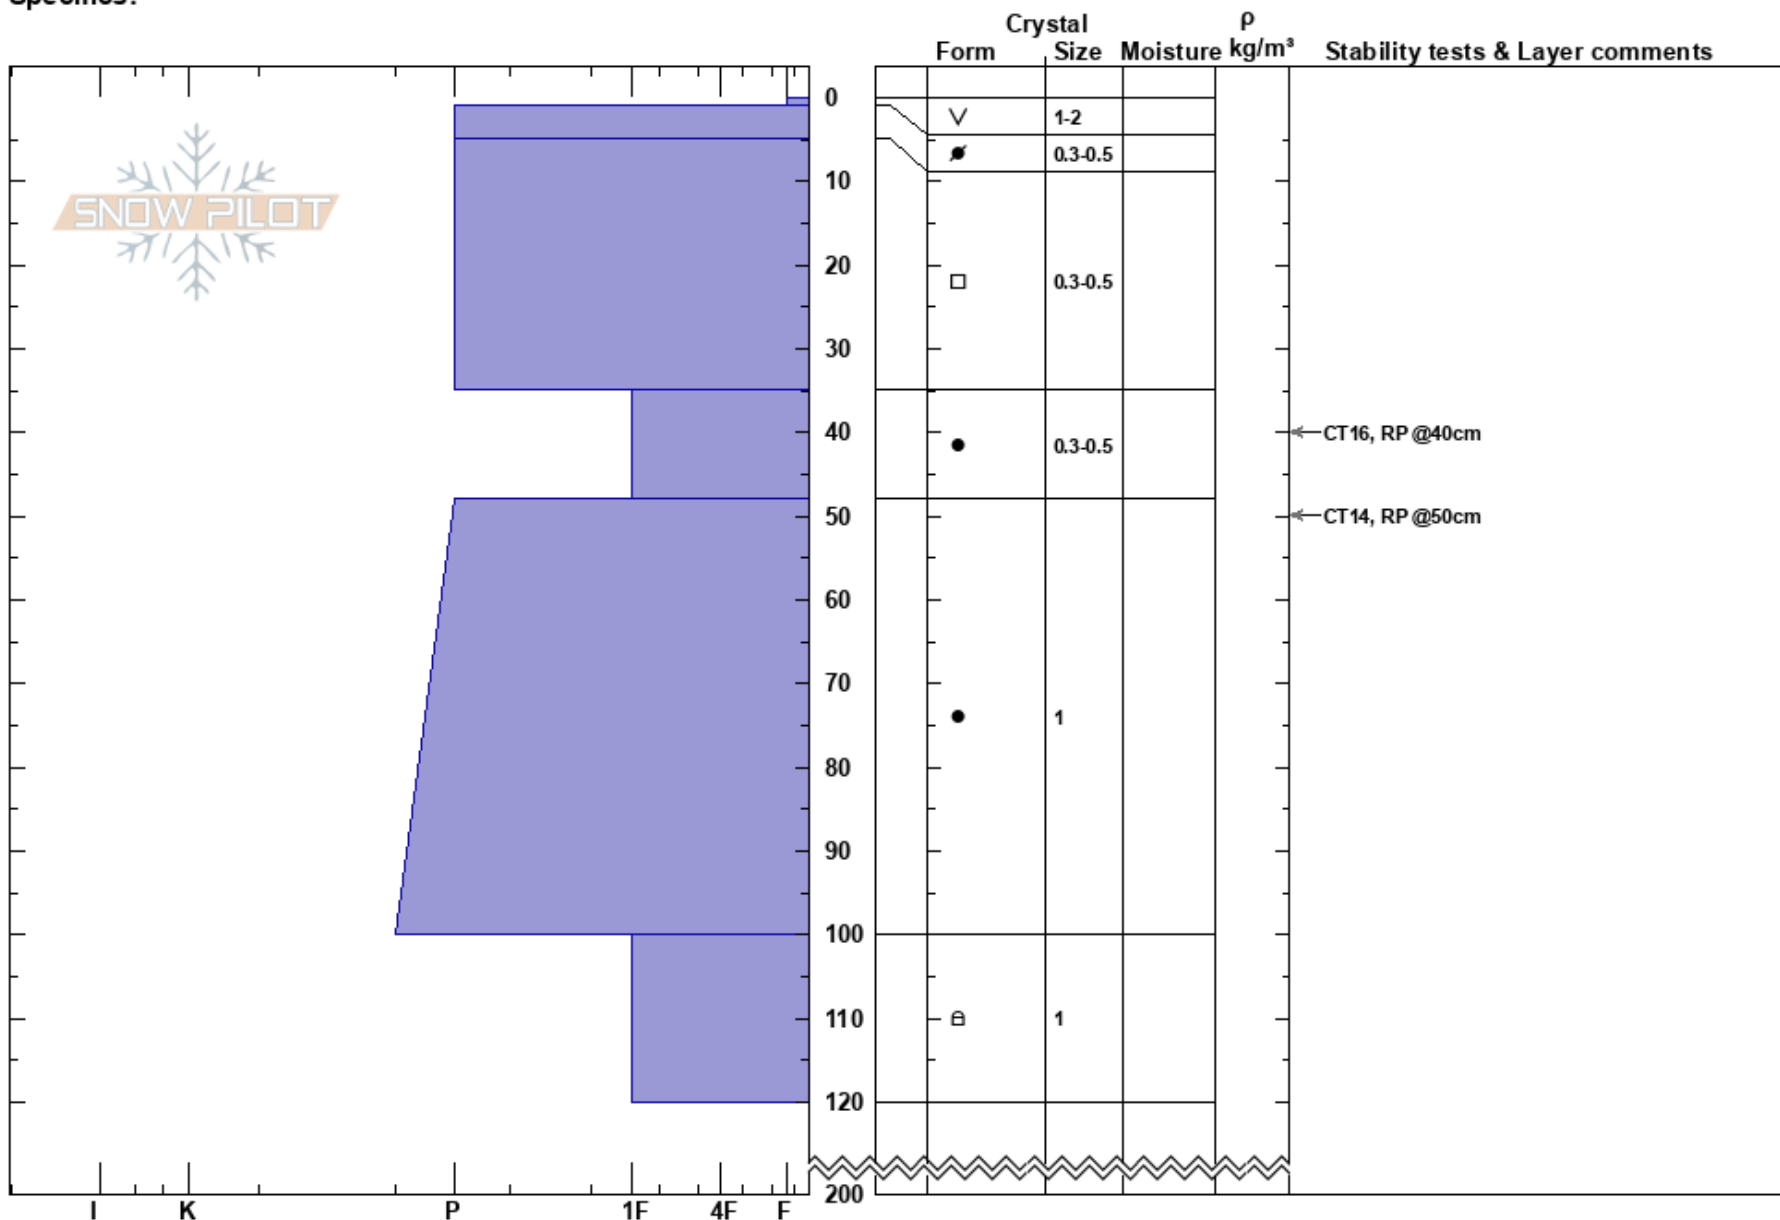

Cat Ski Drop Off
 Canadian Rockies
 AB
 Elevation: 2220 m
 Aspect: E
 Specifics:

Jake Foster
 21/01/2017 - 11:28
 Co-ord: 49.29588N, -114.42896W
 Slope Angle: 32°
 Wind Loading:

Stability: HS:200
 Air Temperature:
 Sky Cover: FEW
 Precipitation: NO
 Wind: Light Breeze
 Layer Notes:

Notes: Test profile.
 TL Ridgetop. Solar exposed. Slight wind shelter with light tree spacing.
 No obs below 120