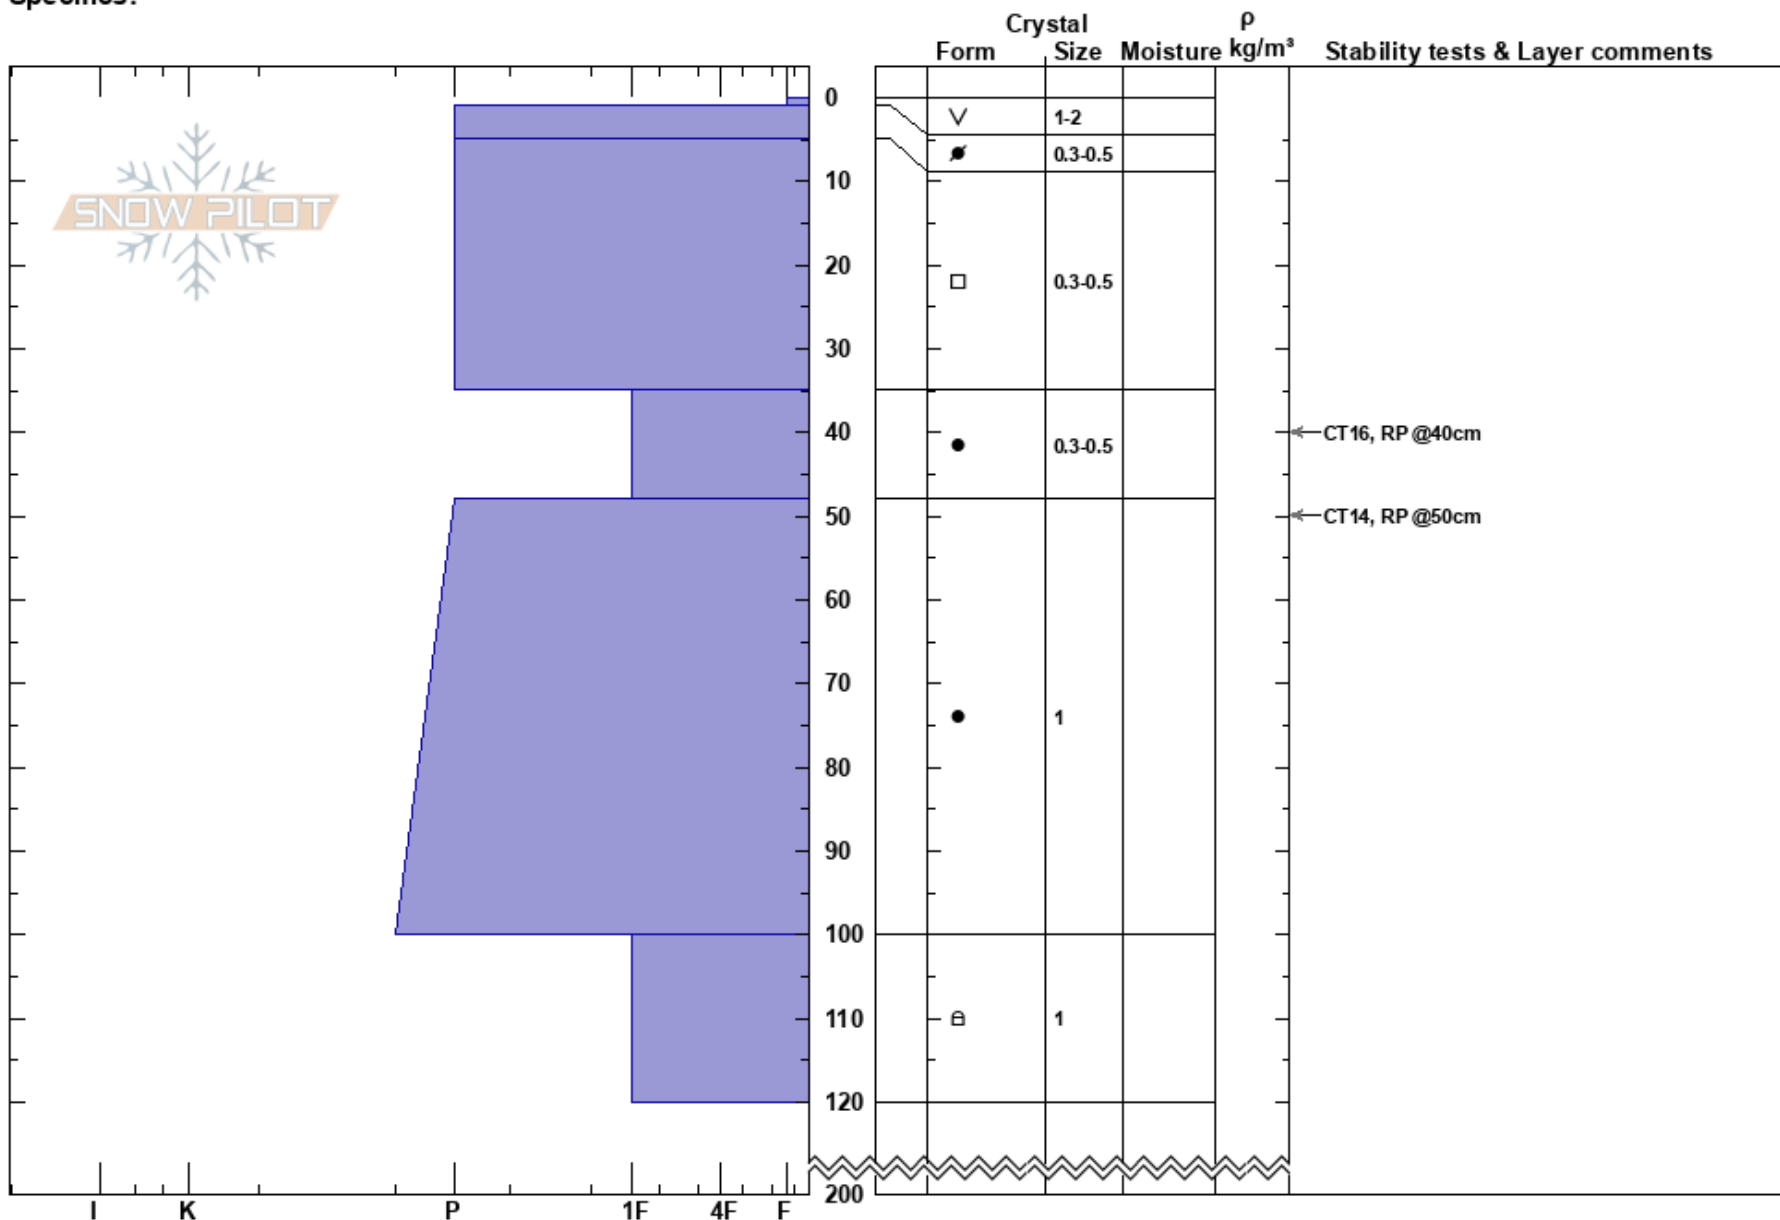

Cat Ski Drop Off
 Canadian Rockies
 AB
 Elevation: 2220 m
 Aspect: E
 Specifics:

Jake Foster
 21/01/2017 - 11:28
 Co-ord: 49.29588N, -114.42896W
 Slope Angle: 32°
 Wind Loading:

Stability: HS:200
 Layer Notes:
 Air Temperature:
 Sky Cover: FEW
 Precipitation: NO
 Wind: Light Breeze

Notes: Test profile.
 TL Ridgetop. Solar exposed. Slight wind shelter with light tree spacing.
 No obs below 120