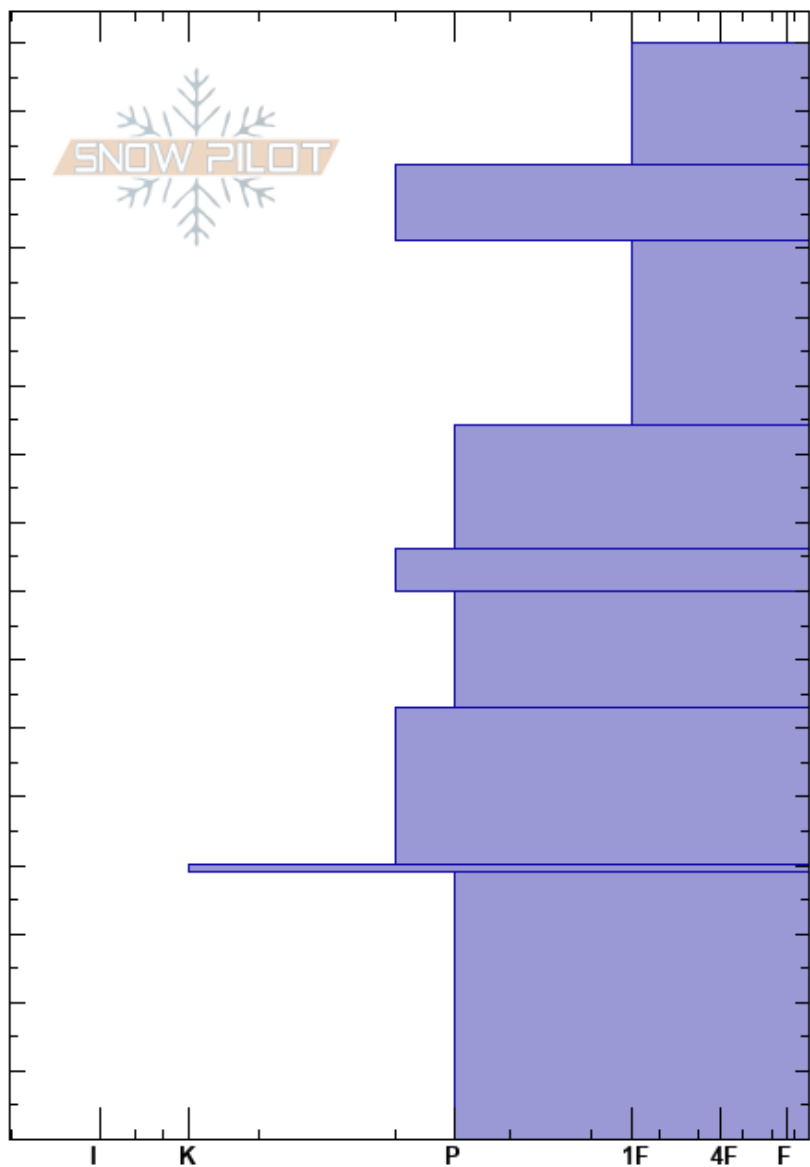

Cat Ski Drop Off  
 Canadian Rockies  
 AB  
 Elevation: 2200 m  
 Aspect: E  
 Specifics:

Jake Foster  
 07/01/2017 - 10:18  
 Co-ord: 49.29636N, -114.42807W  
 Slope Angle: 20°  
 Wind Loading:

Stability: HS: 160  
 Air Temperature:  
 Sky Cover: SCT  
 Precipitation: NO  
 Wind: Light Breeze

Layer Notes:

Crystal Form	Crystal Size	Moisture	$\rho$ kg/m <sup>3</sup>	Stability tests & Layer comments
/	0.5			
☐	0.5			
○	1			
○	1-2			
○	0.5-1			
☐	1-2			DT29, RP @80cm DT22, RP @80cm
☐	1-2			
■				
☐	2			