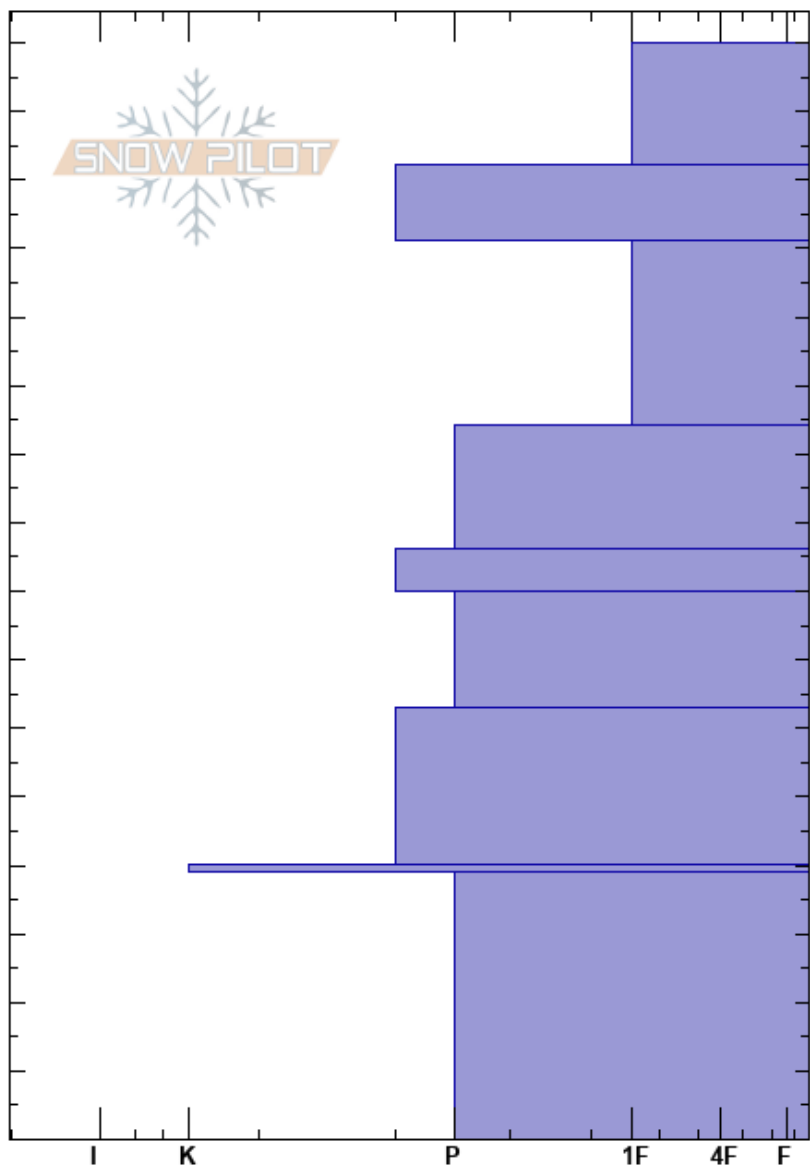

Cat Ski Drop Off
 Canadian Rockies
 AB
 Elevation: 2200 m
 Aspect: E
 Specifics:

Jake Foster
 07/01/2017 - 10:18
 Co-ord: 49.29636N, -114.42807W
 Slope Angle: 20°
 Wind Loading:

Stability:
 Air Temperature:
 Sky Cover: SCT
 Precipitation: NO
 Wind: Light Breeze

HS: 160

Layer Notes:

Height (m)	Crystal		Moisture	ρ kg/m ³	Stability tests & Layer comments
	Form	Size			
160					
150	/	0.5			
140	☐	0.5			
130					
120	○	1			
110					
100	○	1-2			
90					
80	○	0.5-1			DT29, RP @80cm DT22, RP @80cm
70	☐	1-2			
60					
50	☐	1-2			
40	■				
30					
20	☐	2			
10					
0					