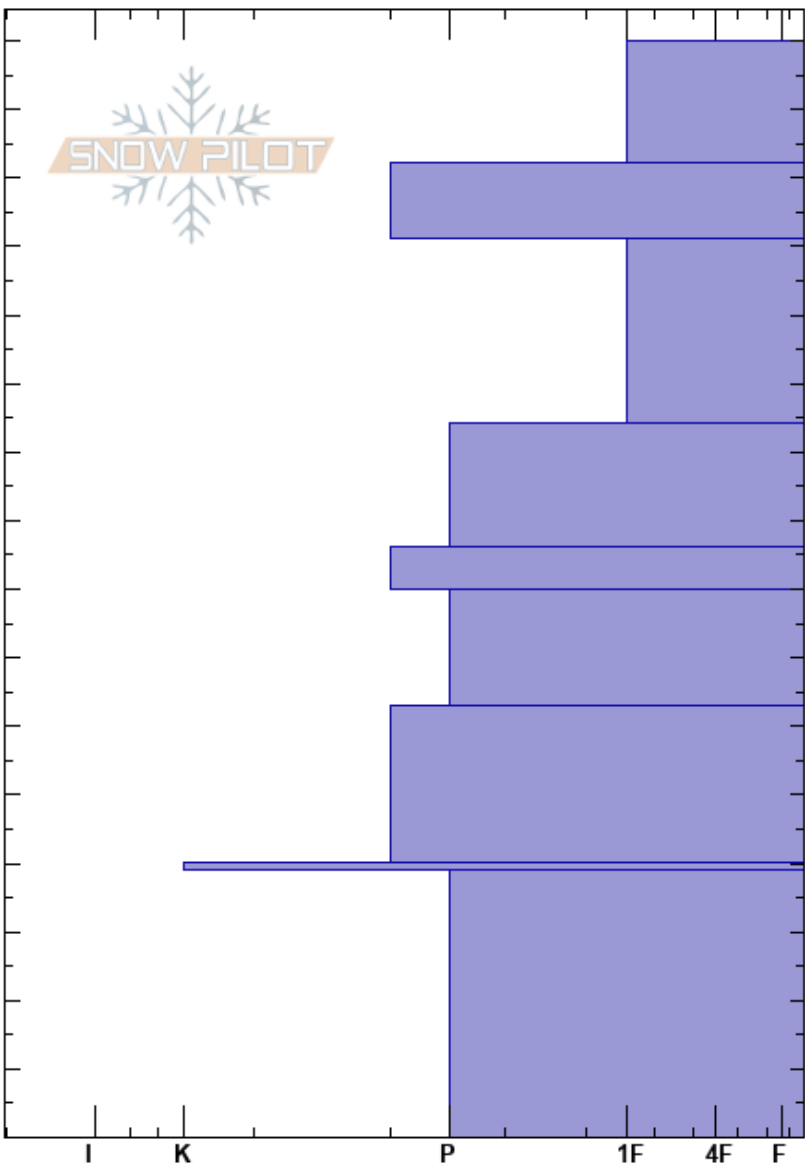

Cat Ski Drop Off
 Canadian Rockies
 AB
 Elevation: 2200 m
 Aspect: E
 Specifics:

Jake Foster
 07/01/2017 - 10:18
 Co-ord: 49.29636N, -114.42807W
 Slope Angle: 20°
 Wind Loading:

Stability:
 Air Temperature:
 Sky Cover: SCT
 Precipitation: NO
 Wind: Light Breeze

HS: 160

Layer Notes:

Depth (cm)	Crystal		Moisture	ρ kg/m ³	Stability tests & Layer comments
	Form	Size			
160					
150	/	0.5			
140	☐	0.5			
130					
120	○	1			
110					
100	○	1-2			
90					
80	○	0.5-1			
70	☐	1-2			DT29, RP @80cm DT22, RP @80cm
60					
50	☐	1-2			
40	■				
30					
20	☐	2			
10					
0					