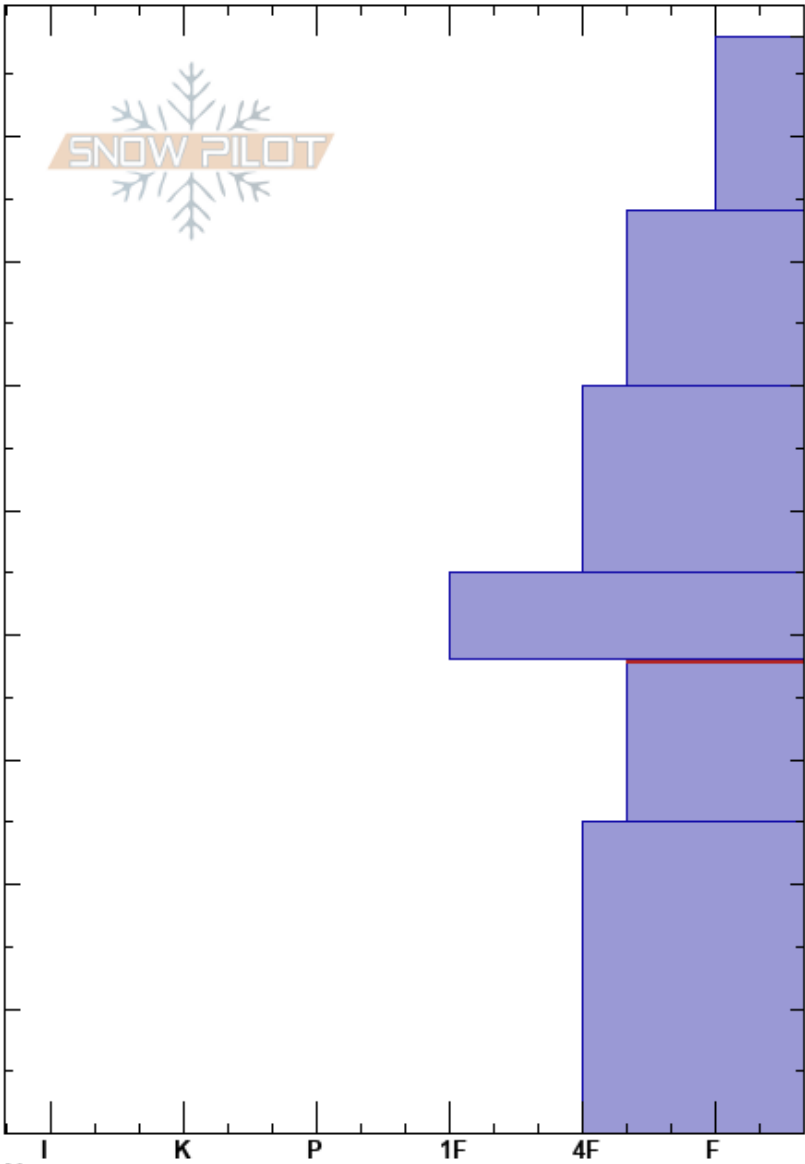

The Ramp
 Bridger Range
 MT
 Elevation: 8159 ft
 Aspect:
 Specifics: Ski tracks on slope; We skied slope

Dave Zinn
 11/12/2022 - 12:00pm
 Co-ord: 45.82925N, -110.93129W
 Slope Angle: 33°
 Wind Loading:

Stability: Good HS:88
 Air Temperature: 38-25cm: Problematic layer
 Sky Cover: FEW
 Precipitation: NO
 Wind: Calm

Crystal Form	Crystal Size	Moisture	ρ kg/m ³	Stability tests & Layer comments
+				
/				
/				
⊙⊙				← ECTN23 @38cm
□	1			
□	1			