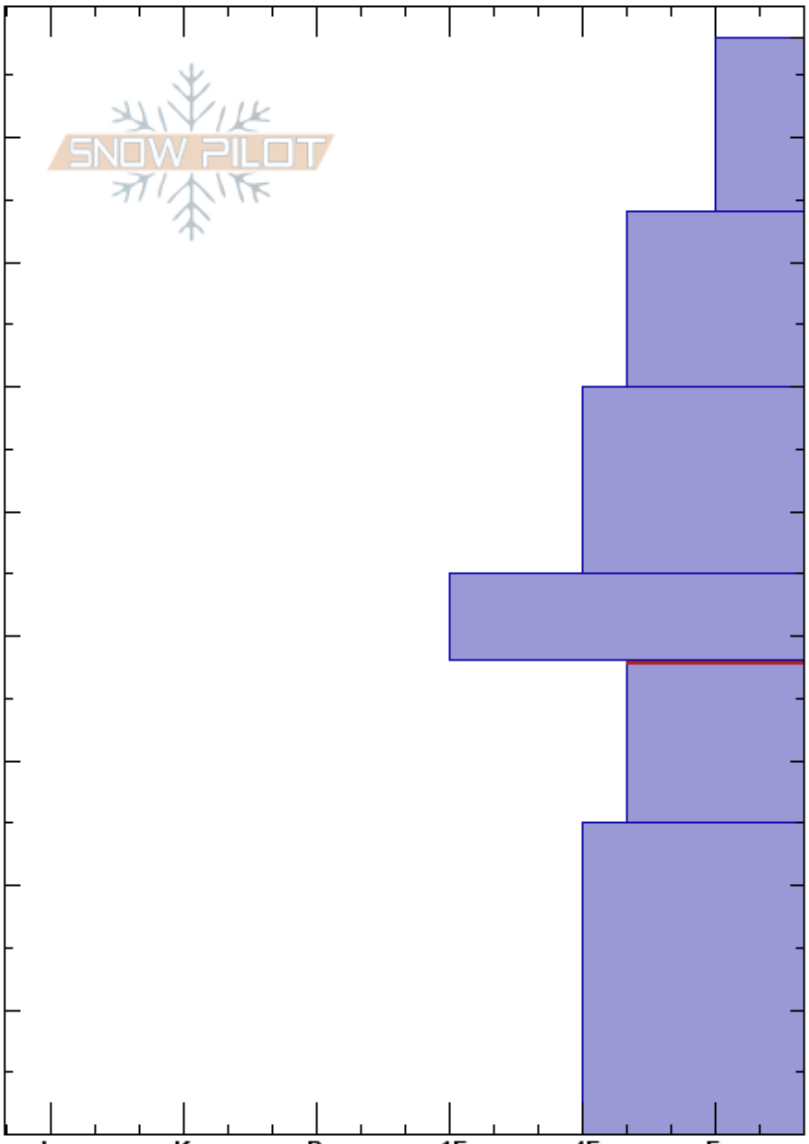

The Ramp
 Bridger Range
 MT
 Elevation: 8159 ft
 Aspect:
 Specifics: Ski tracks on slope; We skied slope

Dave Zinn
 11/12/2022 - 12:00pm
 Co-ord: 45.82925N, -110.93129W
 Slope Angle: 33°
 Wind Loading:

Stability: Good HS:88
 Air Temperature: 38-25cm: Problematic layer
 Sky Cover: FEW
 Precipitation: NO
 Wind: Calm

Crystal Form	Crystal Size	Moisture	ρ kg/m ³	Stability tests & Layer comments
+				
/				
/				
⊙⊙				← ECTN23 @38cm
□	1			
□	1			