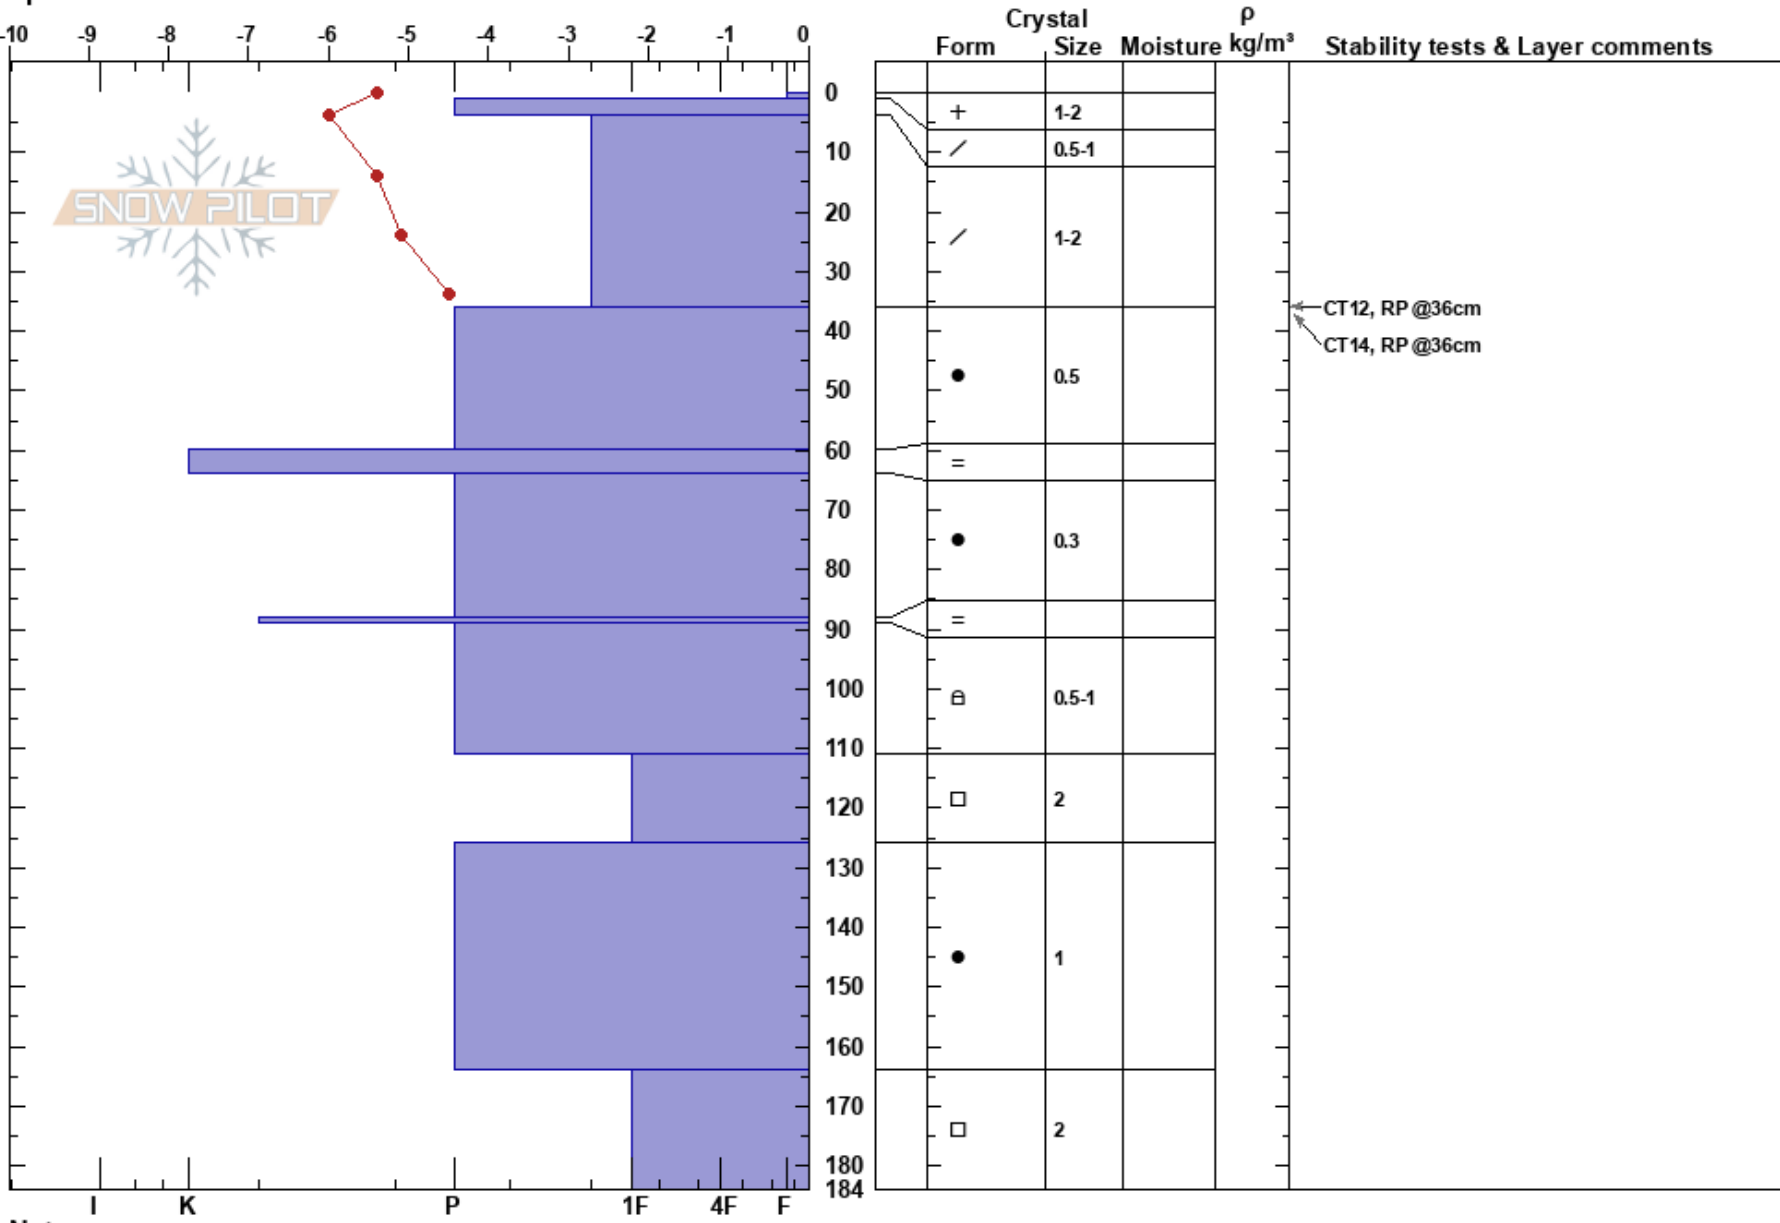

Haavy's Overhead
 Canadian Rockies
 AB
 Elevation: 2125 m
 Aspect: SE
 Specifics:

Jake Foster
 22/02/2016 - 14:30
 Co-ord:
 Slope Angle: 35°
 Wind Loading: yes

Stability:
 Air Temperature: -4.7°C
 Sky Cover: BKN
 Precipitation: NO
 Wind: SW Light Breeze

HS: 184 Layer Notes:

Notes: