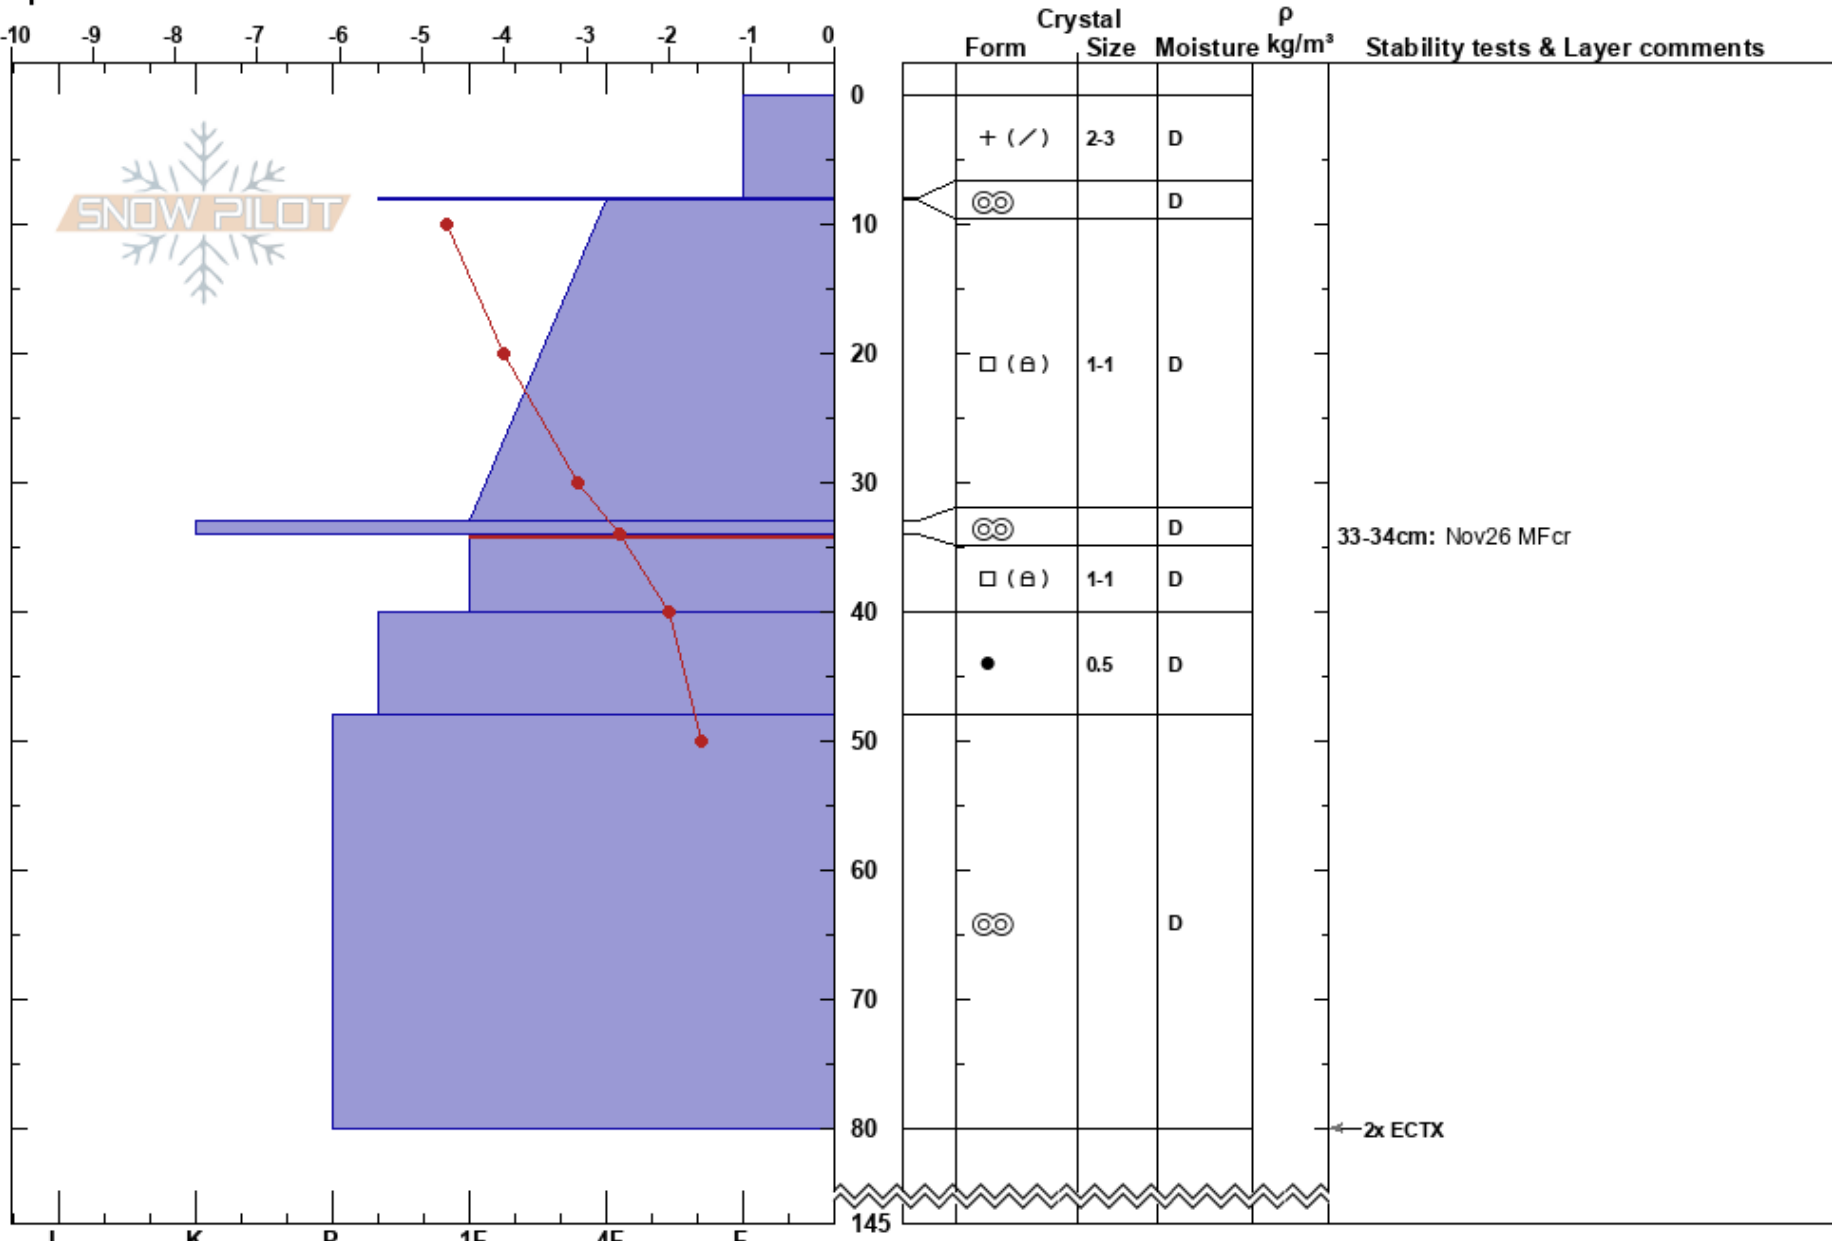

Lower Disease Ridge  
Whistler  
BC  
Elevation: 1979 m  
Aspect: N  
Specifics:

Stian Langeland  
17/12/2017 - 11:50  
Co-ord: 10U 508596W 5546806N  
Slope Angle: 34°  
Wind Loading: no

Stability:  
Air Temperature: -7°C  
Sky Cover: BKN  
Precipitation: NO  
Wind: Light Breeze

HS: 145  
PF: 25  
Layer Notes:  
33-34cm: Nov26 MFcr  
34-40cm: Problematic layer

**Notes:** - Lee, Open, Shaded slope in the ALP. Rocky ground.  
- Variable vind.  
- Ski cut 20m above pit. No results  
- Did not observe below 80cm