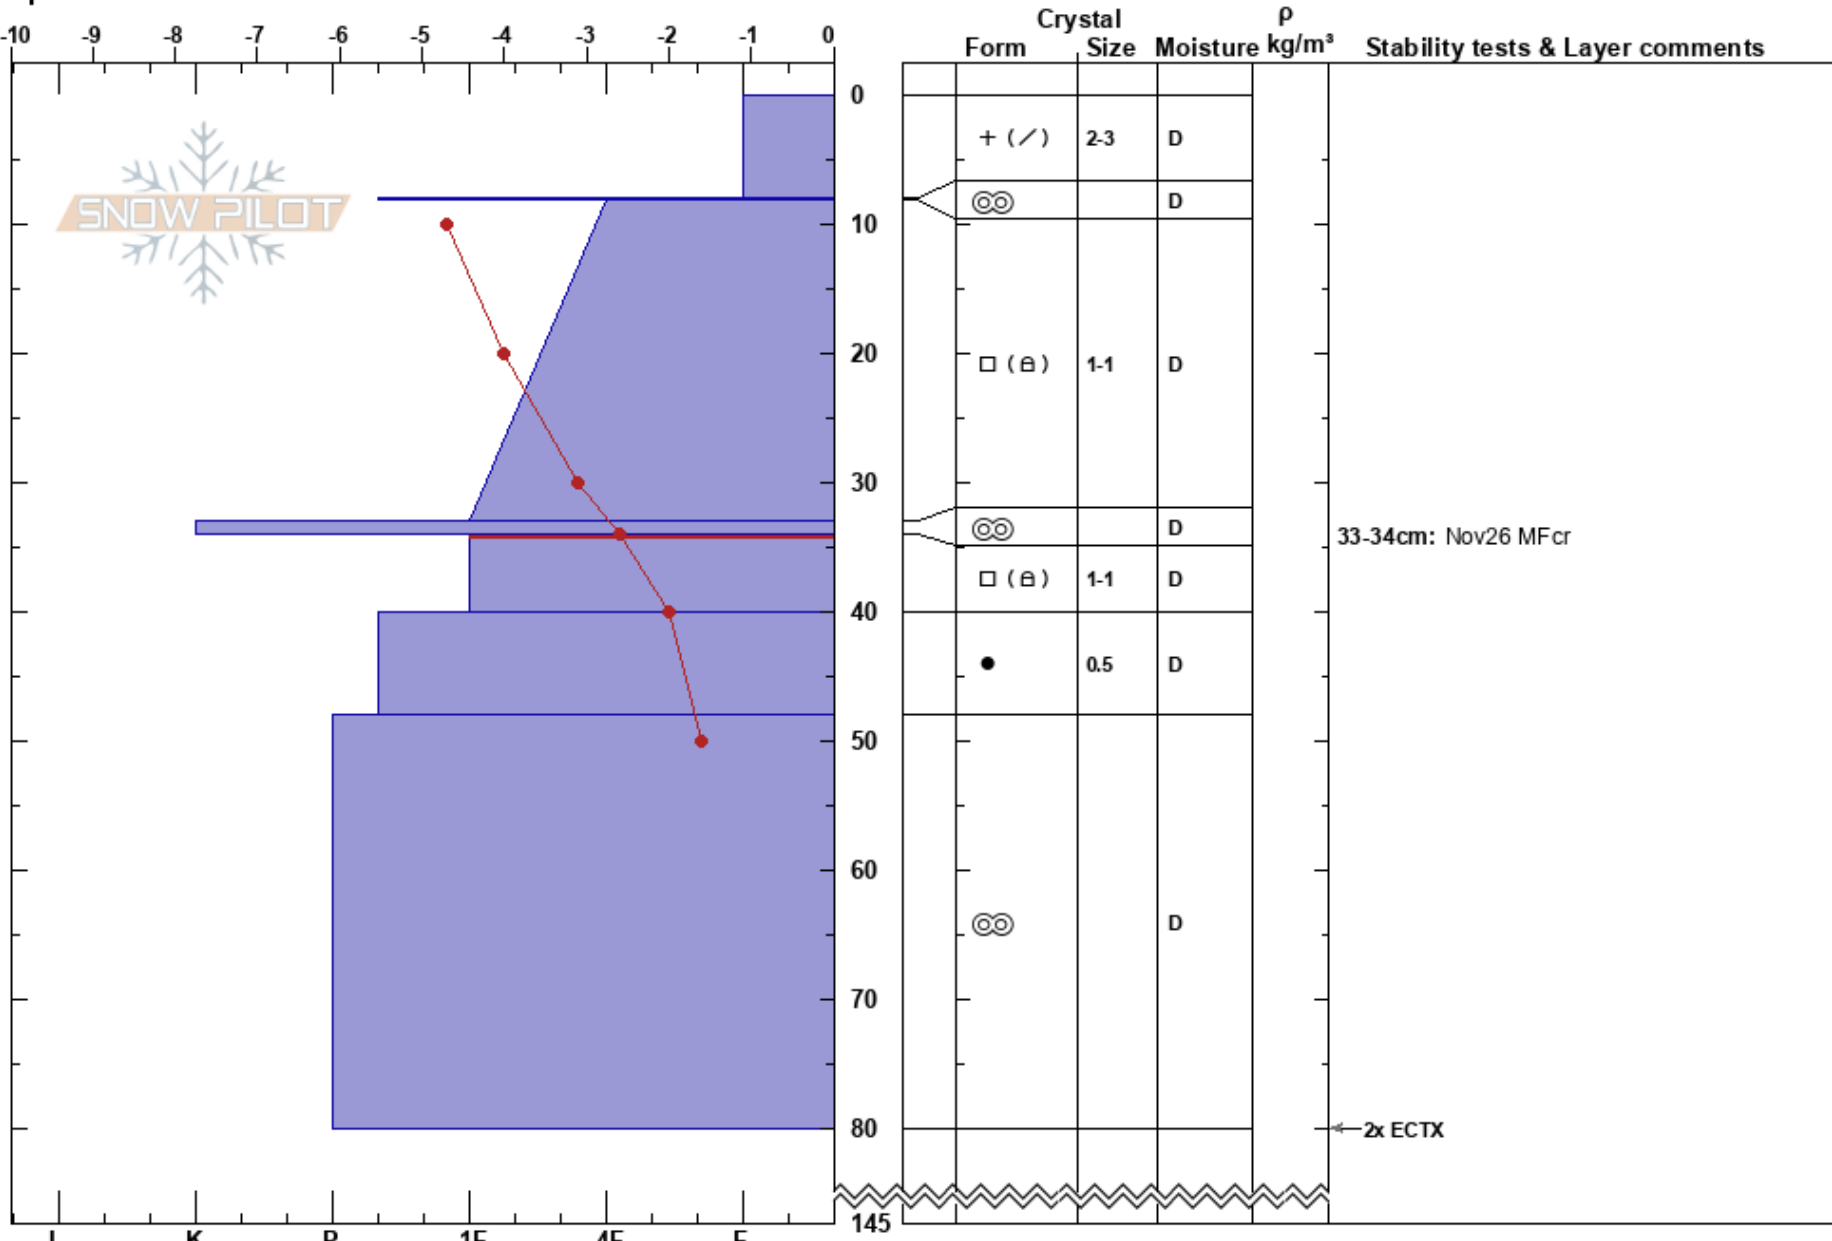

Lower Disease Ridge  
Whistler  
BC  
Elevation: 1979 m  
Aspect: N  
Specifics:

Stian Langeland  
17/12/2017 - 11:50  
Co-ord: 10U 508596W 5546806N  
Slope Angle: 34°  
Wind Loading: no

Stability:  
Air Temperature: -7°C  
Sky Cover: BKN  
Precipitation: NO  
Wind: Light Breeze

HS: 145  
PF: 25  
33-34cm: Nov26 MFcr  
34-40cm: Problematic layer

**Notes:** - Lee, Open, Shaded slope in the ALP. Rocky ground.  
- Variable vind.  
- Ski cut 20m above pit. No results  
- Did not observe below 80cm