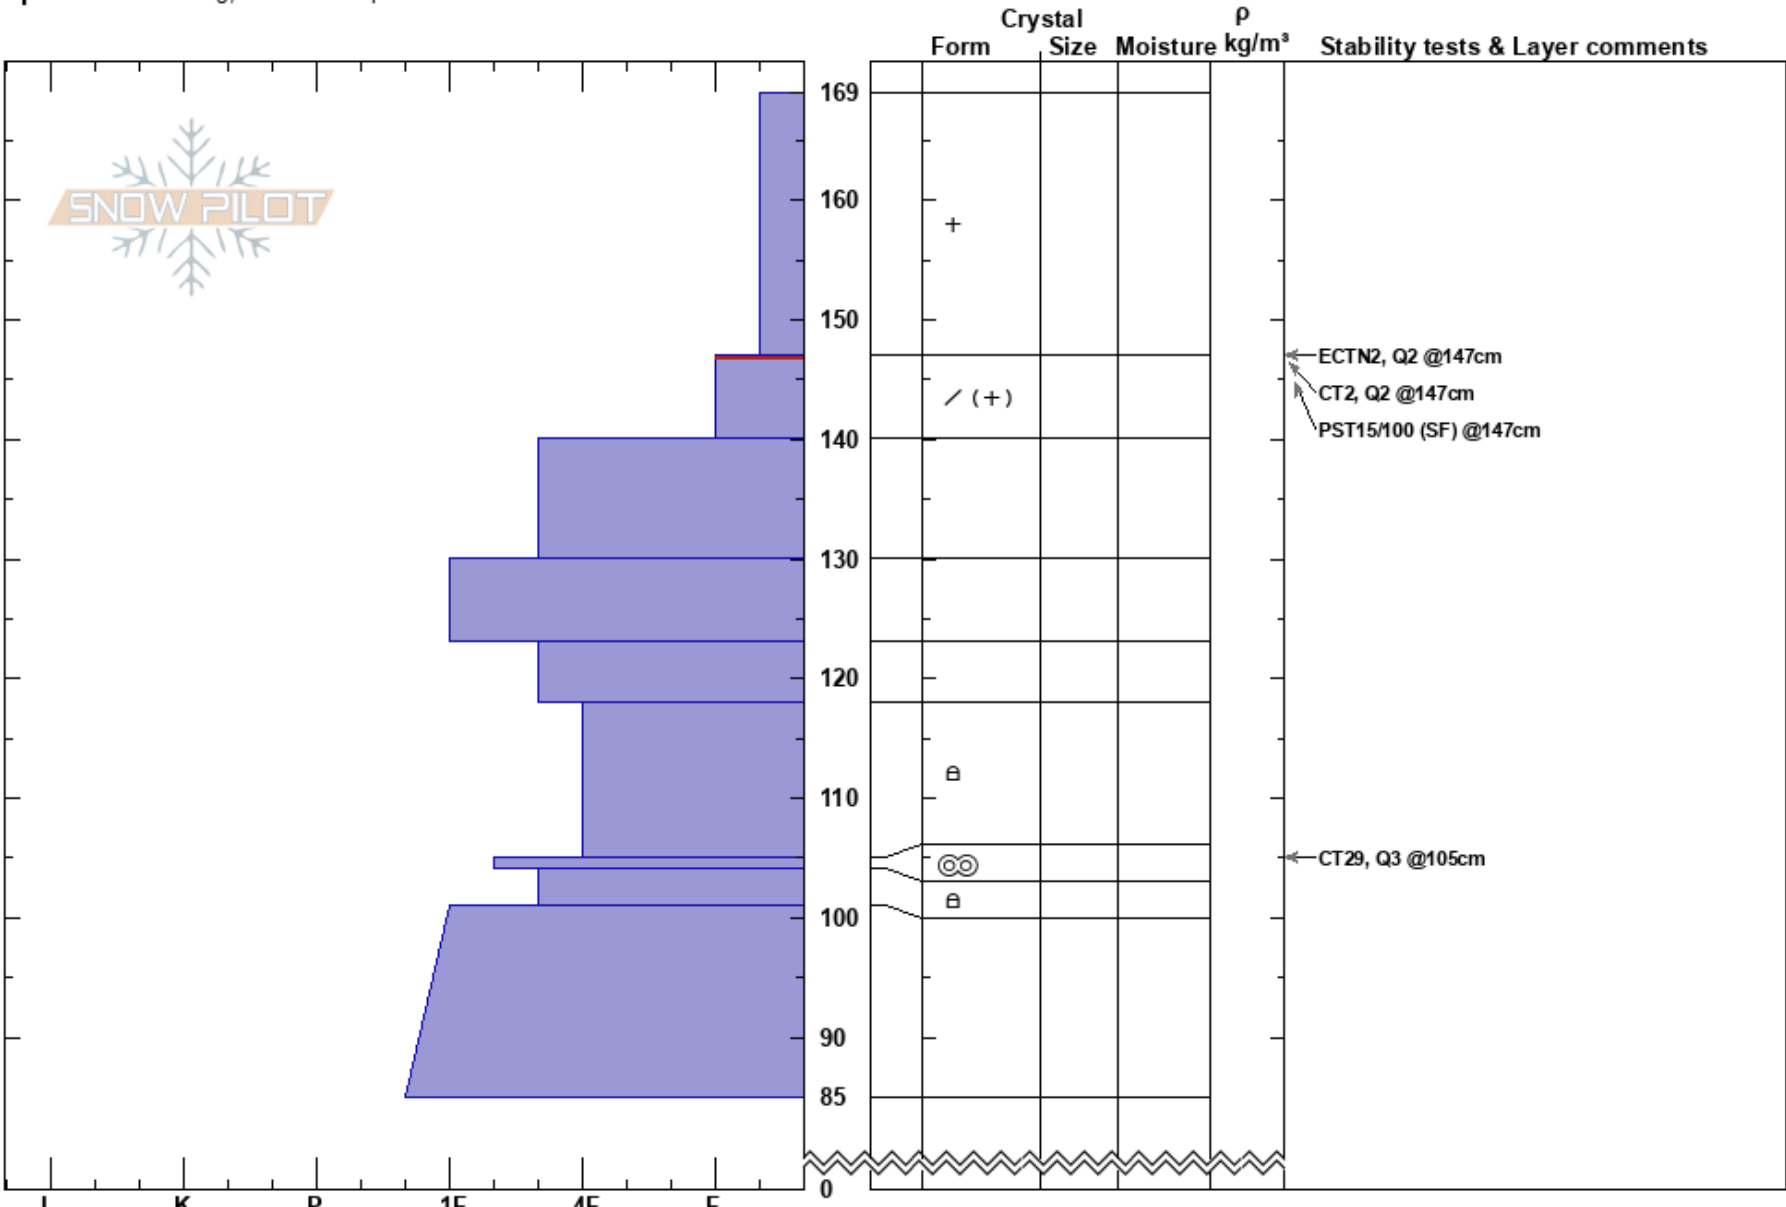

Maid of mist cirque
 Gallatin Range-N
 MT
 Elevation: 9000 ft
 Aspect: 50°
 Specifics: Cracking; We skied slope

Alex Marienthal
 12/16/2017 - 1:00pm
 Co-ord: 45.41687N, -110.97354W
 Slope Angle: 20°
 Wind Loading: previous

Stability: Fair Stable
 Air Temperature:
 Sky Cover: OVC
 Precipitation: S2
 Wind: Calm

HS: 169
 Layer Notes:
 147-140cm: Problematic layer

Notes: