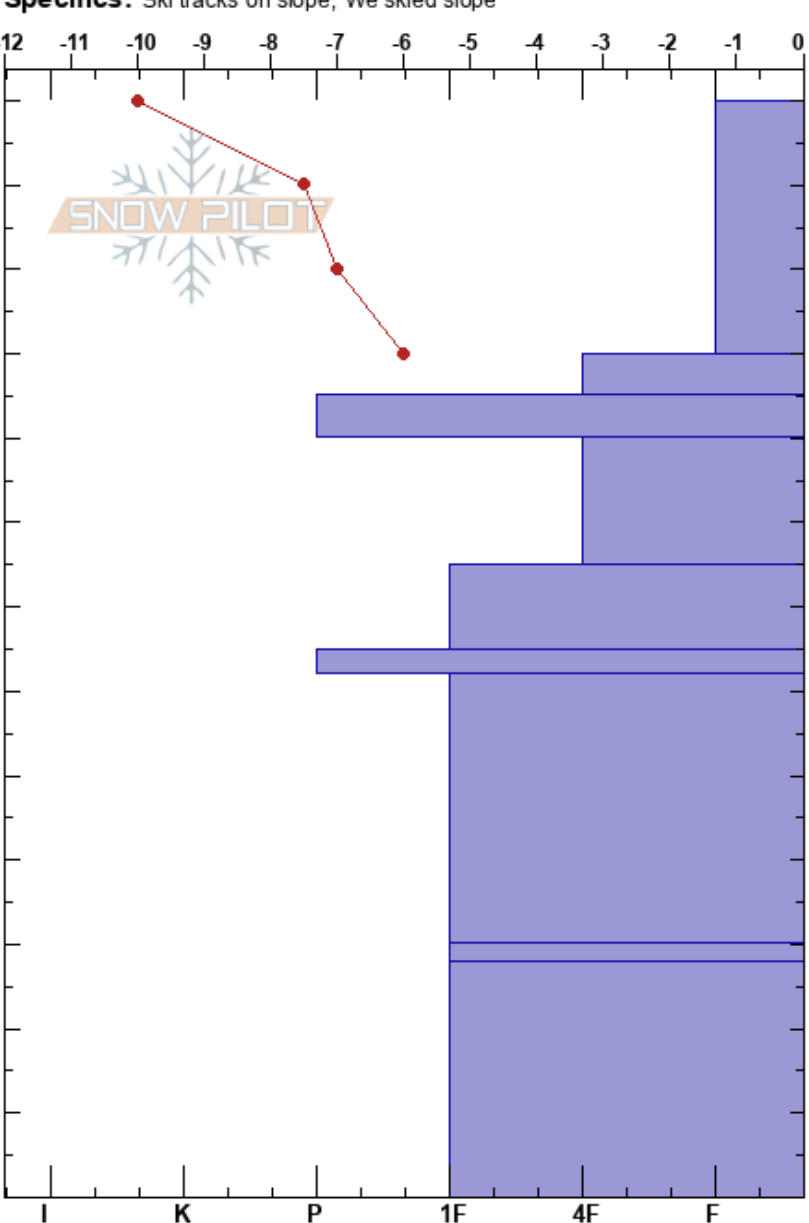

Teton Pass - South
 Teton Range
 WY
Elevation: 8830 ft
Aspect: E
Specifics: Ski tracks on slope; We skied slope

Thomas Woodson
 12/16/2017 - 3:50pm
Co-ord: 43.48410N, -110.95492W
Slope Angle: 25°
Wind Loading: no

Stability: Very Good **HS:** 130 **Layer Notes:**
Air Temperature: -10°C **PF:** 35 65-62cm: Problematic layer
Sky Cover: OVC
Precipitation: S-1
Wind: W Light Breeze

Depth (cm)	Crystal		ρ kg/m ³	Stability tests & Layer comments
	Form	Size		
130 - 115	.	1	D	
115 - 100	.	1.5	D	
100 - 90	=	1	D	
90 - 80	.	1	D	
80 - 70	.	1	D	
70 - 65	=	1	D	← STE @65cm Q1
65 - 60	.	1	D	
60 - 30	⊖	2	D	
30 - 0	.	1	D	