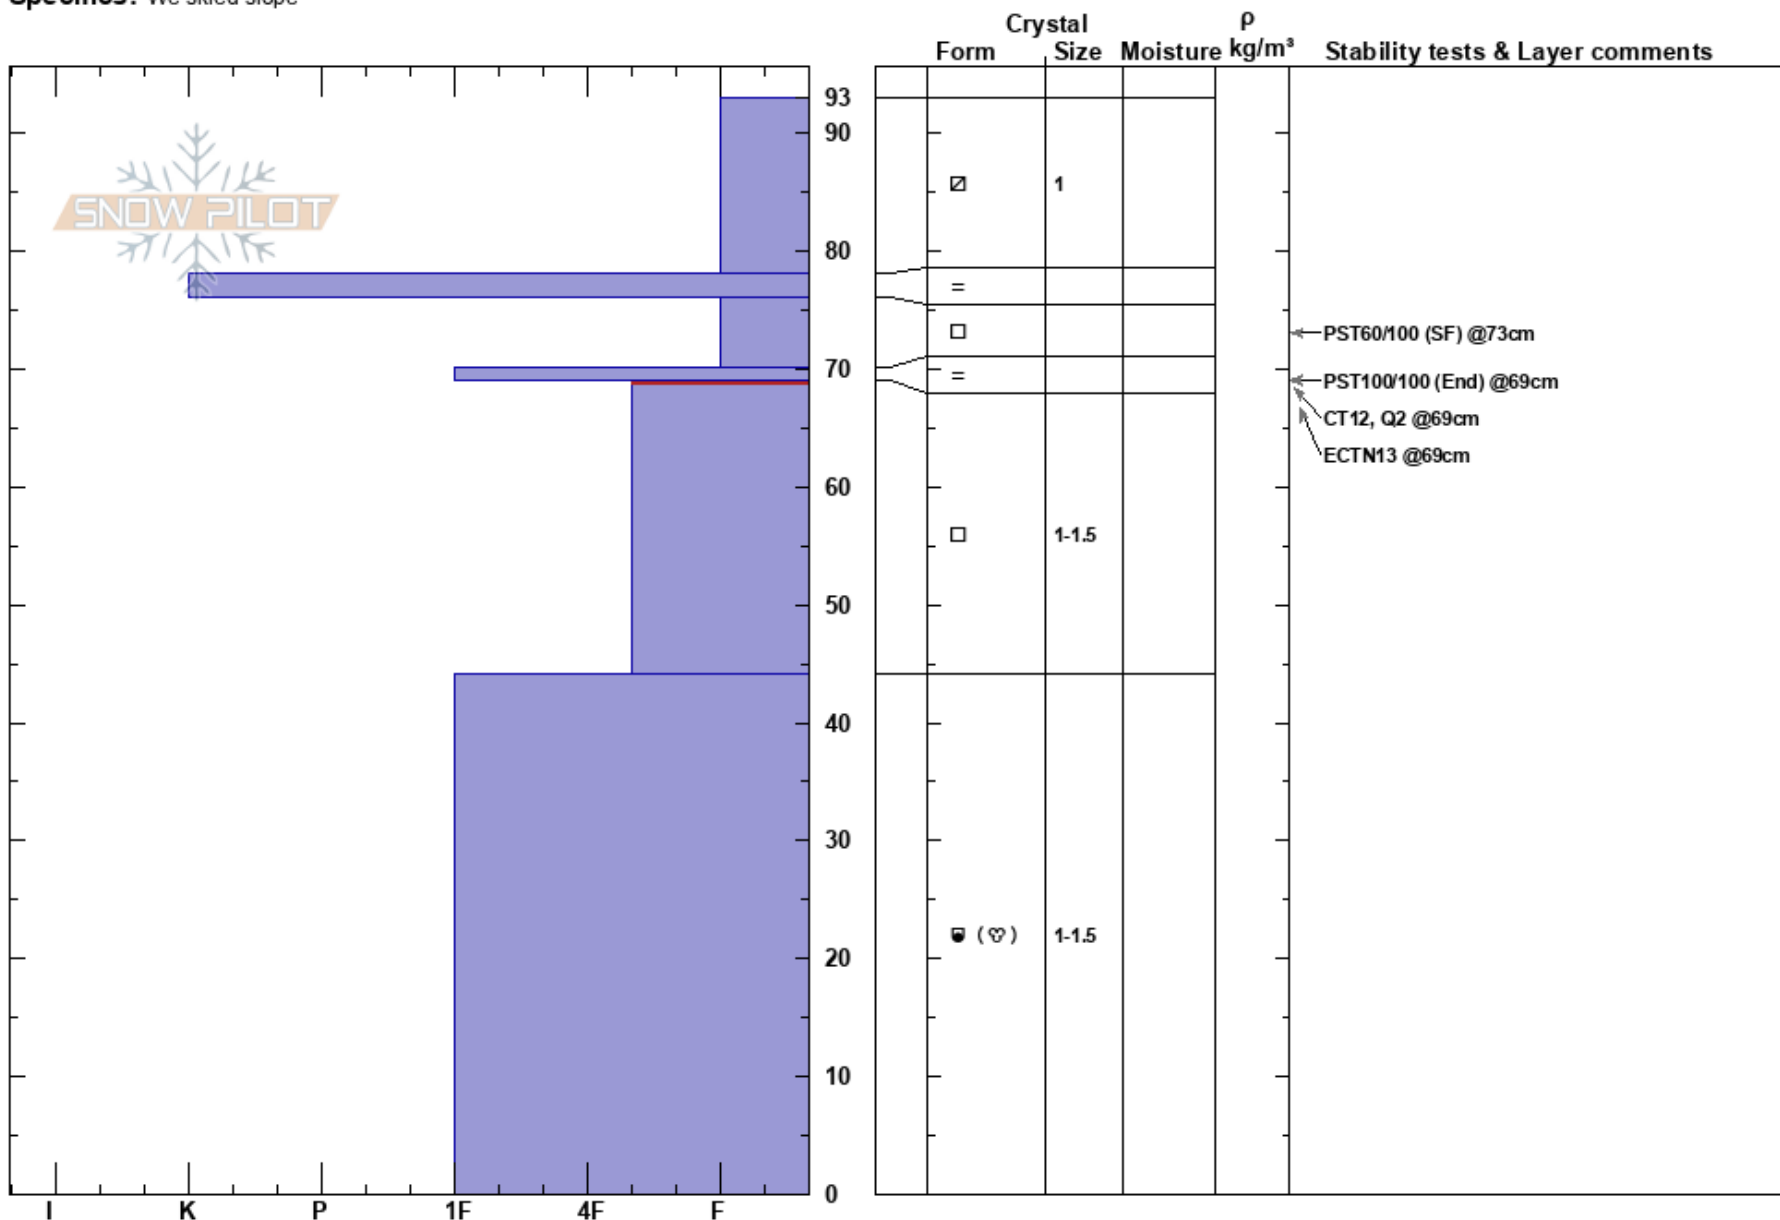

Slab Cliffs
 Carson Range
 NV
 Elevation: 9700 ft
 Aspect: 340°
 Specifics: We skied slope

Steve Reynaud
 12/16/2017 - 11:45am
 Co-ord: 39.30048N, -119.95256W
 Slope Angle: 31°
 Wind Loading: no

Stability: Good HS:93
 Air Temperature: 12°C PS: 10 69-44cm: Problematic layer
 Sky Cover: FEW
 Precipitation: NO
 Wind: NE Strong

Notes: Pit dug in below treeline terrain.