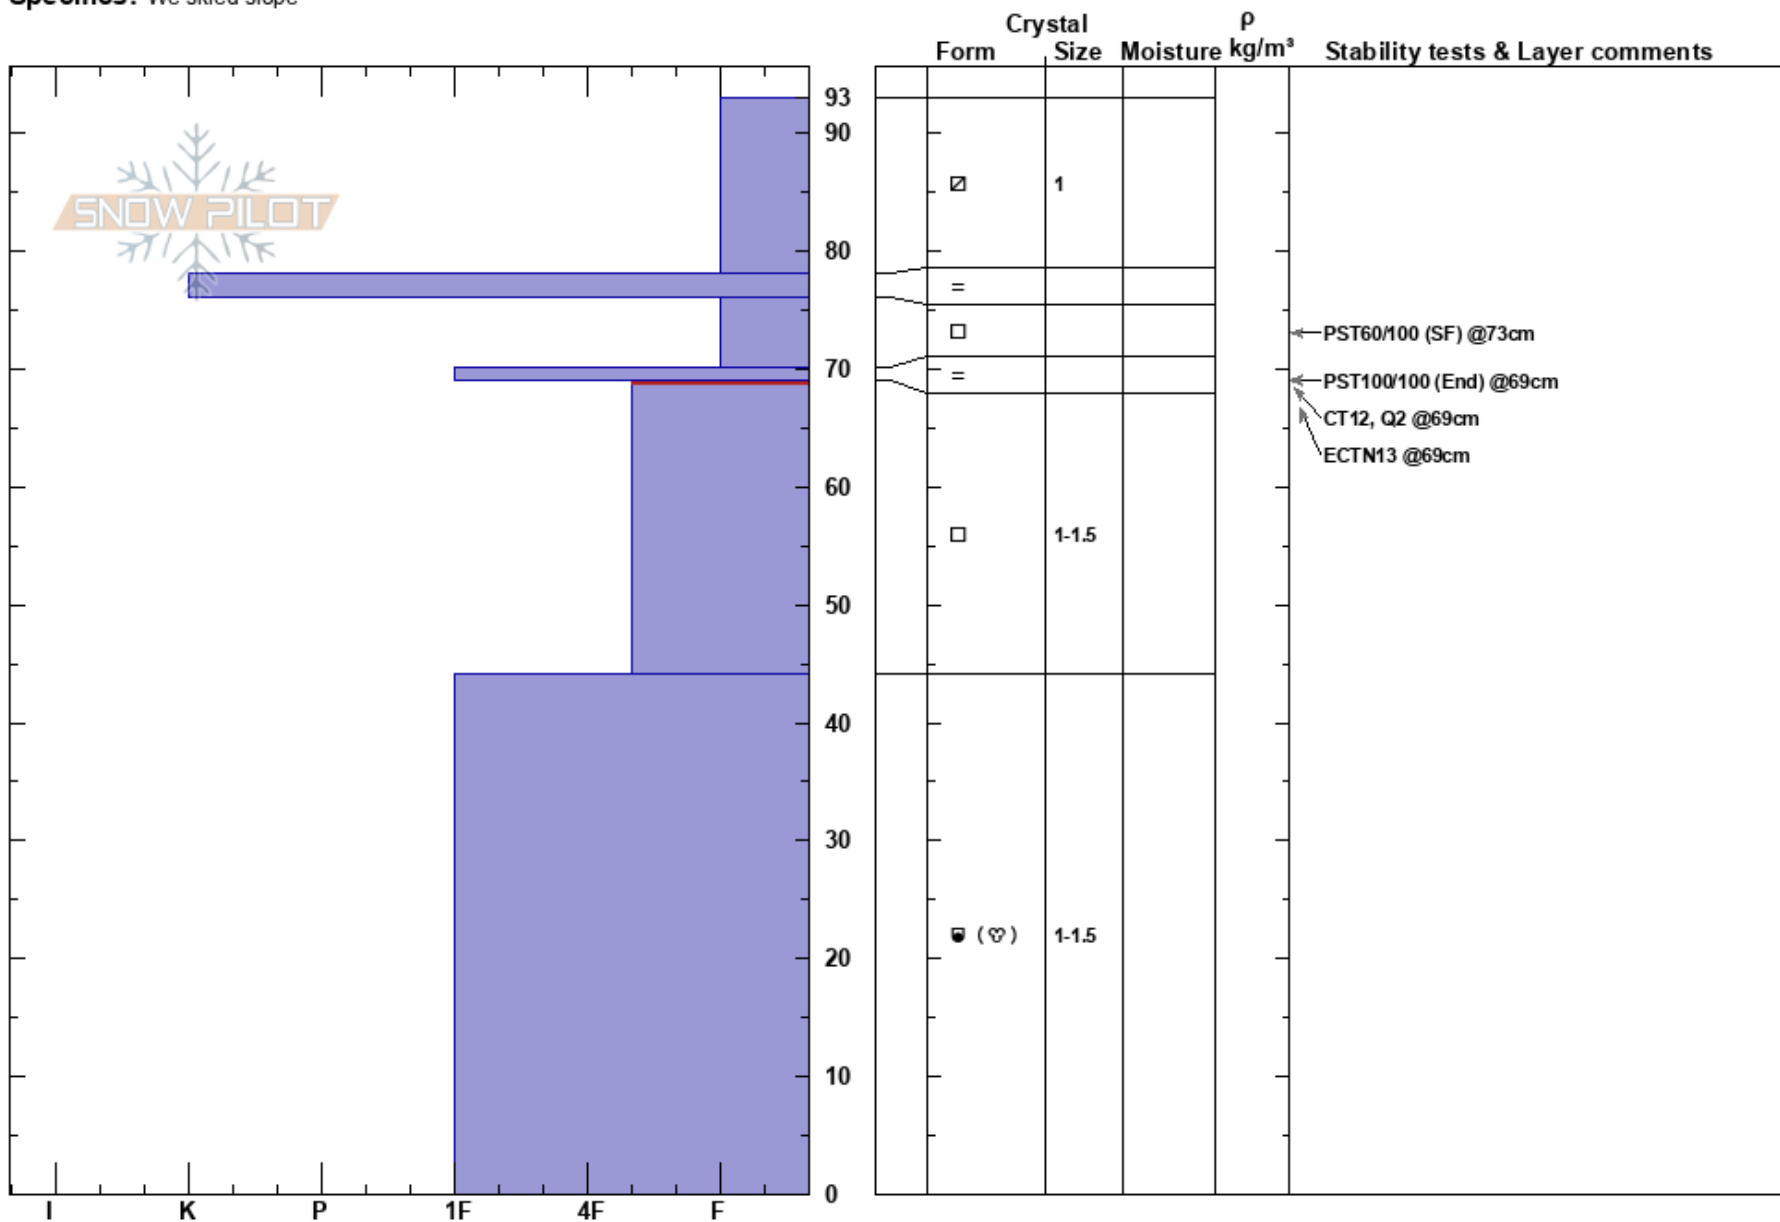

Slab Cliffs
 Carson Range
 NV
 Elevation: 9700 ft
 Aspect: 340°
 Specifics: We skied slope

Steve Reynaud
 12/16/2017 - 11:45am
 Co-ord: 39.30048N, -119.95256W
 Slope Angle: 31°
 Wind Loading: no

Stability: Good HS:93
 Air Temperature: 12°C PS: 10 69-44cm: Problematic layer
 Sky Cover: FEW
 Precipitation: NO
 Wind: NE Strong

Notes: Pit dug in below treeline terrain.