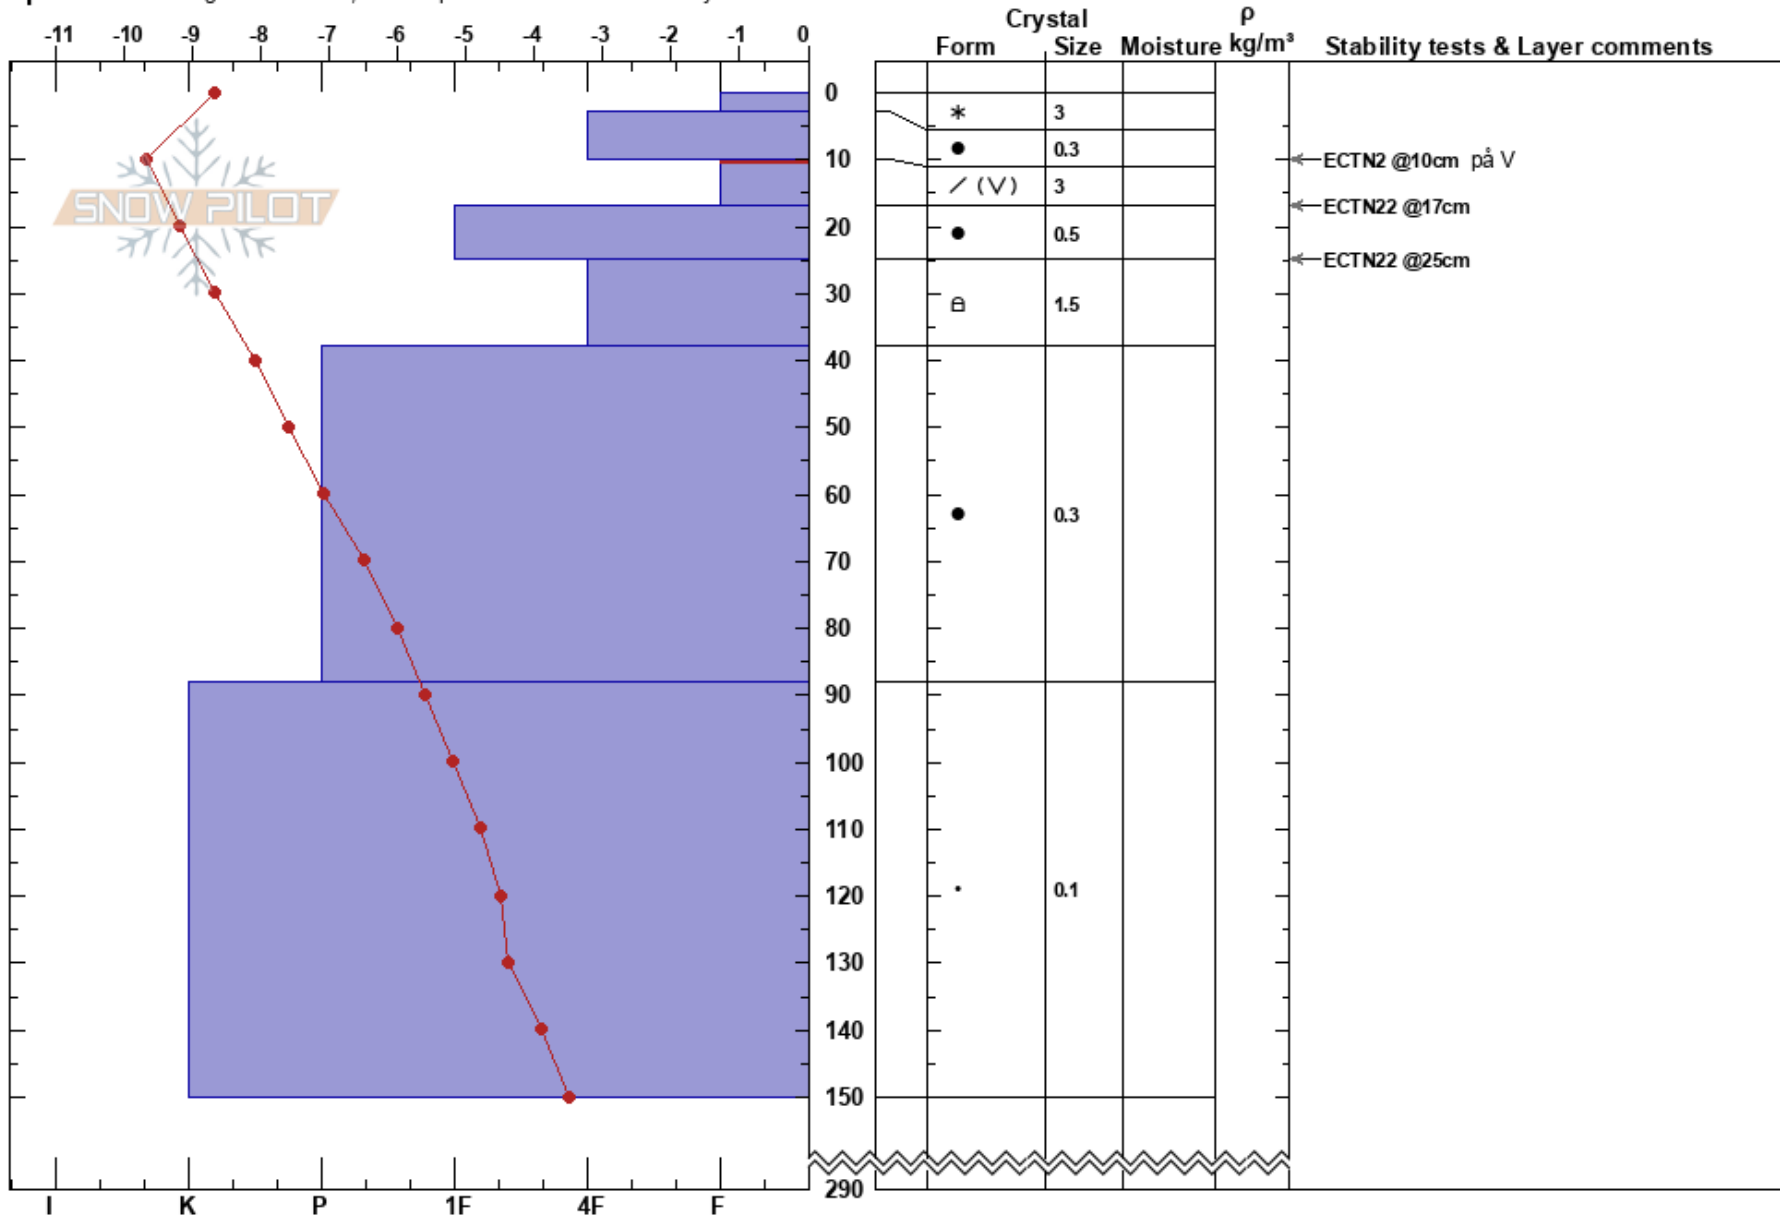

V ovan 1000-liften dal
 Åreskutan
 Sweden
Elevation: 1070 m
Aspect: E

Evelina Hedman
 15/12/2017 - 14:00
Co-ord: 63.42033N, 13.07498E
Slope Angle: 30°
Wind Loading:

Stability: HS:290
Air Temperature: -8.2°C **PF:** 40 **10-17cm:** Problematic layer
Sky Cover: OVC
Precipitation: S1
Wind: W Calm

Specifics: Pit dug in a Ski Area; Pit is representative of backcountry

Notes: Lätt fluffig snö i pågående snöfallet