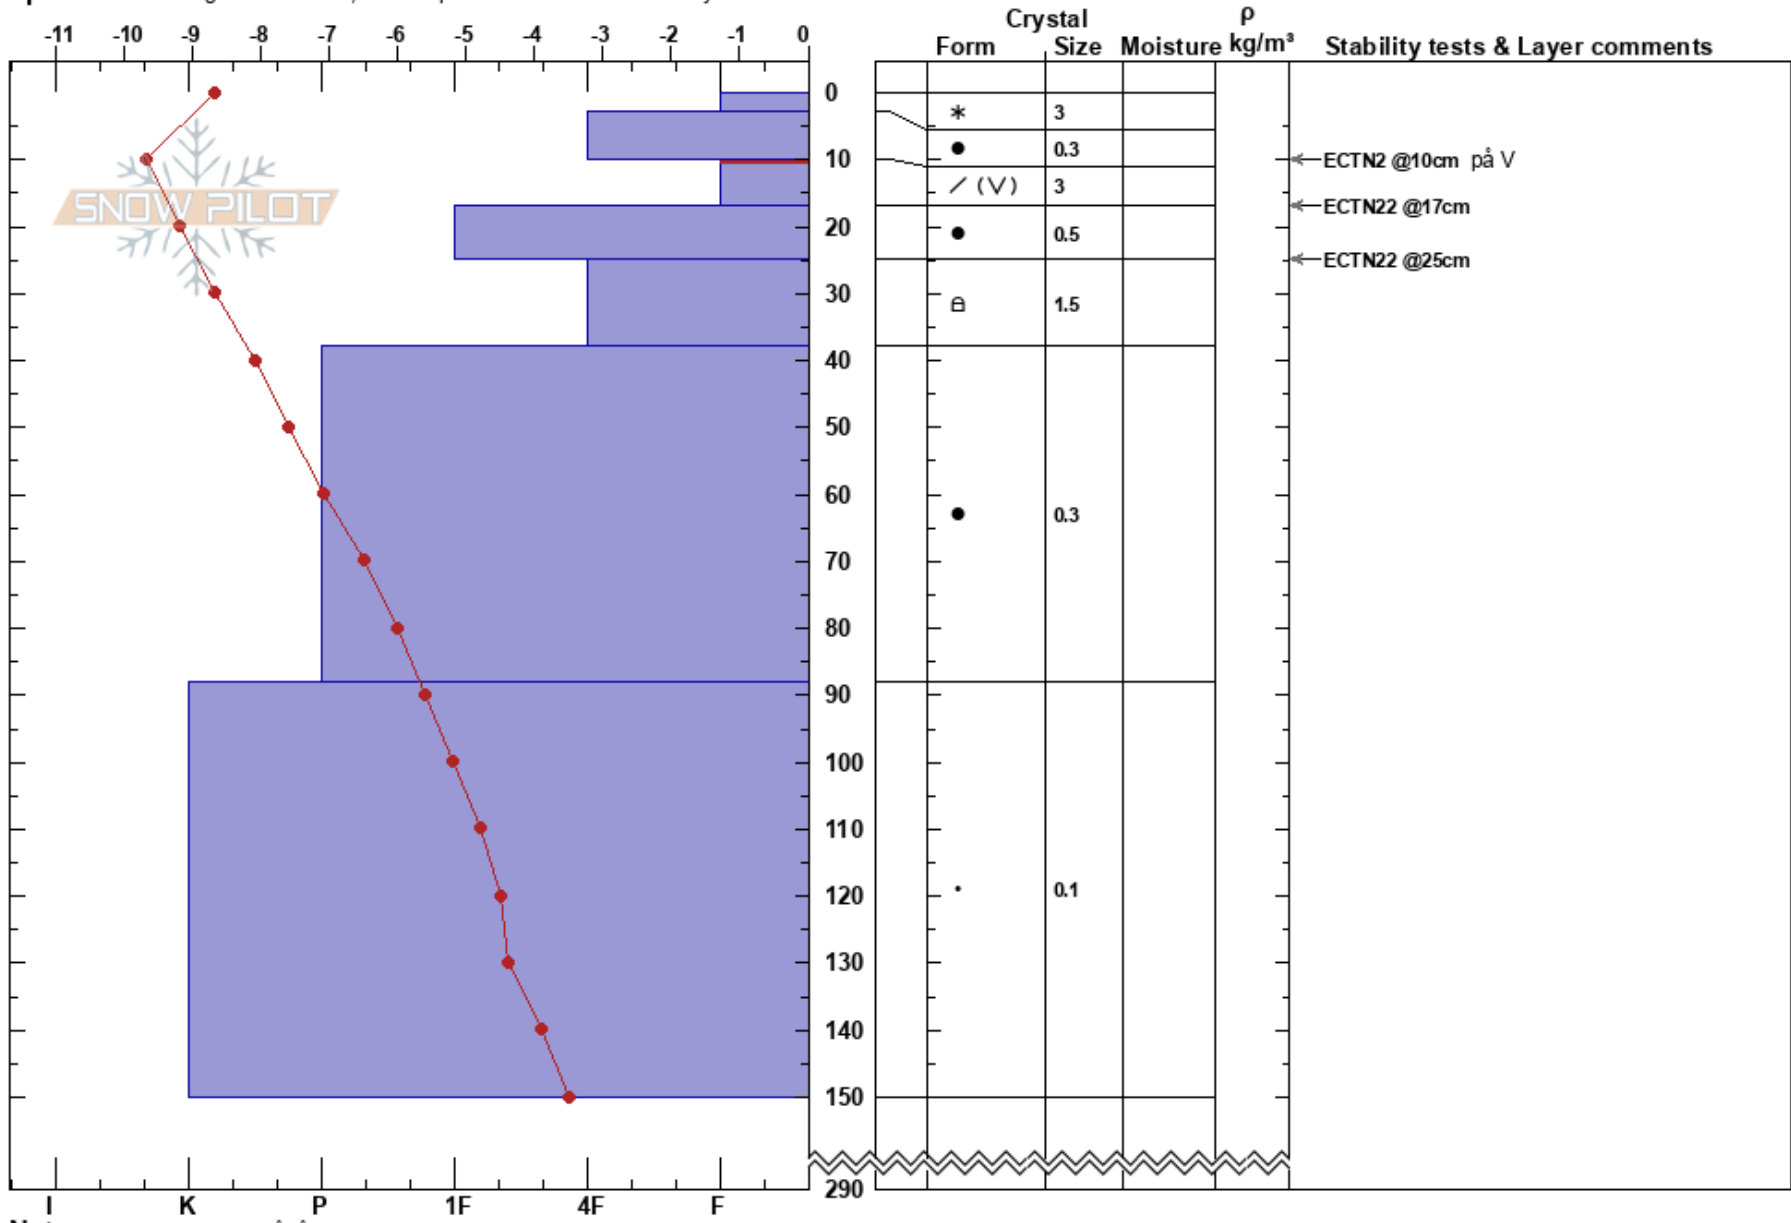

V ovan 1000-liften dal
 Åreskutan
 Sweden
Elevation: 1070 m
Aspect: E
Specifics: Pit dug in a Ski Area; Pit is representative of backcountry

Evelina Hedman
 15/12/2017 - 14:00
Co-ord: 63.42033N, 13.07498E
Slope Angle: 30°
Wind Loading:

Stability: **HS:**290 **Layer Notes:**
Air Temperature: -8.2°C **PF:** 40 10-17cm: Problematic layer
Sky Cover: OVC
Precipitation: S1
Wind: W Calm

Notes: Lätt fluffig snö i pågående snöfallet