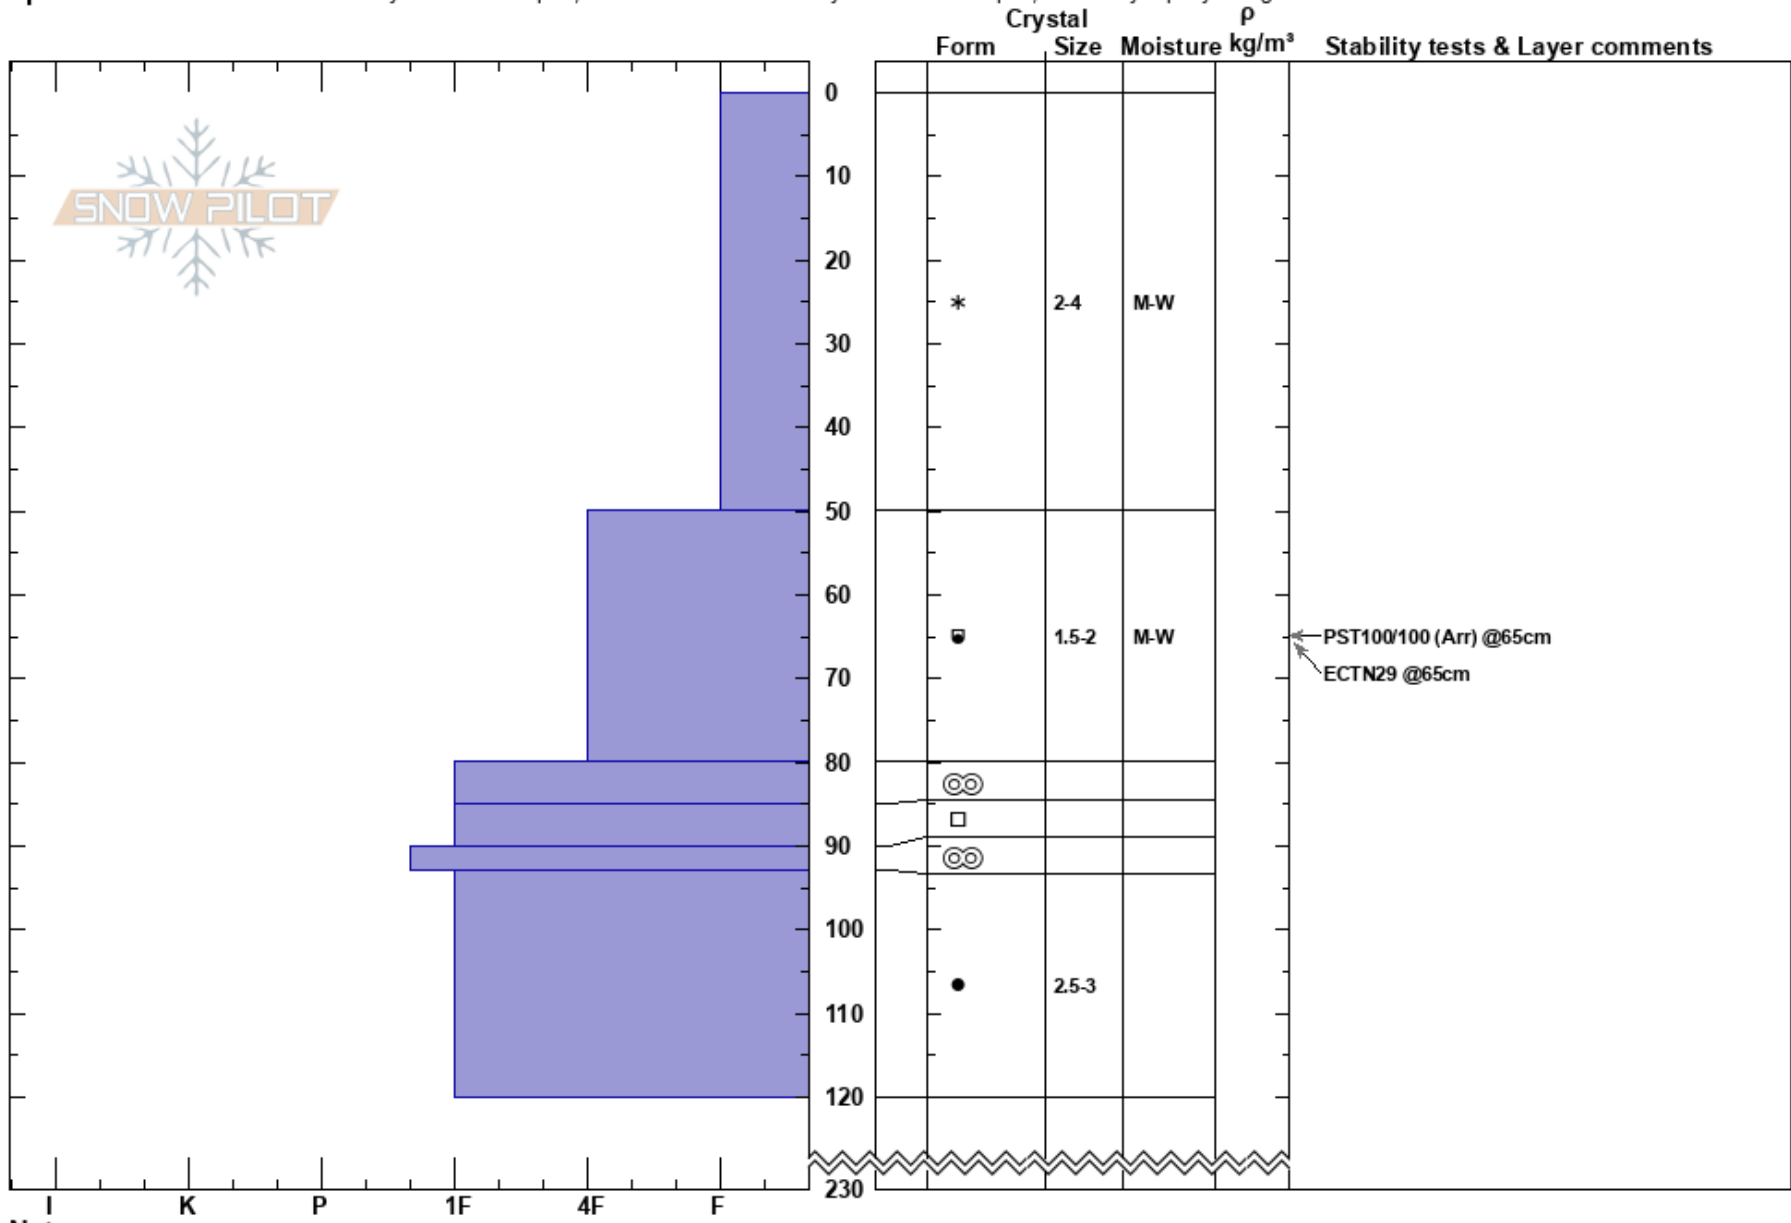

Guardrail/Magnum
 Chugach Range
 AK
 Elevation: 1182 ft
 Aspect: W

Samuel Henderson
 03/04/2022 - 10:48am
 Co-ord: 60.75522N, -149.23255W
 Slope Angle: 20°
 Wind Loading: no

Stability: Poor
 Air Temperature: 2°C
 Sky Cover: OVC
 Precipitation: NO
 Wind: SE Calm

HS:230
 PS: 43
 Layer Notes:

Specifics: Recent avalanche activity on similar slopes; Recent avalanche activity on different slopes; Instability rapidly rising

Notes: