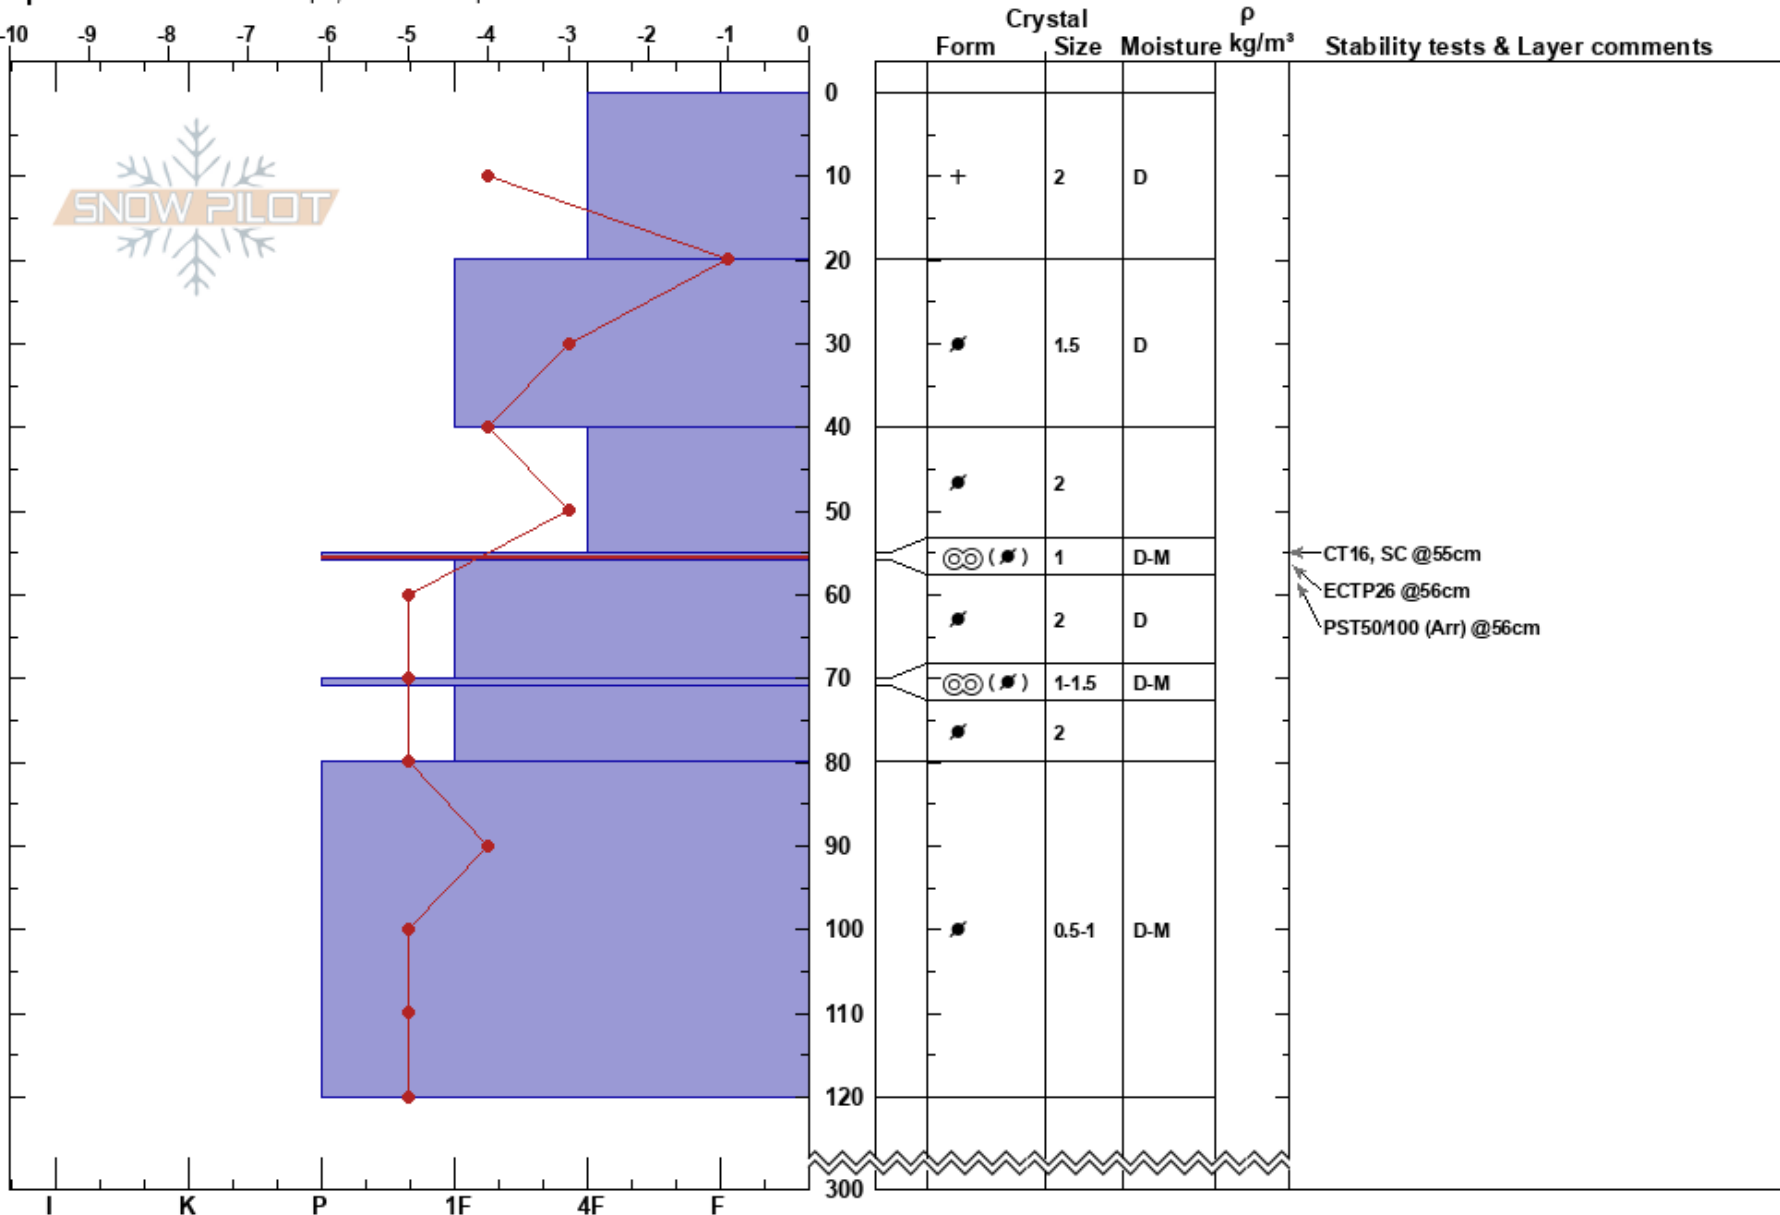

Tincan  
 Chugach Range  
 AK  
 Elevation: 2919 ft  
 Aspect: W

Samuel Henderson  
 02/25/2022 - 12:15pm  
 Co-ord: 60.78697N, -149.14480W  
 Slope Angle: 31°  
 Wind Loading: previous

Stability: Good  
 Air Temperature: 0°C  
 Sky Cover: OVC  
 Precipitation: S1  
 Wind: NE Moderate

HS:300  
 PF: 52 55-56cm: Problematic layer  
 PS: 18

Specifics: Ski tracks on slope; We skied slope

Notes: