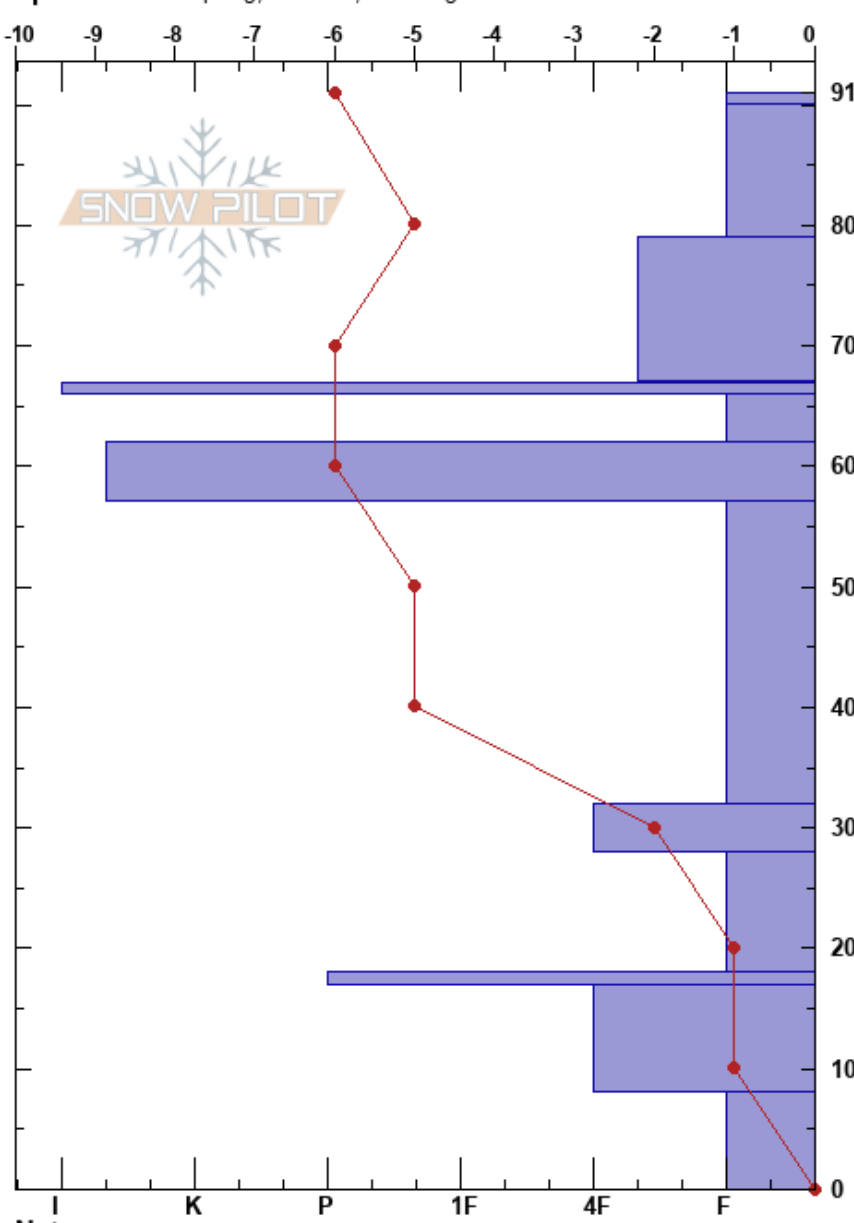

Lost Trail Pass
 Bitterroot
 MT
 Elevation: 7600 ft
 Aspect: 322°
 Specifics: Collapsing, localized; Cracking

Logan King
 12/14/2017 - 11:15am
 Co-ord: 45.68284N, -113.97517W
 Slope Angle: 18°
 Wind Loading:

Stability:
 Air Temperature: -5°C
 Sky Cover: X
 Precipitation: NO
 Wind: S Calm

HS:91
 PF: 25
 67-66.9cm: Problematic layer

Elevation (cm)	Crystal		Moisture	ρ kg/m³	Stability tests & Layer comments
	Form	Size			
91	∨				
80	/				
70	⊖				
67	⊠	0.5			← ECTP21 @67cm ← CT20, Q2 @67cm
60	⊠	1.5-2			
57	■				← ECTN23 @57cm ← CT21, Q2 @57cm
50					
40	□	2			
30	□				
20	□				
15	⊙				
10	□				
0	^				