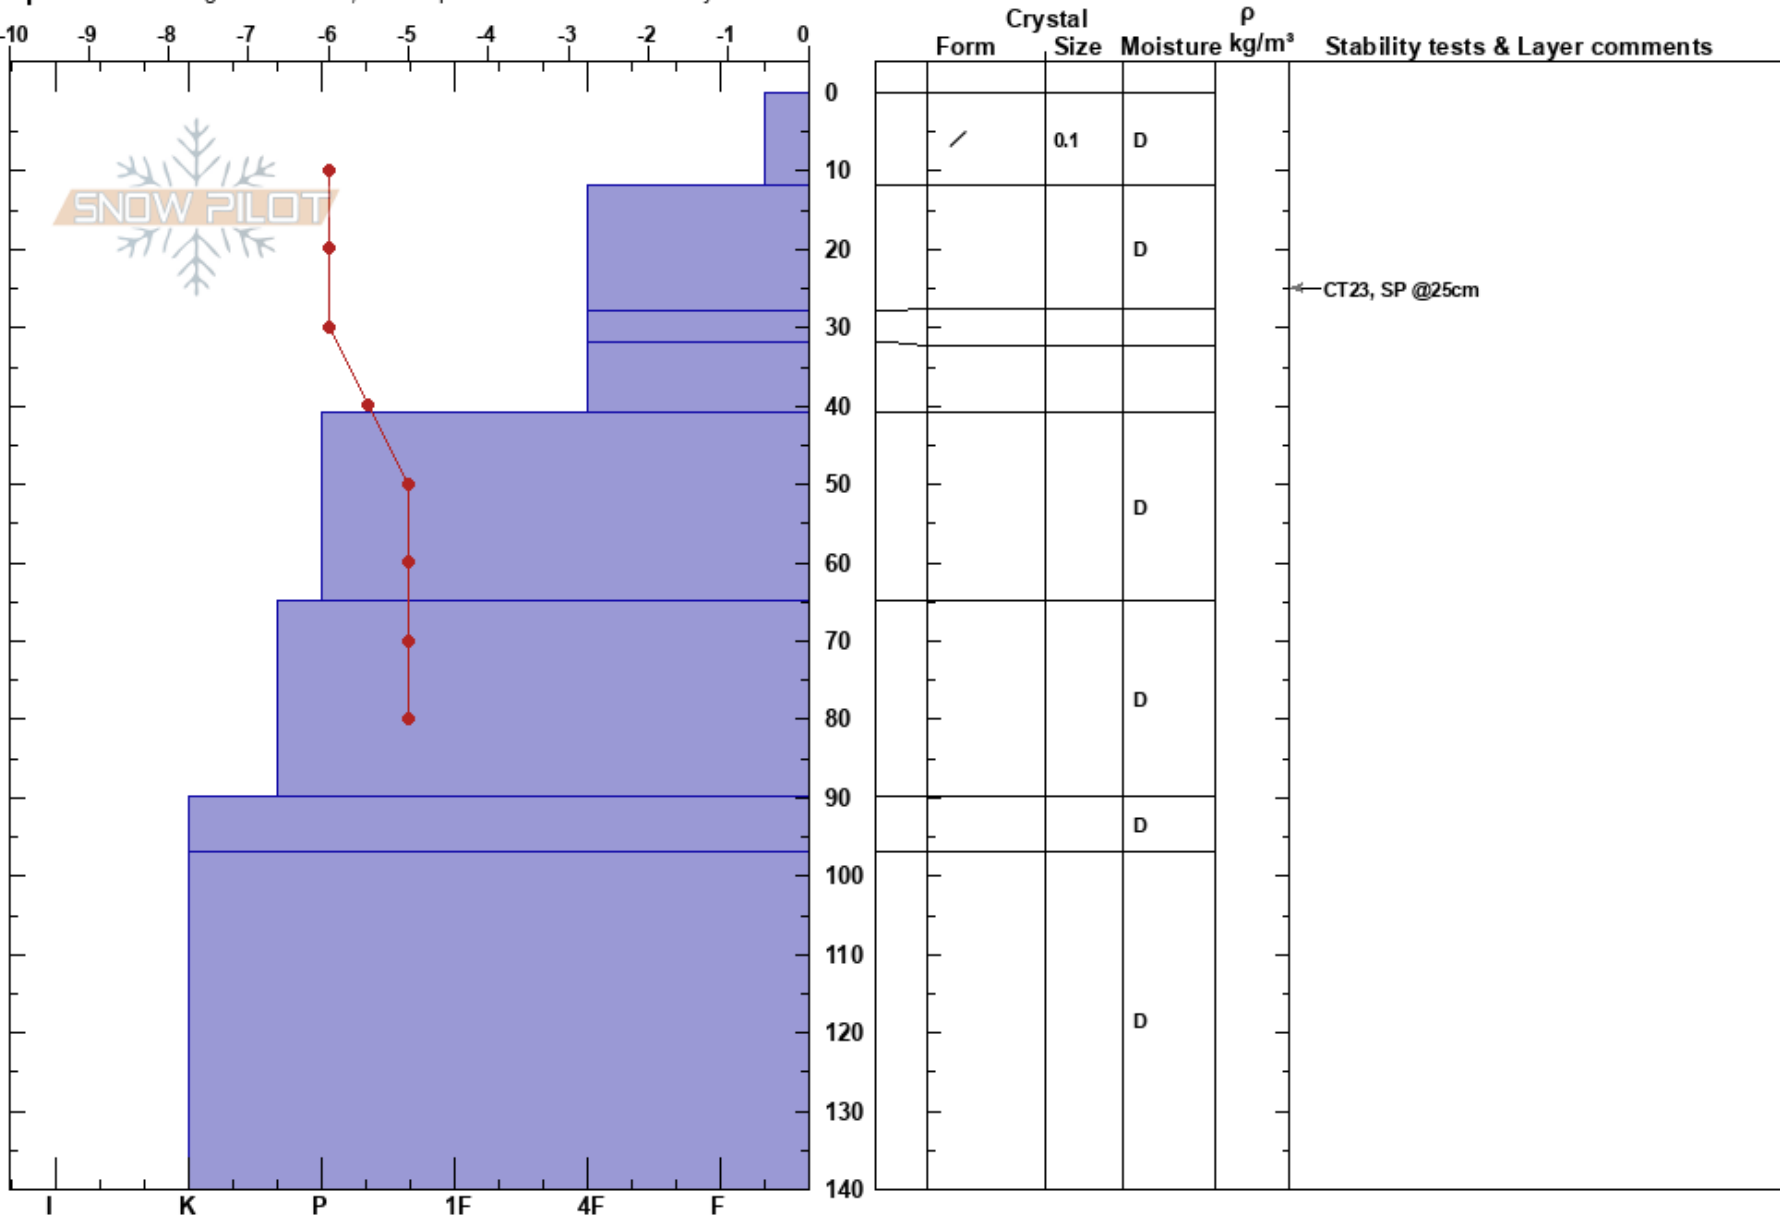

Montana Bowl
 Selkirks
 BC
 Elevation: 2200 m
 Aspect: SW
 Specifics: Pit dug in a Ski Area; Pit is representative of backcountry

Jeffery McKeough
 03/03/2020 - 12:53
 Co-ord: 11U 422634E 5646070N
 Slope Angle: 20°
 Wind Loading: no

Stability: Good
 Air Temperature:
 Sky Cover: OVC
 Precipitation: NO
 Wind: SE Light Breeze
 PF: 40
 Layer Notes:

Notes: Small roll, below crop of trees, southerly exposure.