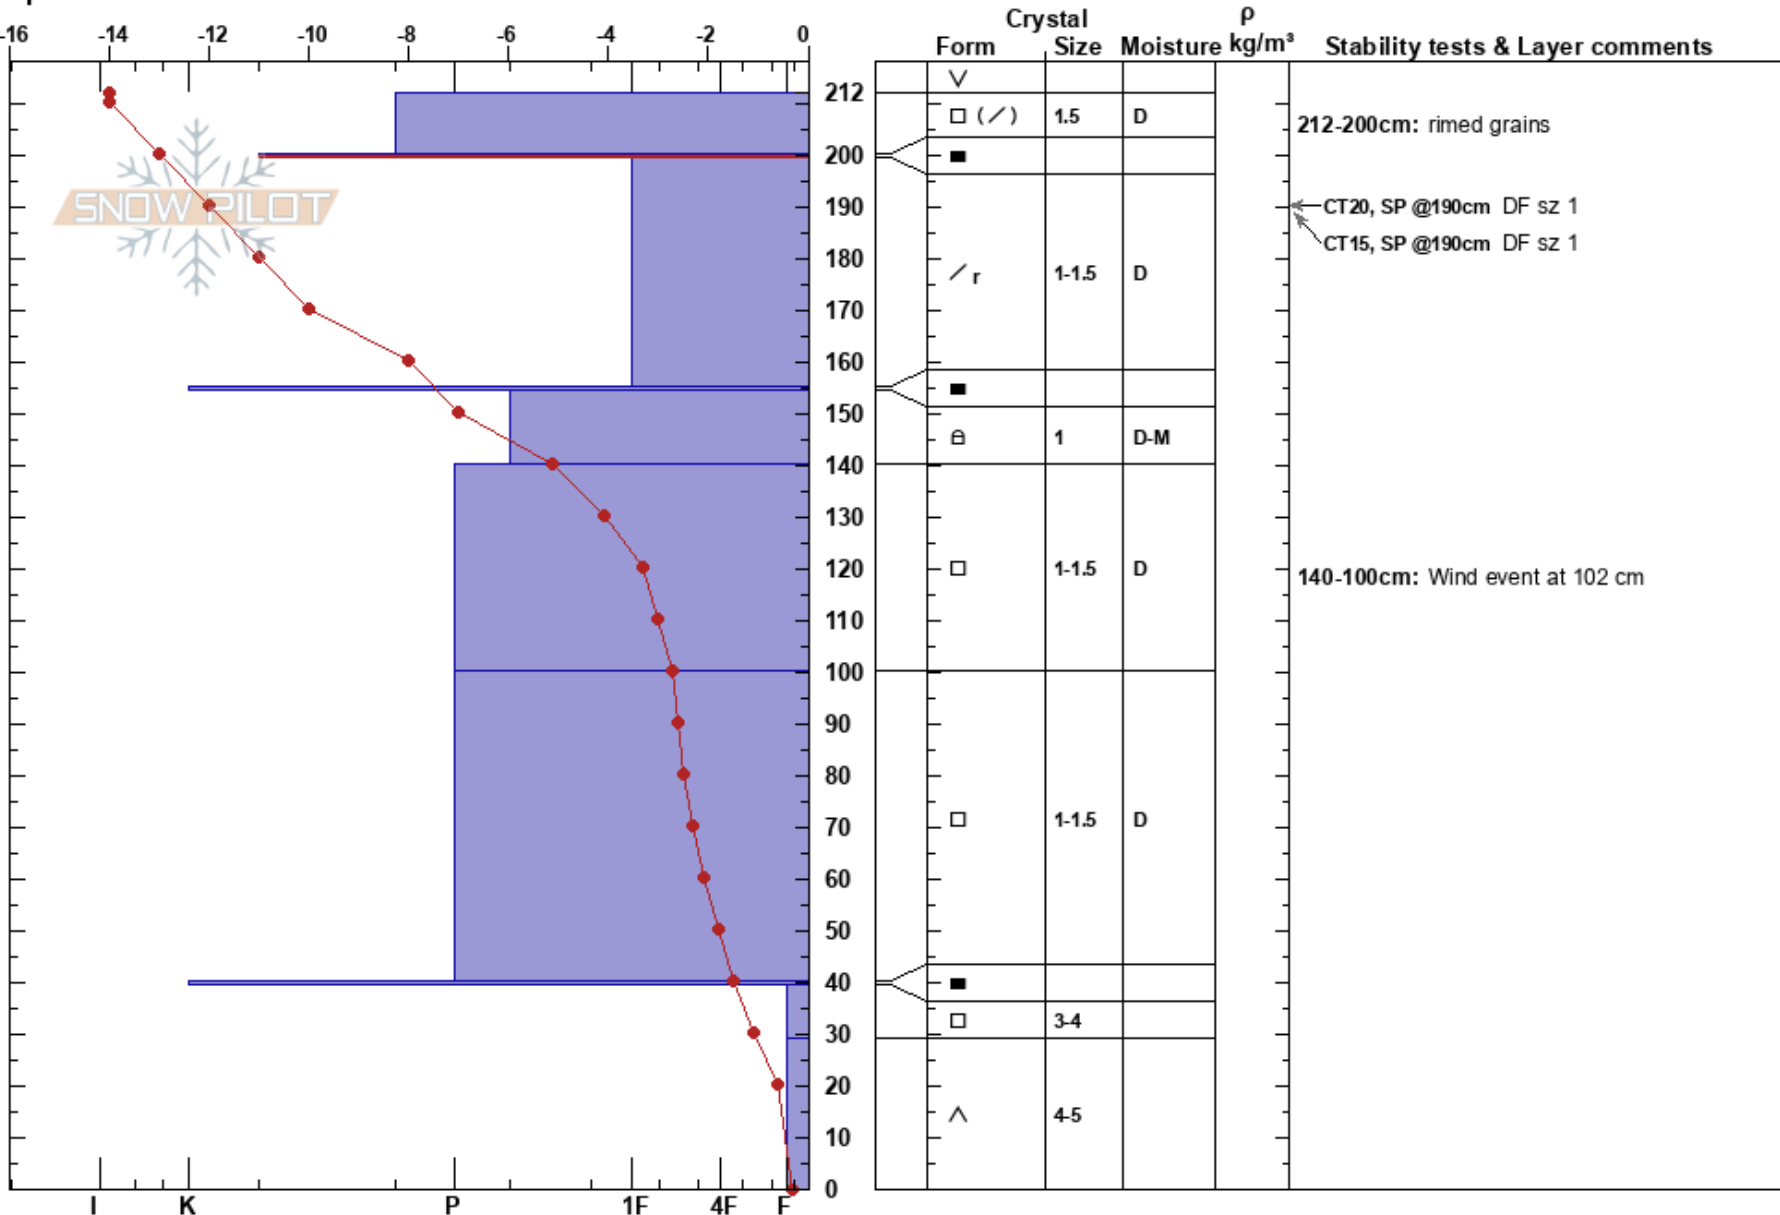

Grey Below Cat  
 Rossland  
 BC  
**Elevation:** 1940 m  
**Aspect:** NW  
**Specifics:**

Taylor Clark  
 03/02/2020 - 10:25  
**Co-ord:**  
**Slope Angle:** 18°  
**Wind Loading:**

**Stability:**  
**Air Temperature:** -11°C  
**Sky Cover:** CLR  
**Precipitation:** NO  
**Wind:** SW Light Breeze

**HS:**212  
**Layer Notes:**  
 212-200cm: rimed grains  
 200-199.5cm: Problematic layer  
 140-100cm: Wind event at 102 cm

**Notes:** With Jim + Richard  
 Open glades below Kirkup cat track