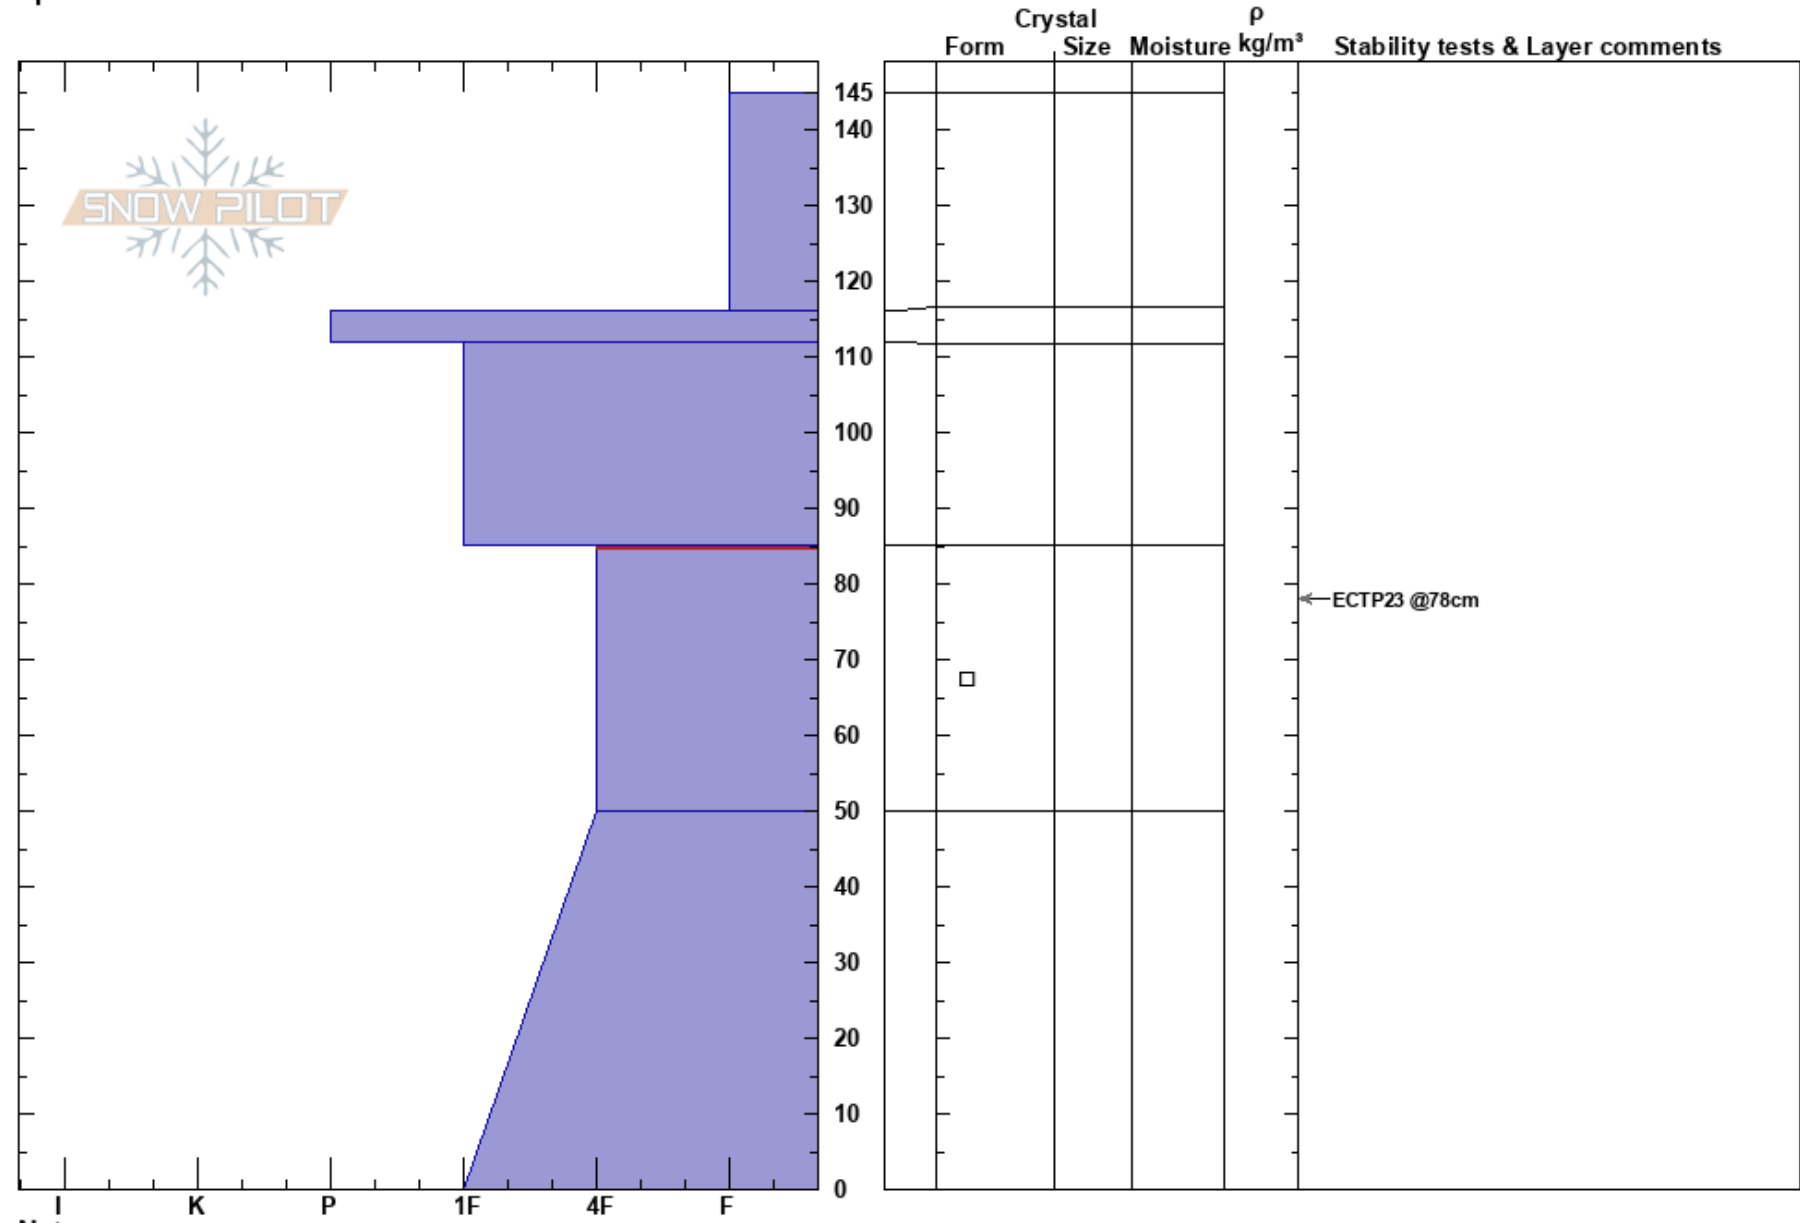

Beaver Backcountry
Bear River Range
UT
Elevation: 8797 ft
Aspect: E
Specifics:

paige pagnucco
04/12/2022 - 1:00pm
Co-ord: 41.96412N, -111.55703W
Slope Angle: 25°
Wind Loading: yes

Stability: **HS: 145**
Air Temperature: -11°C
Sky Cover: OVC
Precipitation: S2
Wind: W Moderate
Layer Notes: 85-50cm: Problematic layer